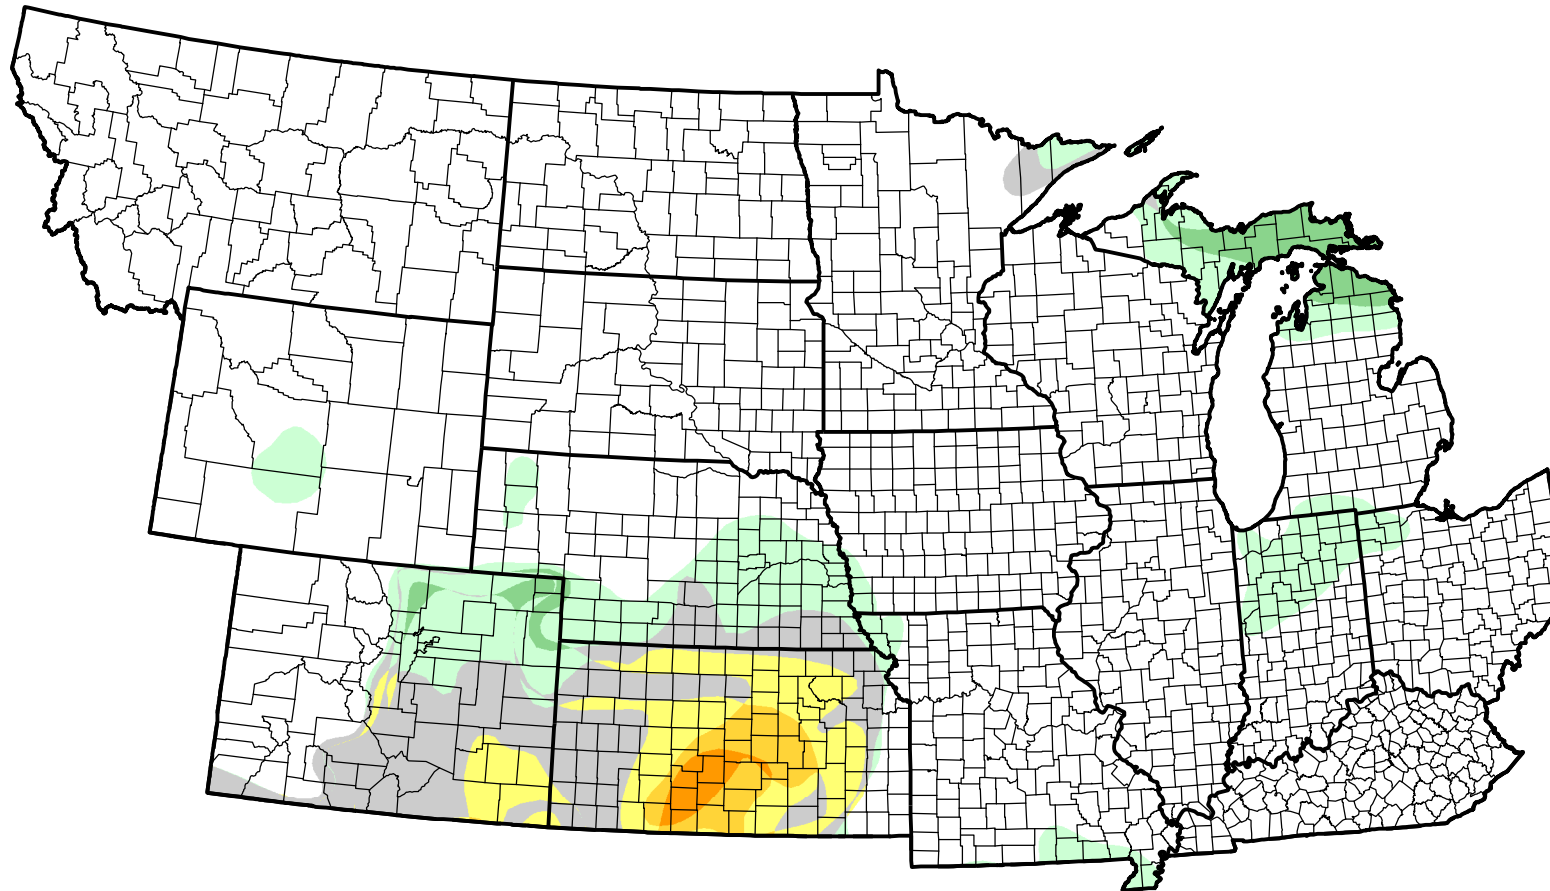

# U.S. Drought Monitor Class Change - NWS Central 4 Week

May 17, 2011  
compared to  
April 21, 2011

[droughtmonitor.unl.edu](http://droughtmonitor.unl.edu)

- |   |                     |
|---|---------------------|
|  | 5 Class Degradation |
|  | 4 Class Degradation |
|  | 3 Class Degradation |
|  | 2 Class Degradation |
|  | 1 Class Degradation |
|  | No Change           |
|  | 1 Class Improvement |
|  | 2 Class Improvement |
|  | 3 Class Improvement |
|  | 4 Class Improvement |
|  | 5 Class Improvement |