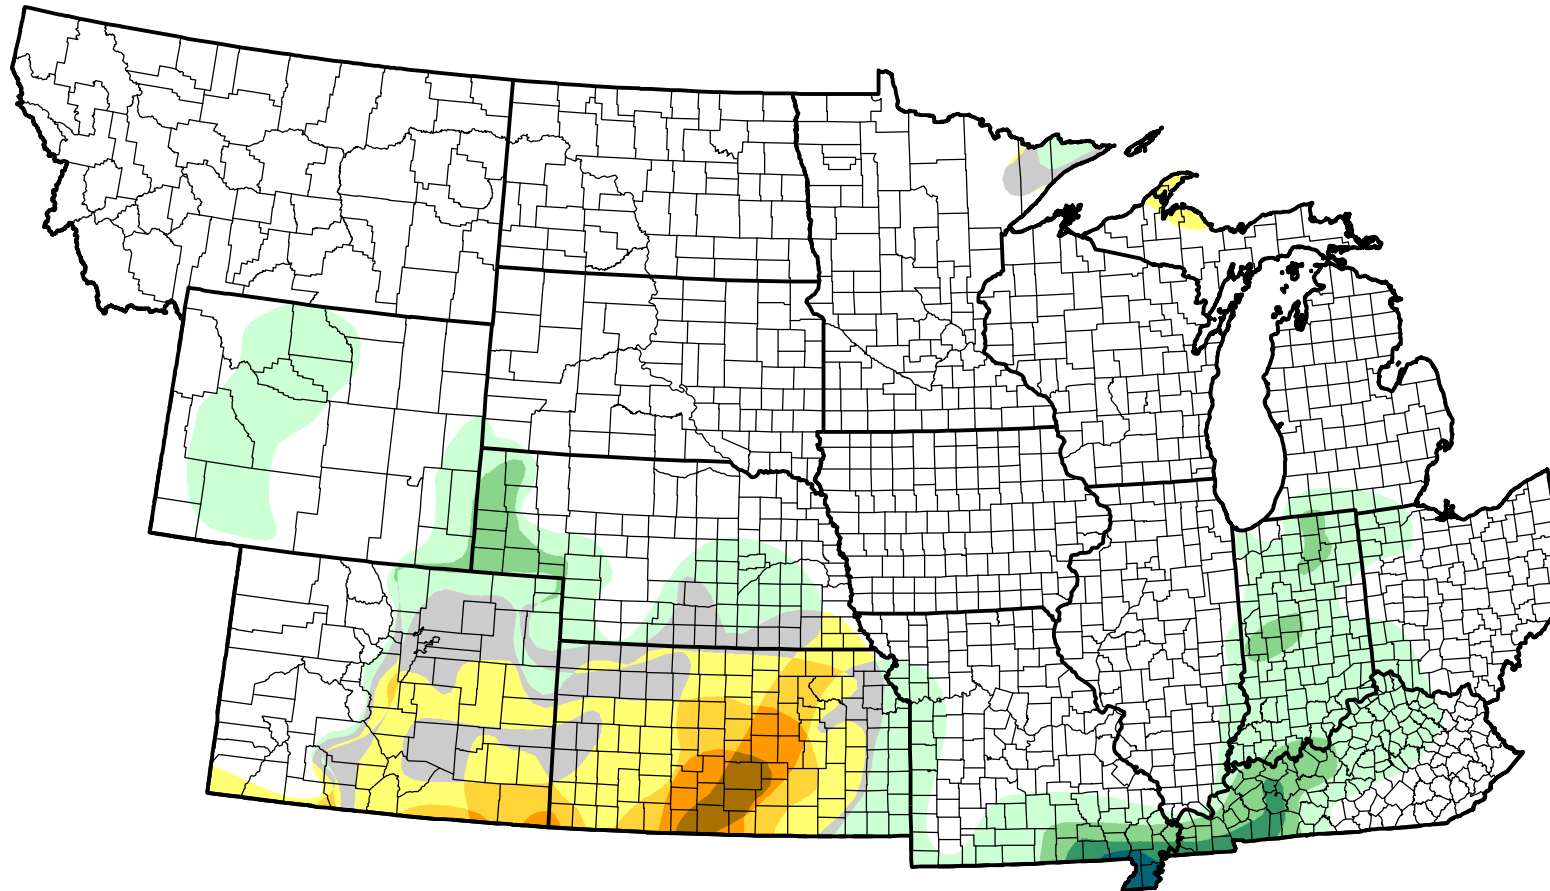

U.S. Drought Monitor Class Change - NWS Central Start of Calendar Year

May 17, 2011
compared to
January 6, 2011

droughtmonitor.unl.edu

-  5 Class Degradation
-  4 Class Degradation
-  3 Class Degradation
-  2 Class Degradation
-  1 Class Degradation
-  No Change
-  1 Class Improvement
-  2 Class Improvement
-  3 Class Improvement
-  4 Class Improvement
-  5 Class Improvement