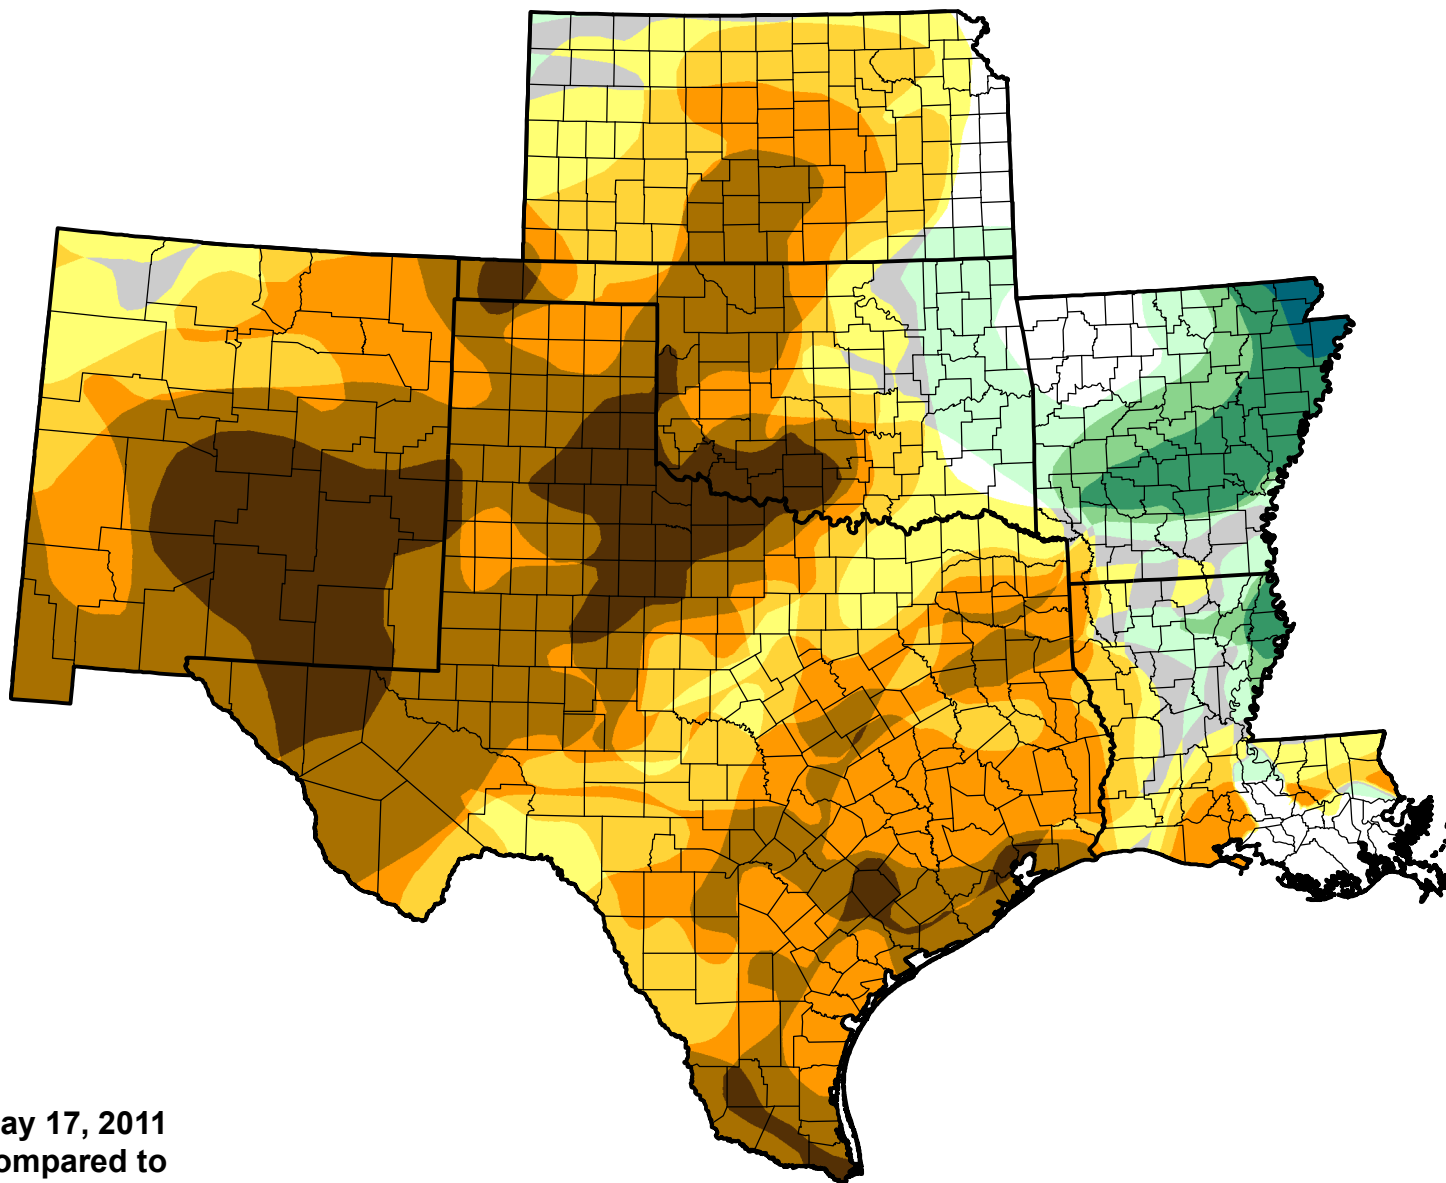

U.S. Drought Monitor Class Change - SCIPP

26 Week

May 17, 2011
compared to
November 18, 2010

droughtmonitor.unl.edu

- 5 Class Degradation
- 4 Class Degradation
- 3 Class Degradation
- 2 Class Degradation
- 1 Class Degradation
- No Change
- 1 Class Improvement
- 2 Class Improvement
- 3 Class Improvement
- 4 Class Improvement
- 5 Class Improvement