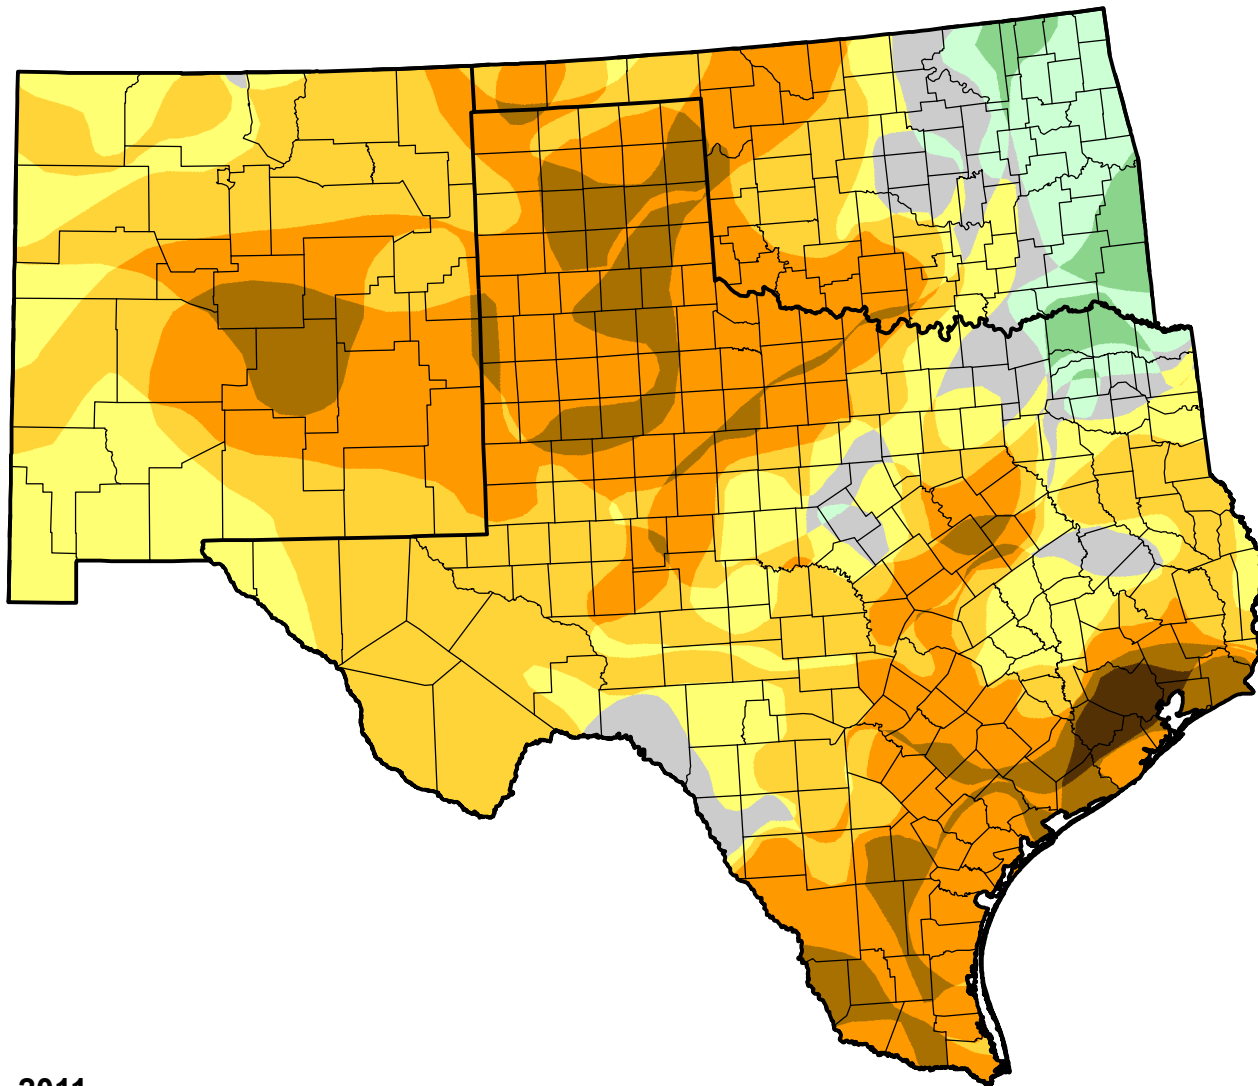

# U.S. Drought Monitor Class Change - Southern Plains RDEWS

13 Week

May 17, 2011  
compared to  
February 17, 2011

[droughtmonitor.unl.edu](http://droughtmonitor.unl.edu)

-  5 Class Degradation
-  4 Class Degradation
-  3 Class Degradation
-  2 Class Degradation
-  1 Class Degradation
-  No Change
-  1 Class Improvement
-  2 Class Improvement
-  3 Class Improvement
-  4 Class Improvement
-  5 Class Improvement