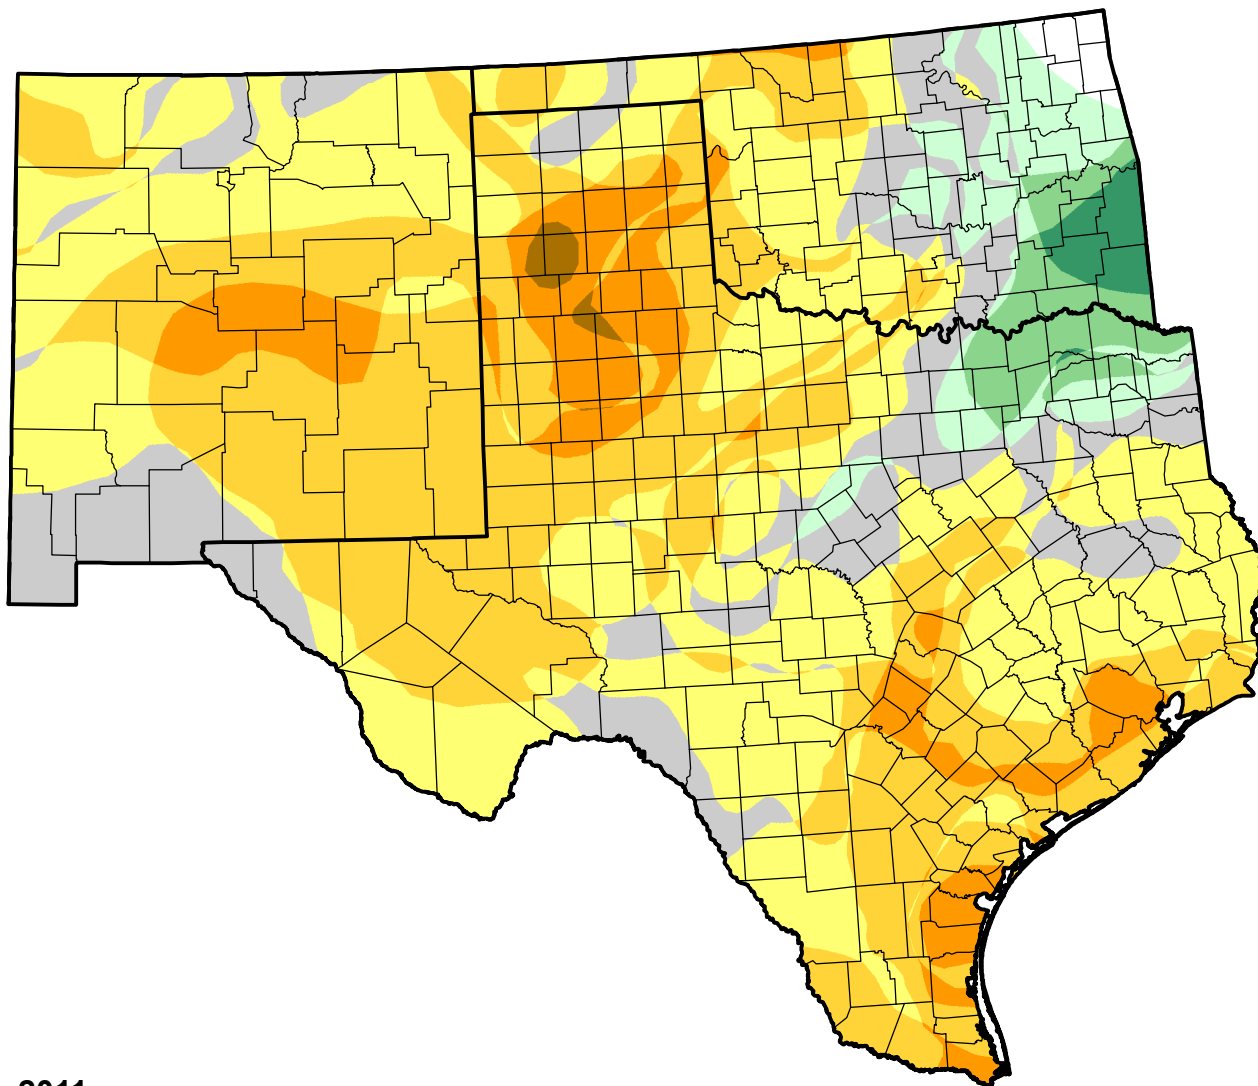

U.S. Drought Monitor Class Change - Southern Plains RDEWS

8 Week

May 17, 2011
compared to
March 24, 2011

droughtmonitor.unl.edu

-  5 Class Degradation
-  4 Class Degradation
-  3 Class Degradation
-  2 Class Degradation
-  1 Class Degradation
-  No Change
-  1 Class Improvement
-  2 Class Improvement
-  3 Class Improvement
-  4 Class Improvement
-  5 Class Improvement