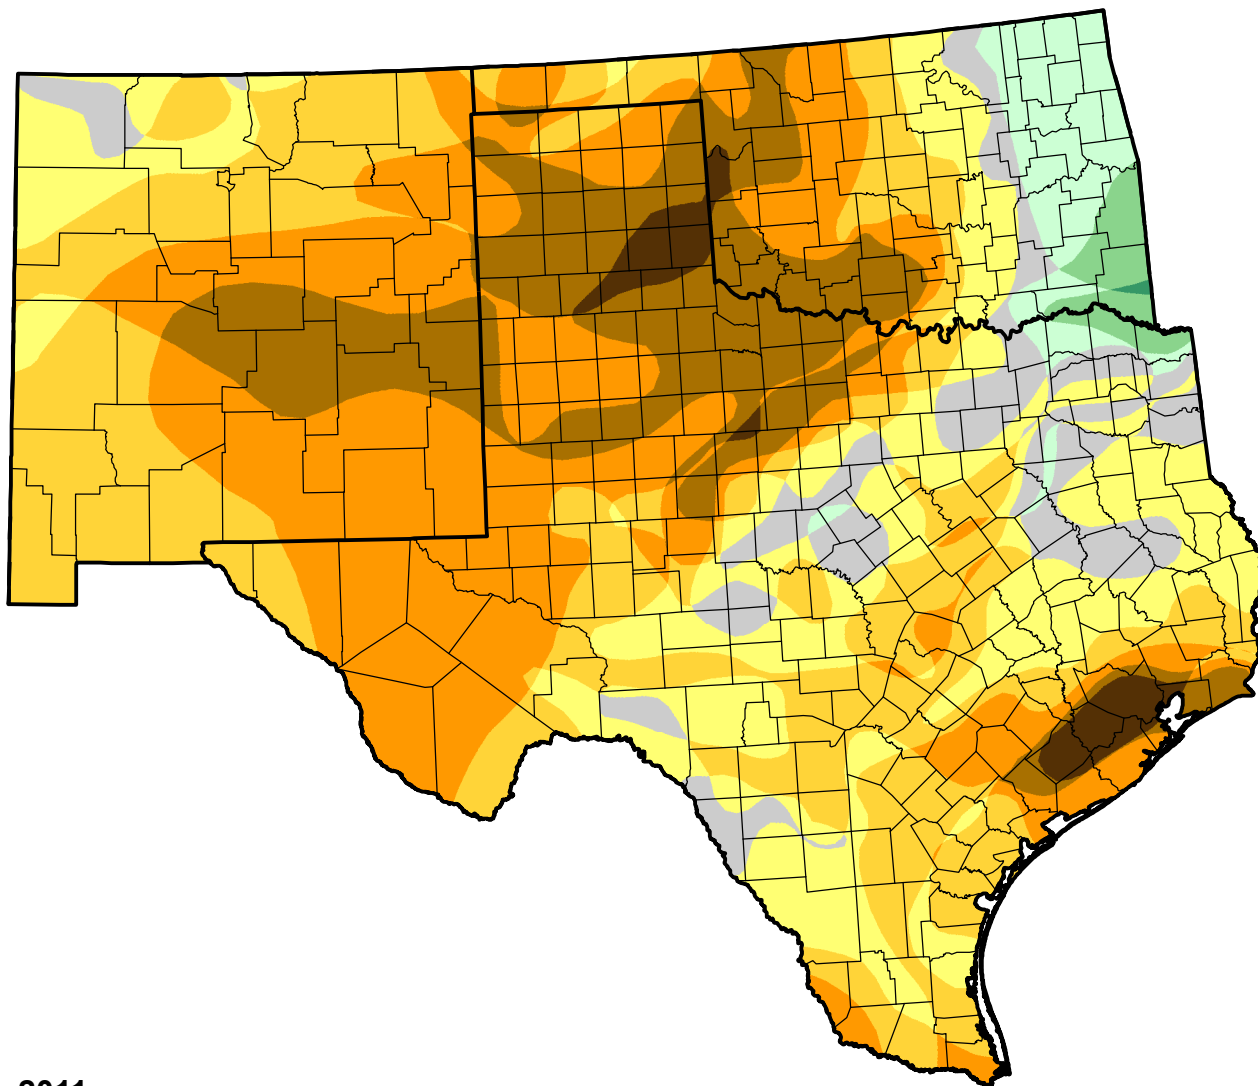

U.S. Drought Monitor Class Change - Southern Plains RDEWS

Start of Calendar Year

May 17, 2011
compared to
January 6, 2011

droughtmonitor.unl.edu

-  5 Class Degradation
-  4 Class Degradation
-  3 Class Degradation
-  2 Class Degradation
-  1 Class Degradation
-  No Change
-  1 Class Improvement
-  2 Class Improvement
-  3 Class Improvement
-  4 Class Improvement
-  5 Class Improvement