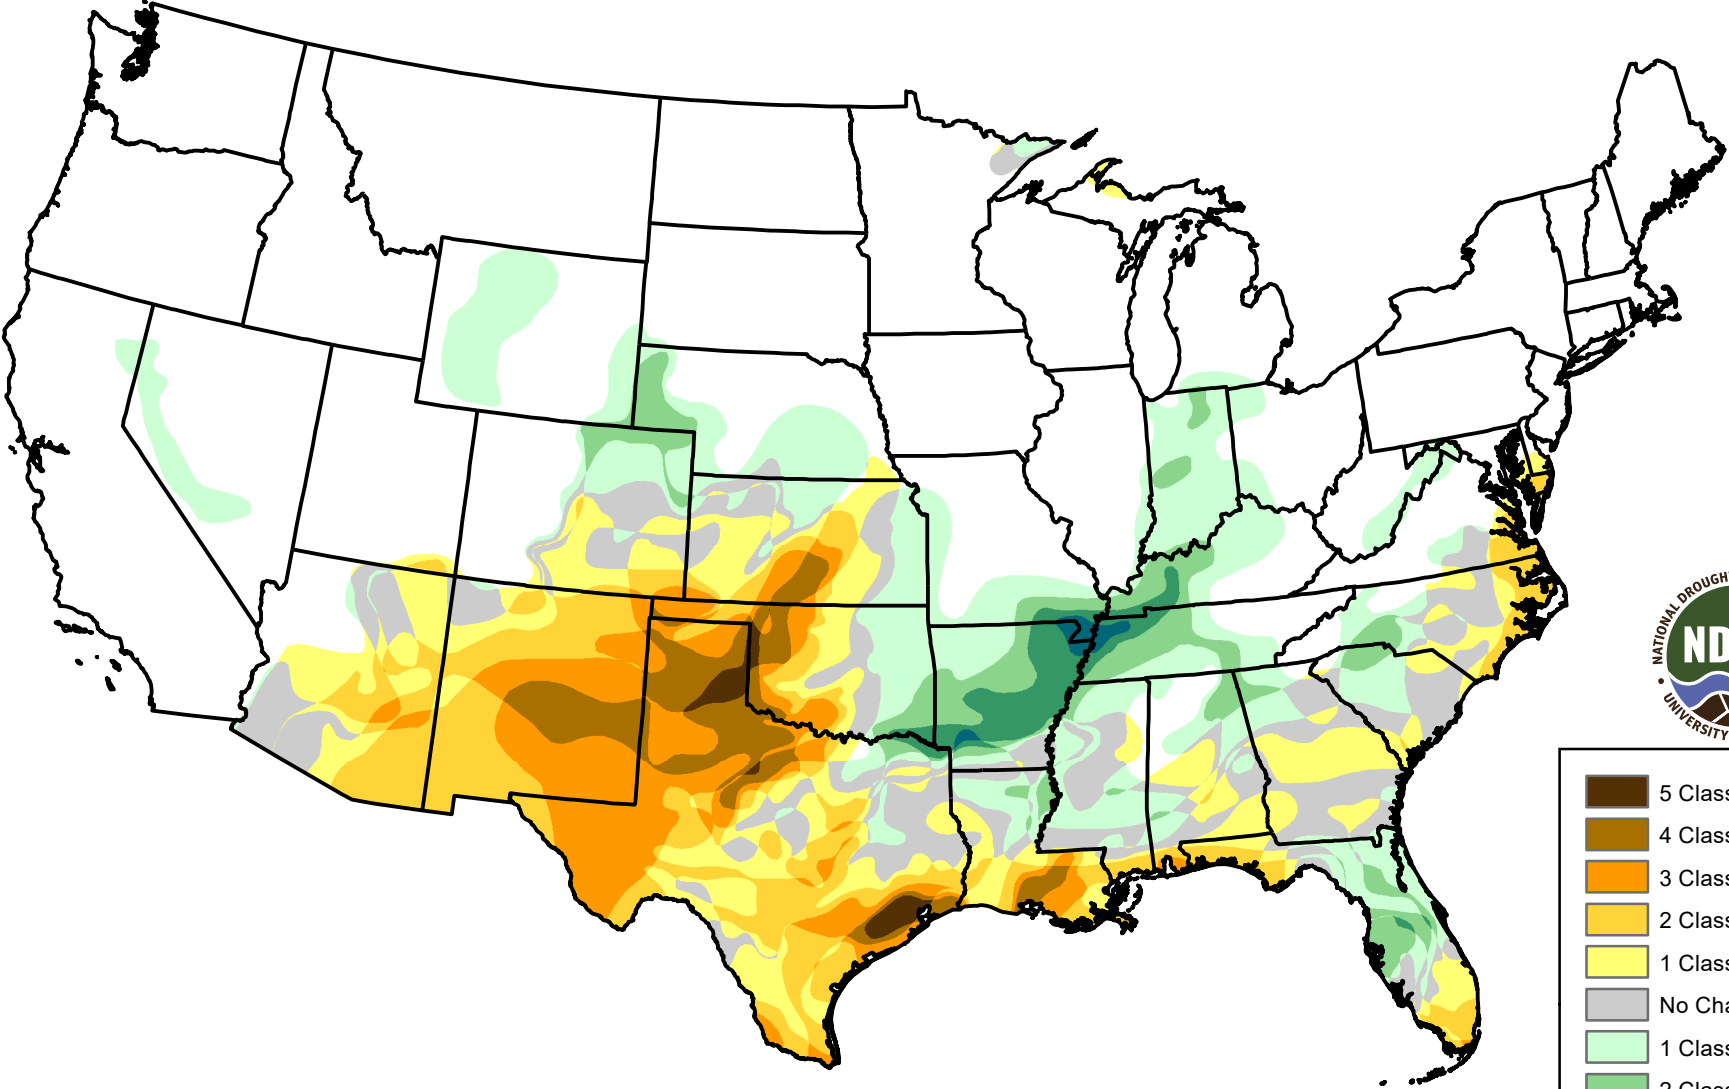

# U.S. Drought Monitor Class Change - Continental U.S. (CONUS) Start of Calendar Year

May 24, 2011  
compared to  
January 6, 2011

[droughtmonitor.unl.edu](http://droughtmonitor.unl.edu)

-  5 Class Degradation
-  4 Class Degradation
-  3 Class Degradation
-  2 Class Degradation
-  1 Class Degradation
-  No Change
-  1 Class Improvement
-  2 Class Improvement
-  3 Class Improvement
-  4 Class Improvement
-  5 Class Improvement