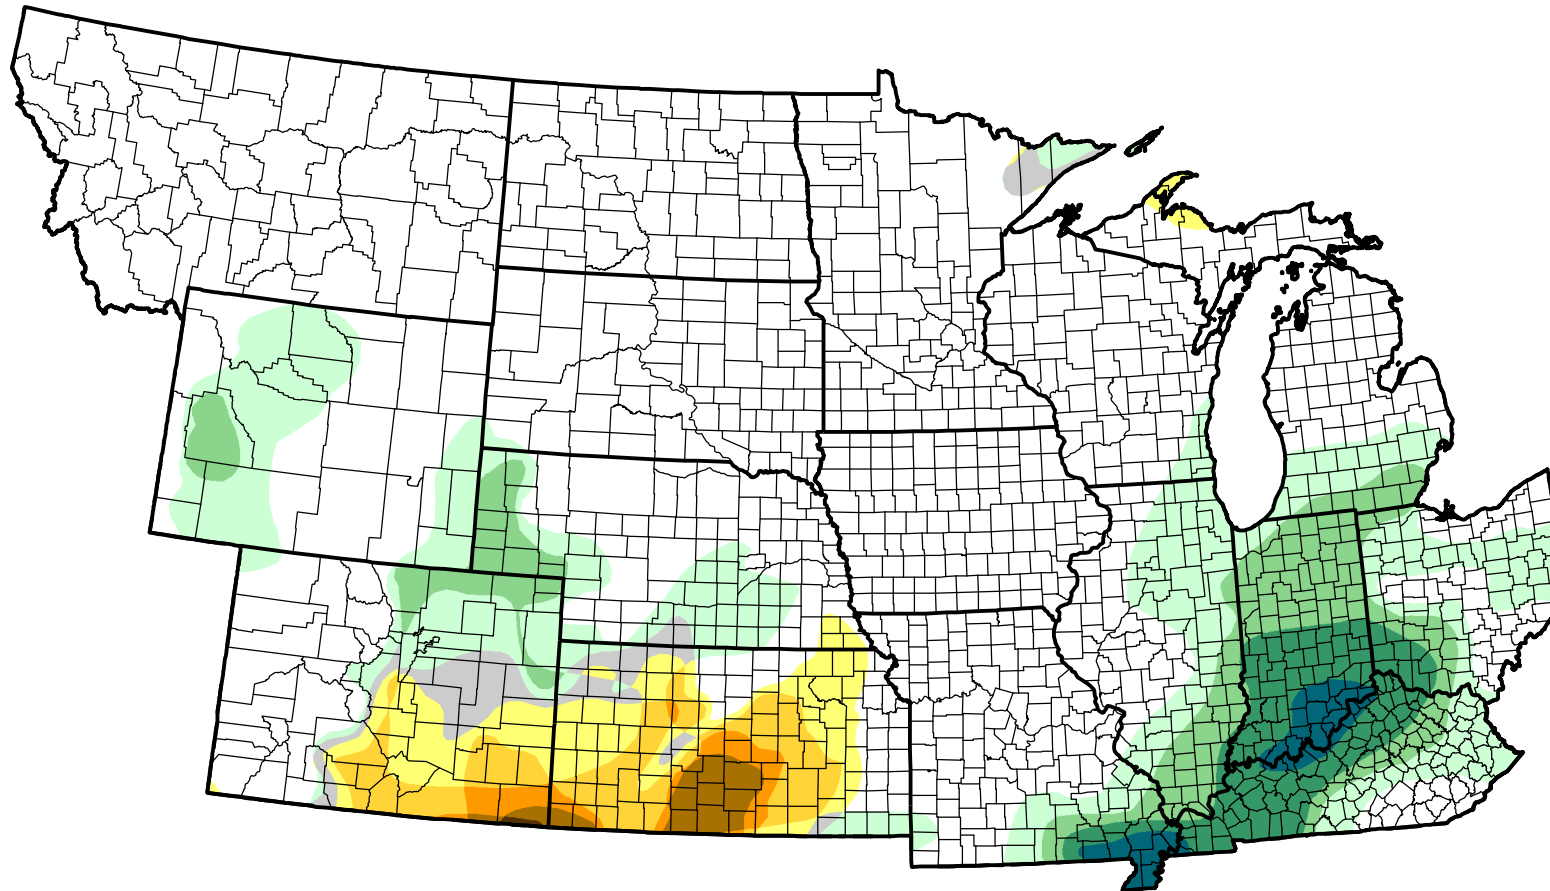

# U.S. Drought Monitor Class Change - NWS Central 26 Week

-  5 Class Degradation
-  4 Class Degradation
-  3 Class Degradation
-  2 Class Degradation
-  1 Class Degradation
-  No Change
-  1 Class Improvement
-  2 Class Improvement
-  3 Class Improvement
-  4 Class Improvement
-  5 Class Improvement

**May 24, 2011  
compared to  
November 25, 2010**

[droughtmonitor.unl.edu](http://droughtmonitor.unl.edu)