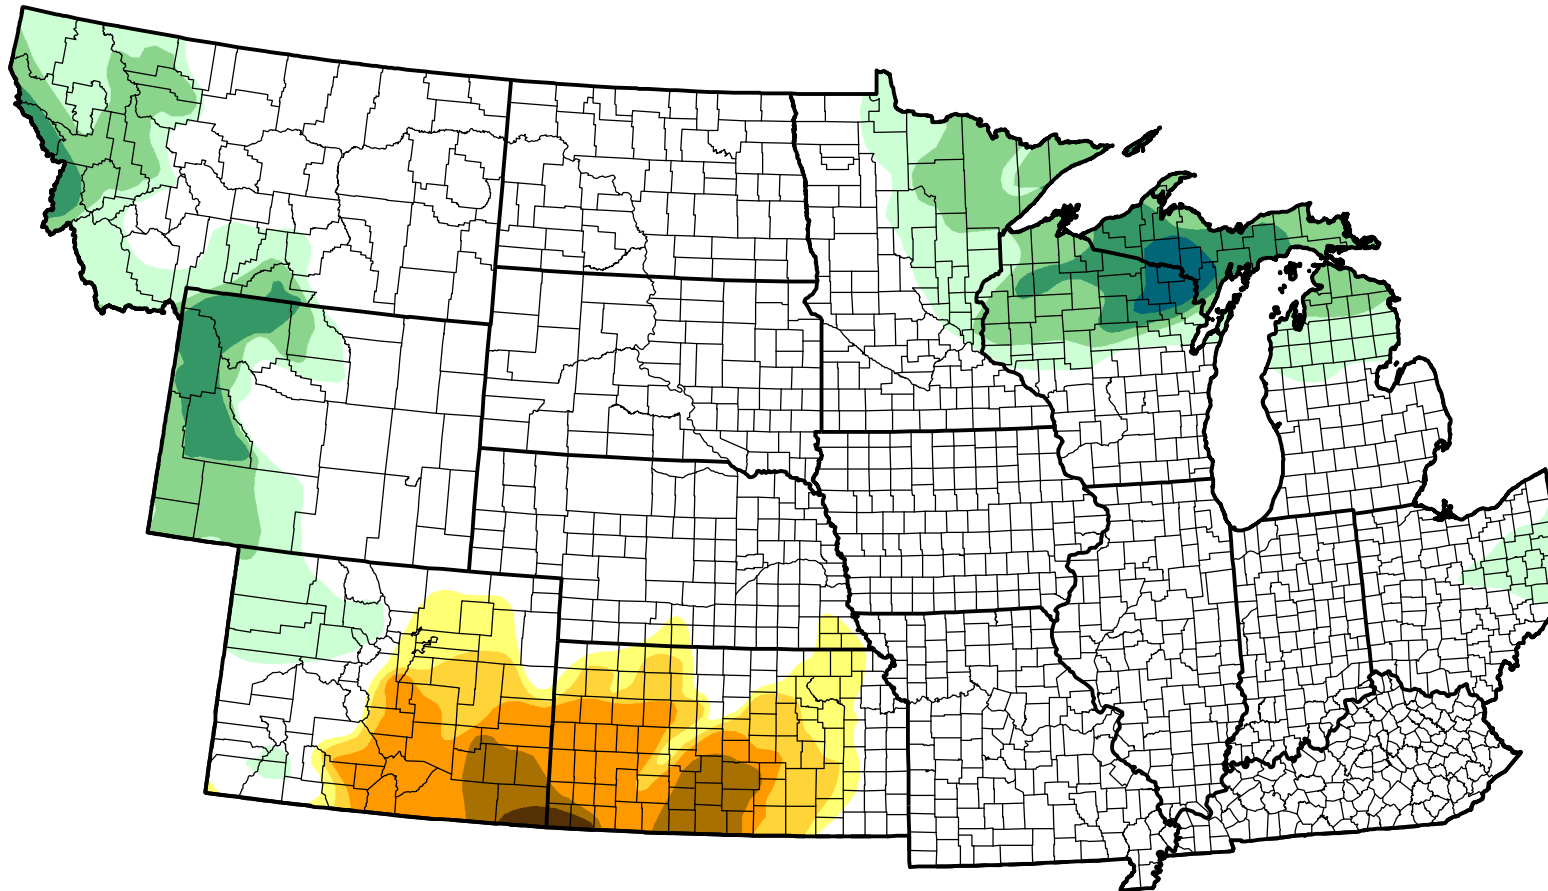

U.S. Drought Monitor Class Change - NWS Central 52 Week

-  5 Class Degradation
-  4 Class Degradation
-  3 Class Degradation
-  2 Class Degradation
-  1 Class Degradation
-  No Change
-  1 Class Improvement
-  2 Class Improvement
-  3 Class Improvement
-  4 Class Improvement
-  5 Class Improvement

**May 24, 2011
compared to
May 27, 2010**

droughtmonitor.unl.edu