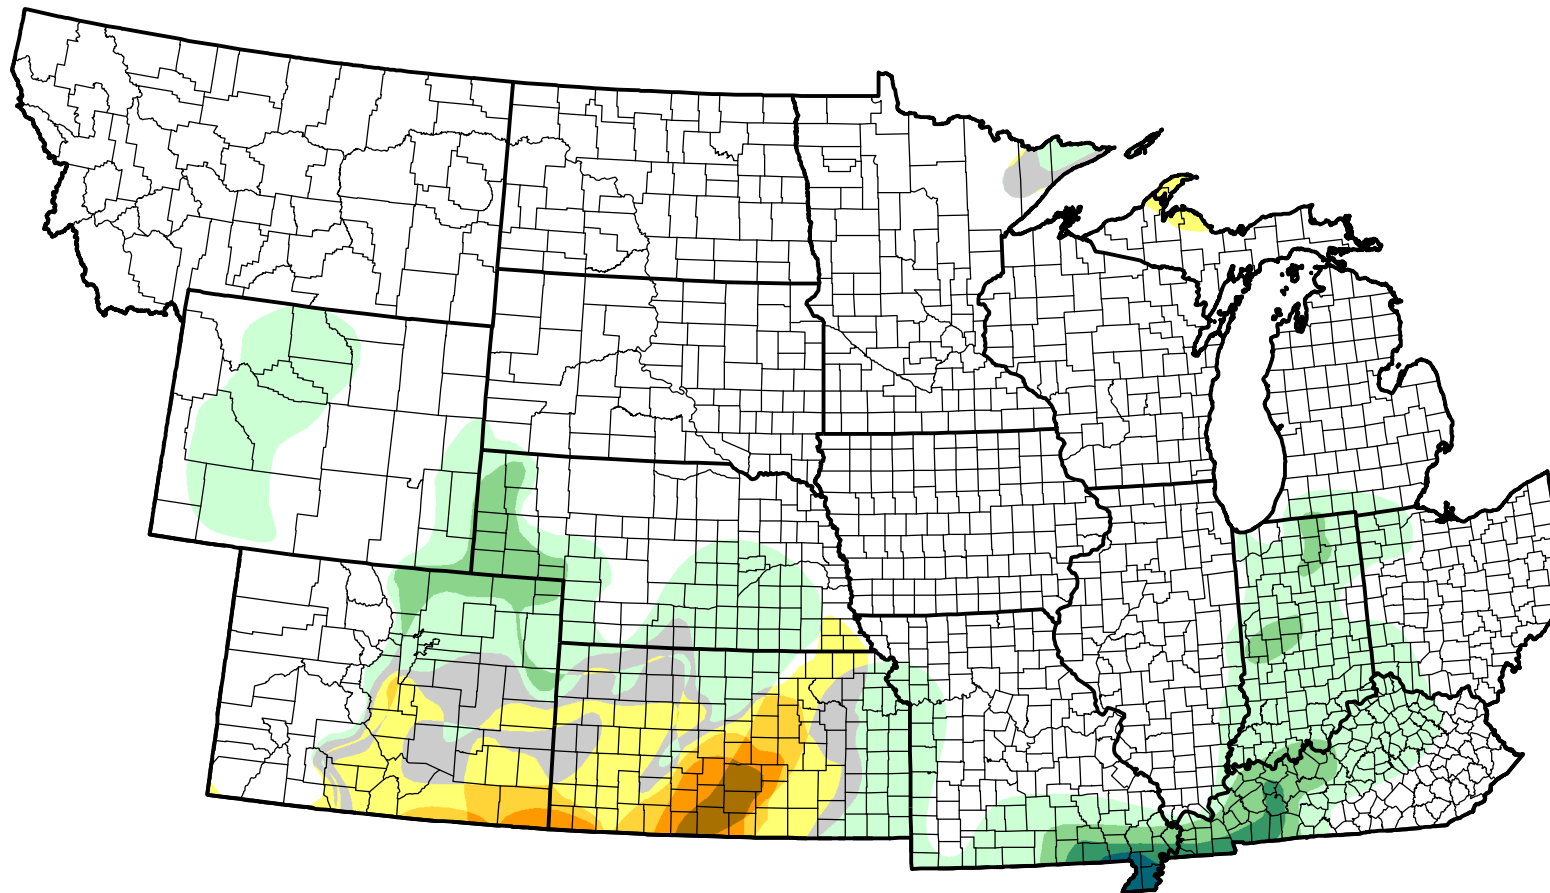

# U.S. Drought Monitor Class Change - NWS Central Start of Calendar Year

- 5 Class Degradation
- 4 Class Degradation
- 3 Class Degradation
- 2 Class Degradation
- 1 Class Degradation
- No Change
- 1 Class Improvement
- 2 Class Improvement
- 3 Class Improvement
- 4 Class Improvement
- 5 Class Improvement

May 24, 2011  
compared to  
January 6, 2011

[droughtmonitor.unl.edu](http://droughtmonitor.unl.edu)