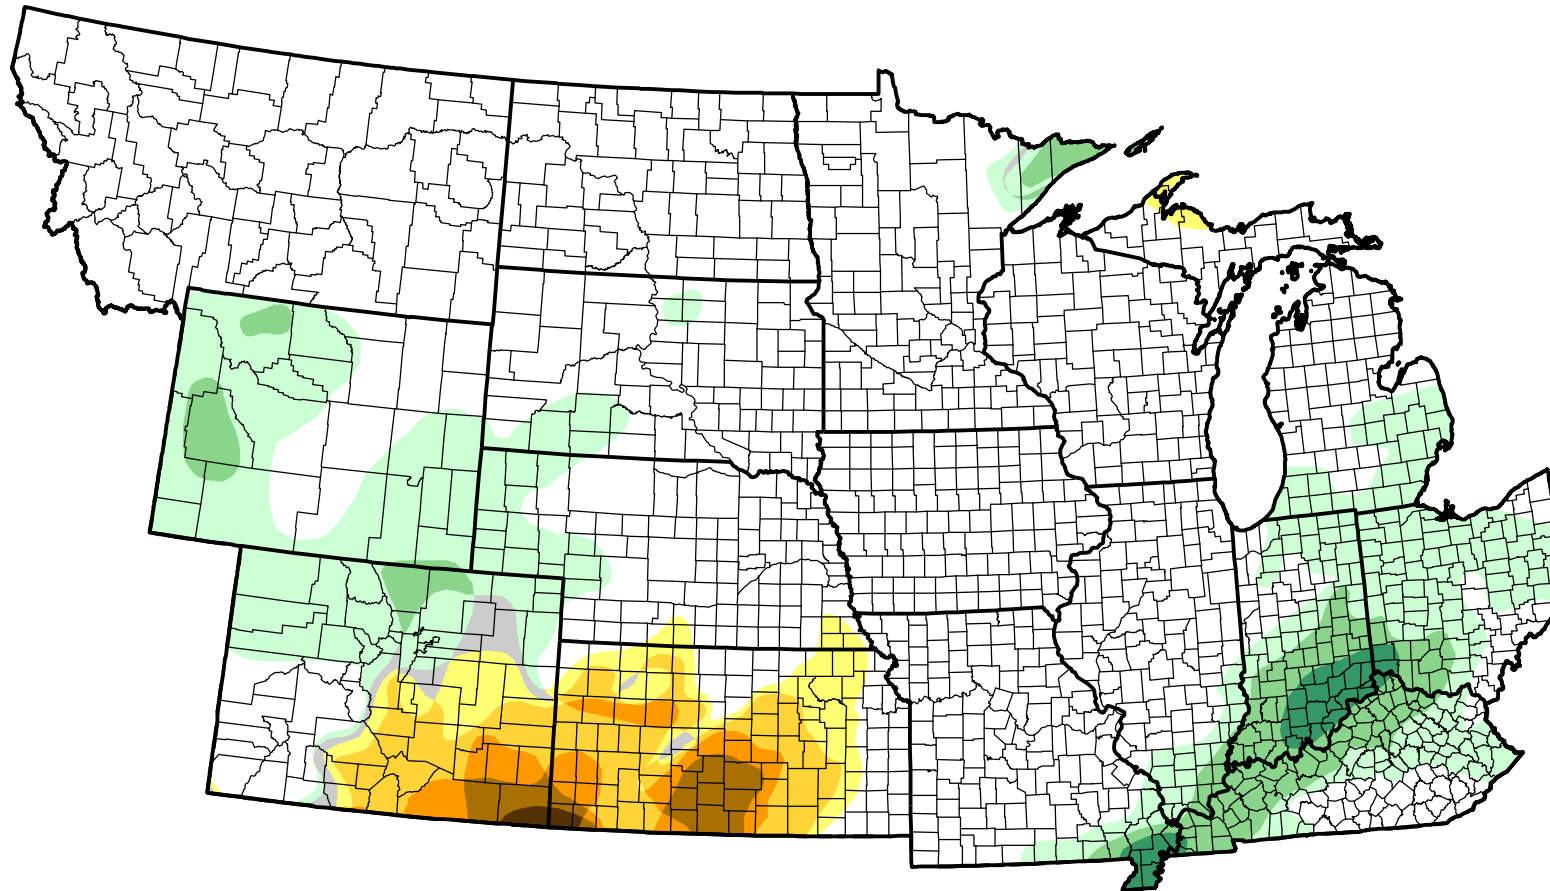

# U.S. Drought Monitor Class Change - NWS Central Start of Water Year

May 24, 2011  
compared to  
September 30, 2010

[droughtmonitor.unl.edu](http://droughtmonitor.unl.edu)

-  5 Class Degradation
-  4 Class Degradation
-  3 Class Degradation
-  2 Class Degradation
-  1 Class Degradation
-  No Change
-  1 Class Improvement
-  2 Class Improvement
-  3 Class Improvement
-  4 Class Improvement
-  5 Class Improvement