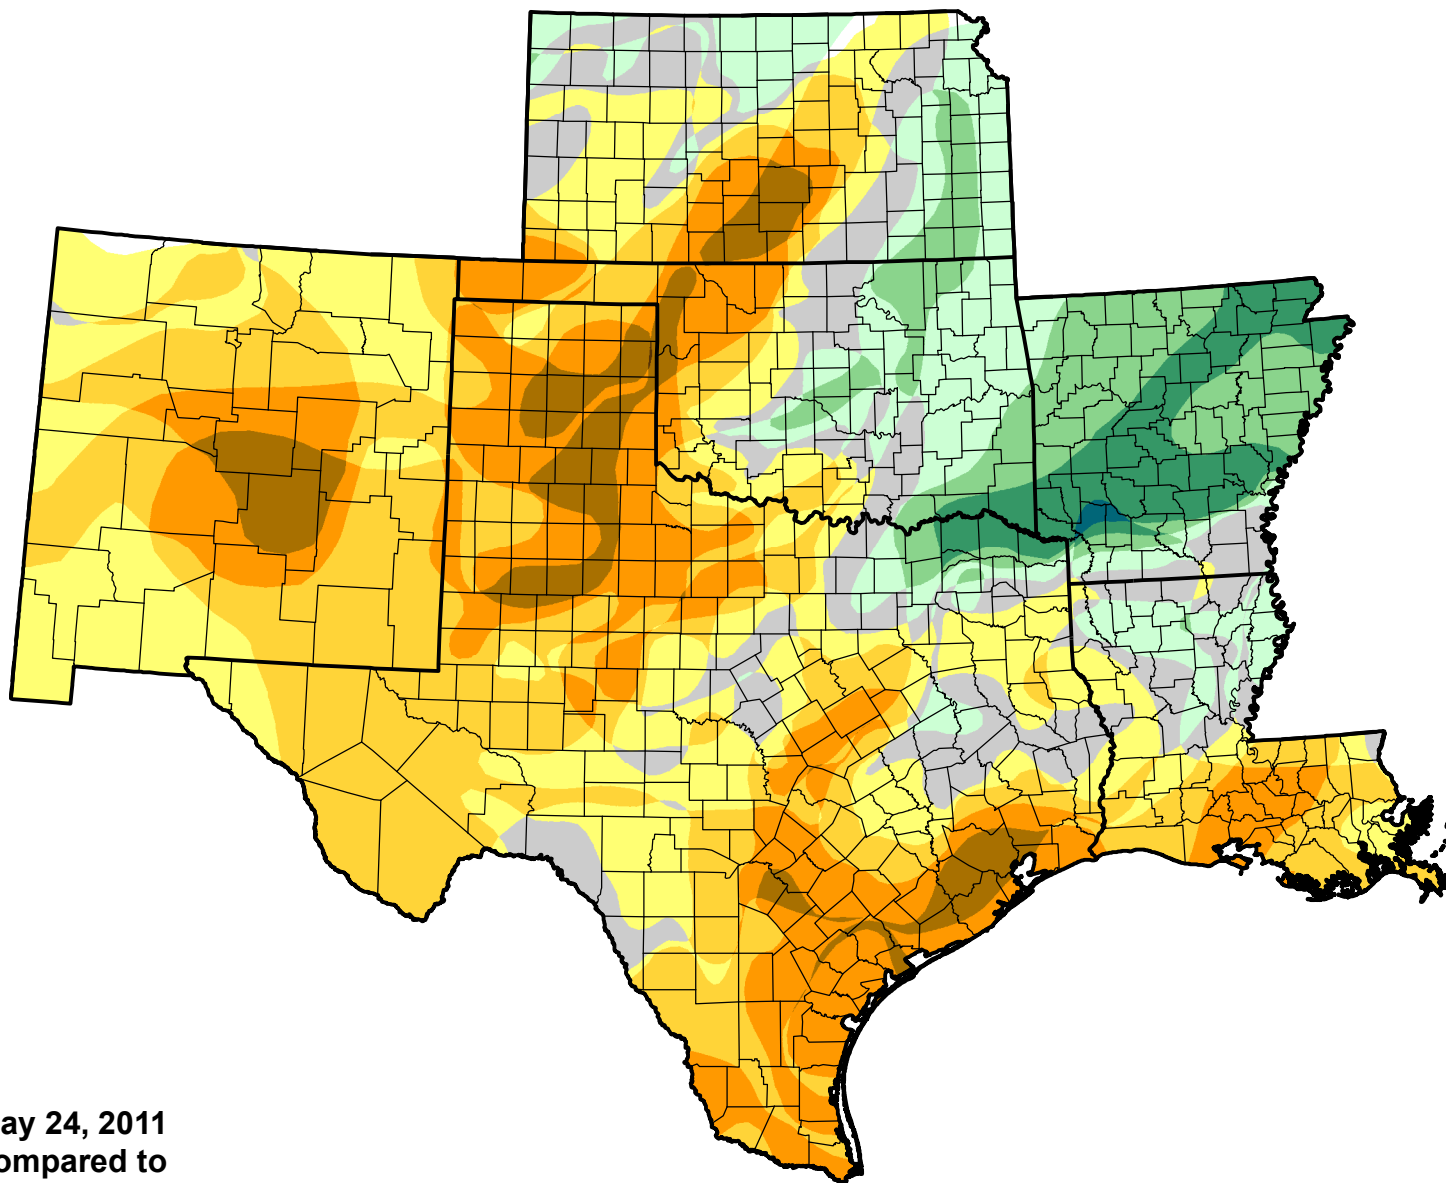

U.S. Drought Monitor Class Change - SCIPP 13 Week

May 24, 2011
compared to
February 24, 2011

droughtmonitor.unl.edu

- 5 Class Degradation
- 4 Class Degradation
- 3 Class Degradation
- 2 Class Degradation
- 1 Class Degradation
- No Change
- 1 Class Improvement
- 2 Class Improvement
- 3 Class Improvement
- 4 Class Improvement
- 5 Class Improvement