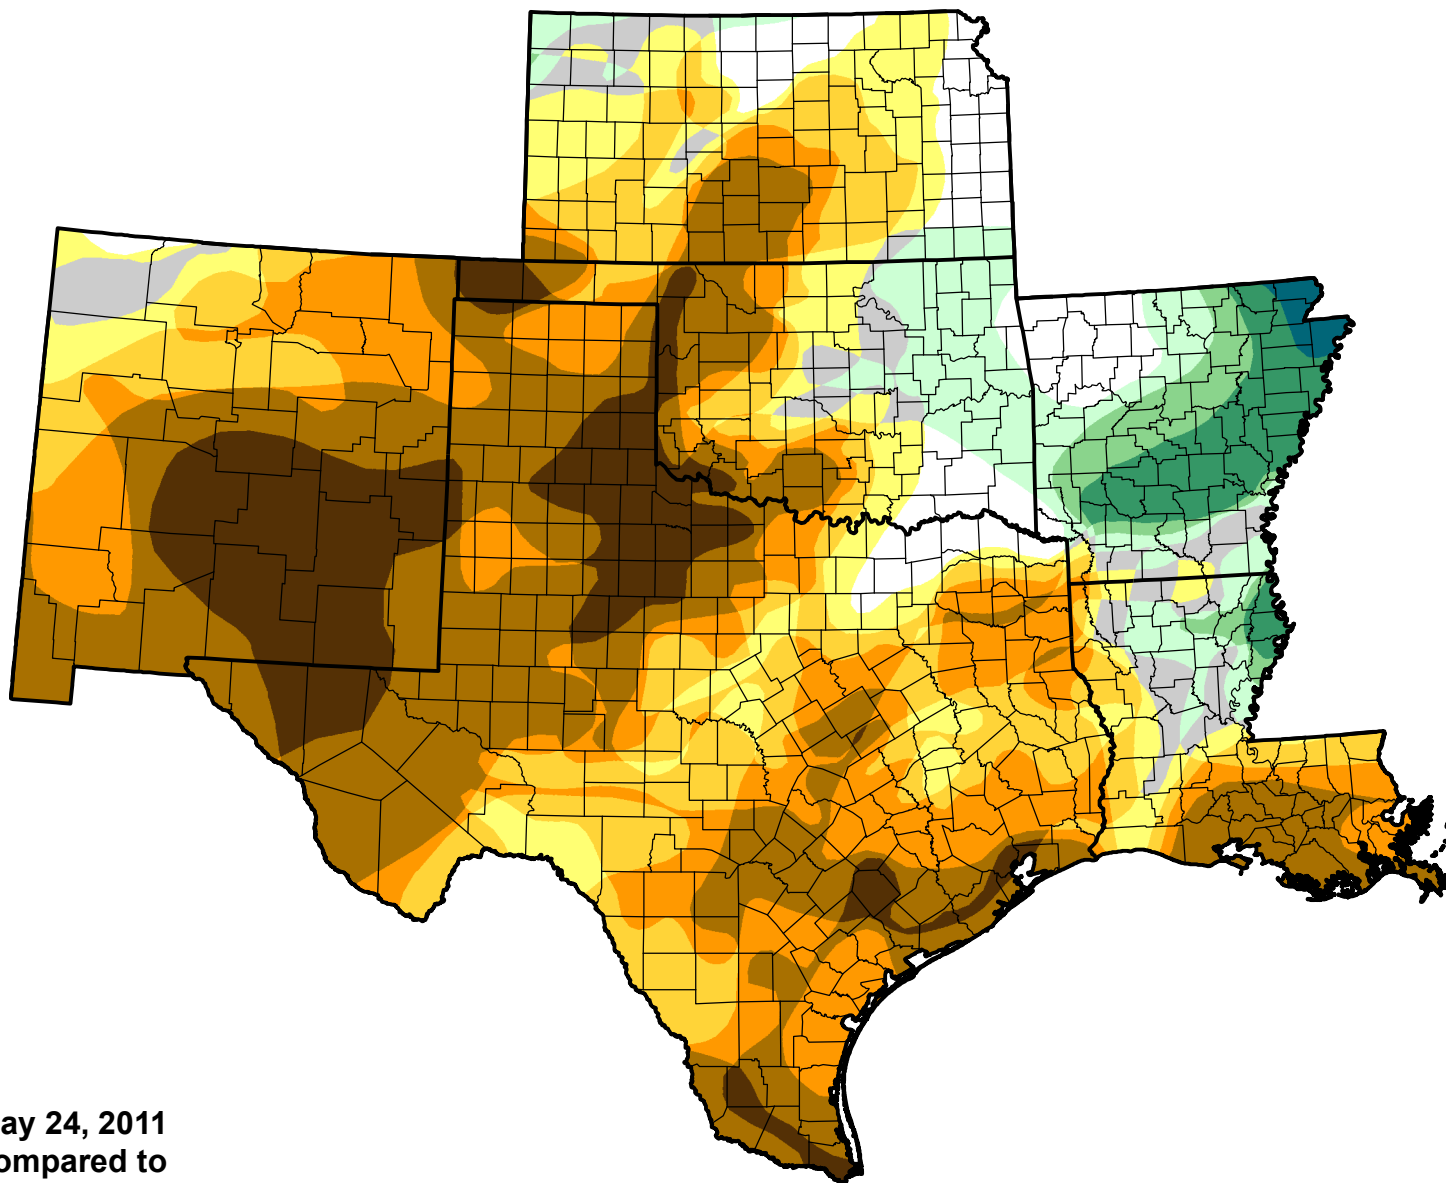

U.S. Drought Monitor Class Change - SCIPP

26 Week

May 24, 2011
compared to
November 25, 2010

droughtmonitor.unl.edu

- 5 Class Degradation
- 4 Class Degradation
- 3 Class Degradation
- 2 Class Degradation
- 1 Class Degradation
- No Change
- 1 Class Improvement
- 2 Class Improvement
- 3 Class Improvement
- 4 Class Improvement
- 5 Class Improvement