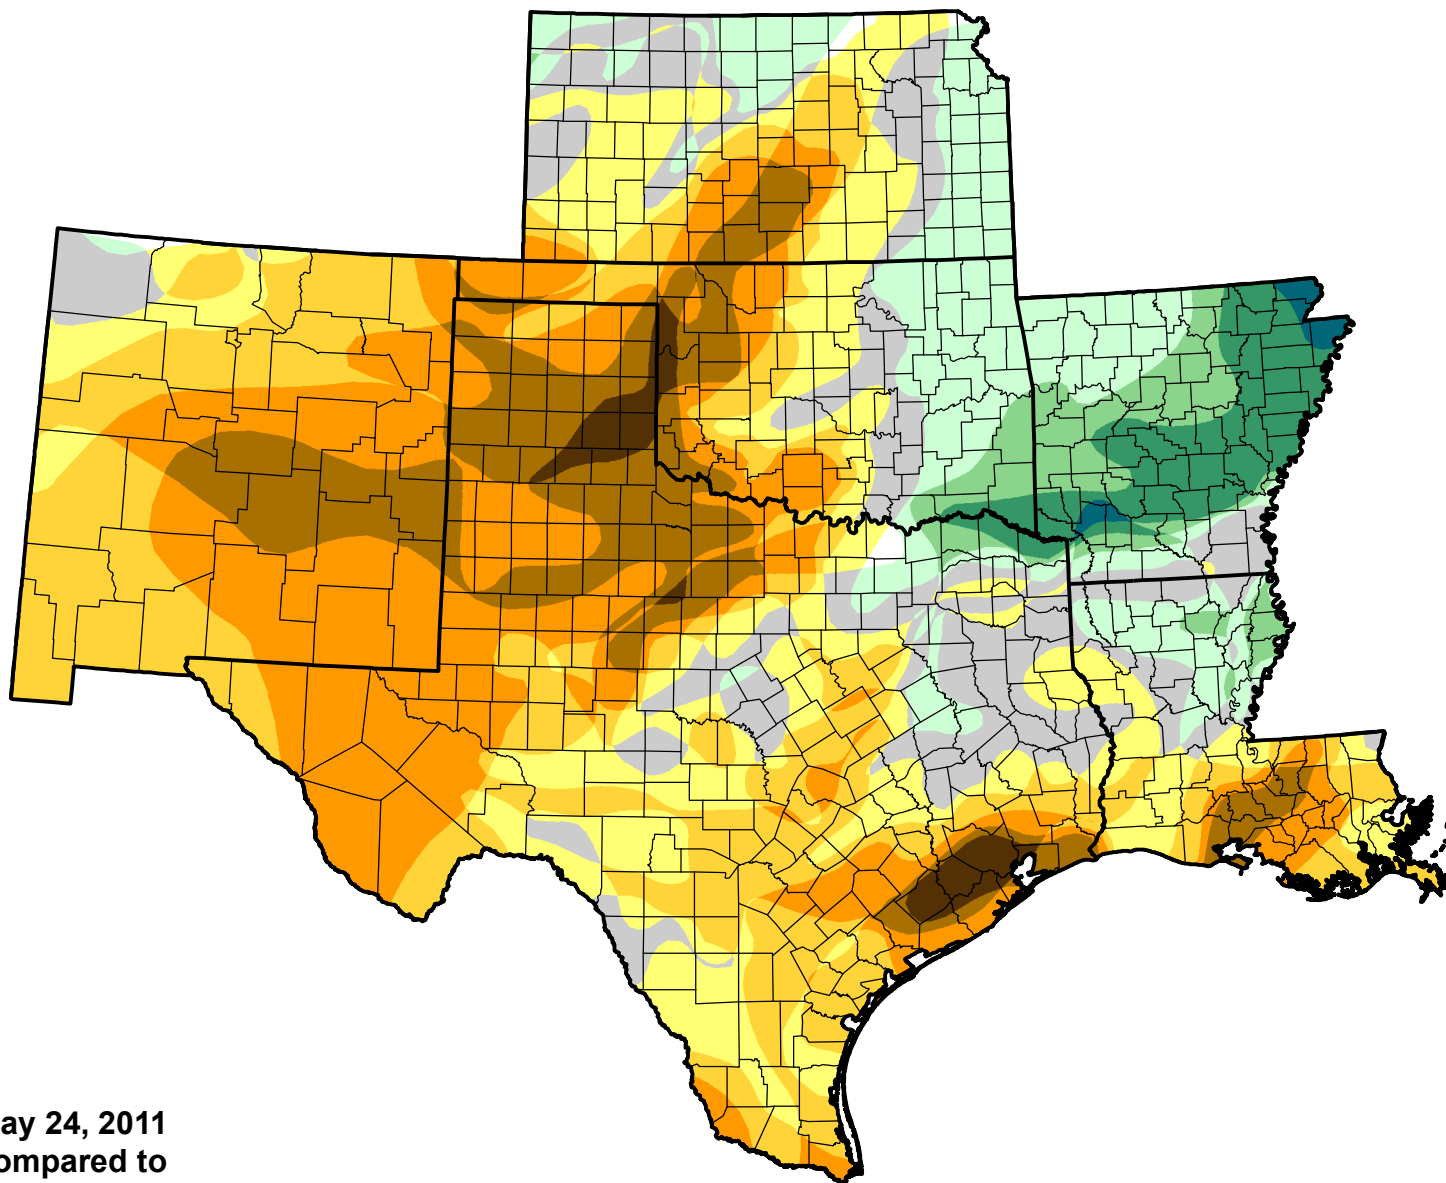

# U.S. Drought Monitor Class Change - SCIPP

Start of Calendar Year

-  5 Class Degradation
-  4 Class Degradation
-  3 Class Degradation
-  2 Class Degradation
-  1 Class Degradation
-  No Change
-  1 Class Improvement
-  2 Class Improvement
-  3 Class Improvement
-  4 Class Improvement
-  5 Class Improvement

May 24, 2011  
compared to  
January 6, 2011

[droughtmonitor.unl.edu](http://droughtmonitor.unl.edu)