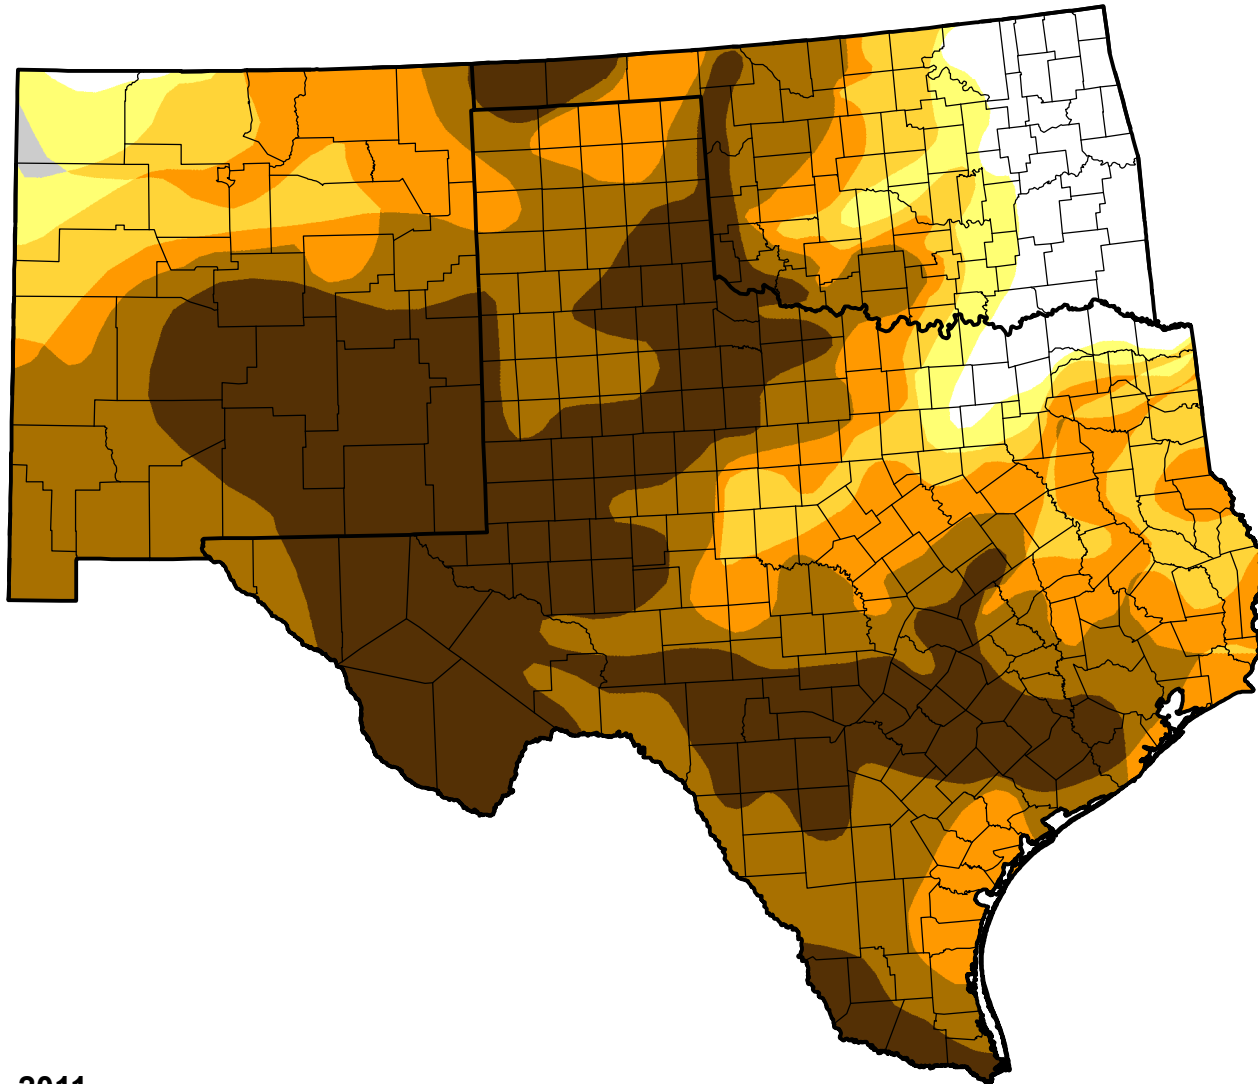

U.S. Drought Monitor Class Change - Southern Plains RDEWS

52 Week

May 24, 2011
compared to
May 27, 2010

droughtmonitor.unl.edu

- | | |
|---|---------------------|
|  | 5 Class Degradation |
|  | 4 Class Degradation |
|  | 3 Class Degradation |
|  | 2 Class Degradation |
|  | 1 Class Degradation |
|  | No Change |
|  | 1 Class Improvement |
|  | 2 Class Improvement |
|  | 3 Class Improvement |
|  | 4 Class Improvement |
|  | 5 Class Improvement |