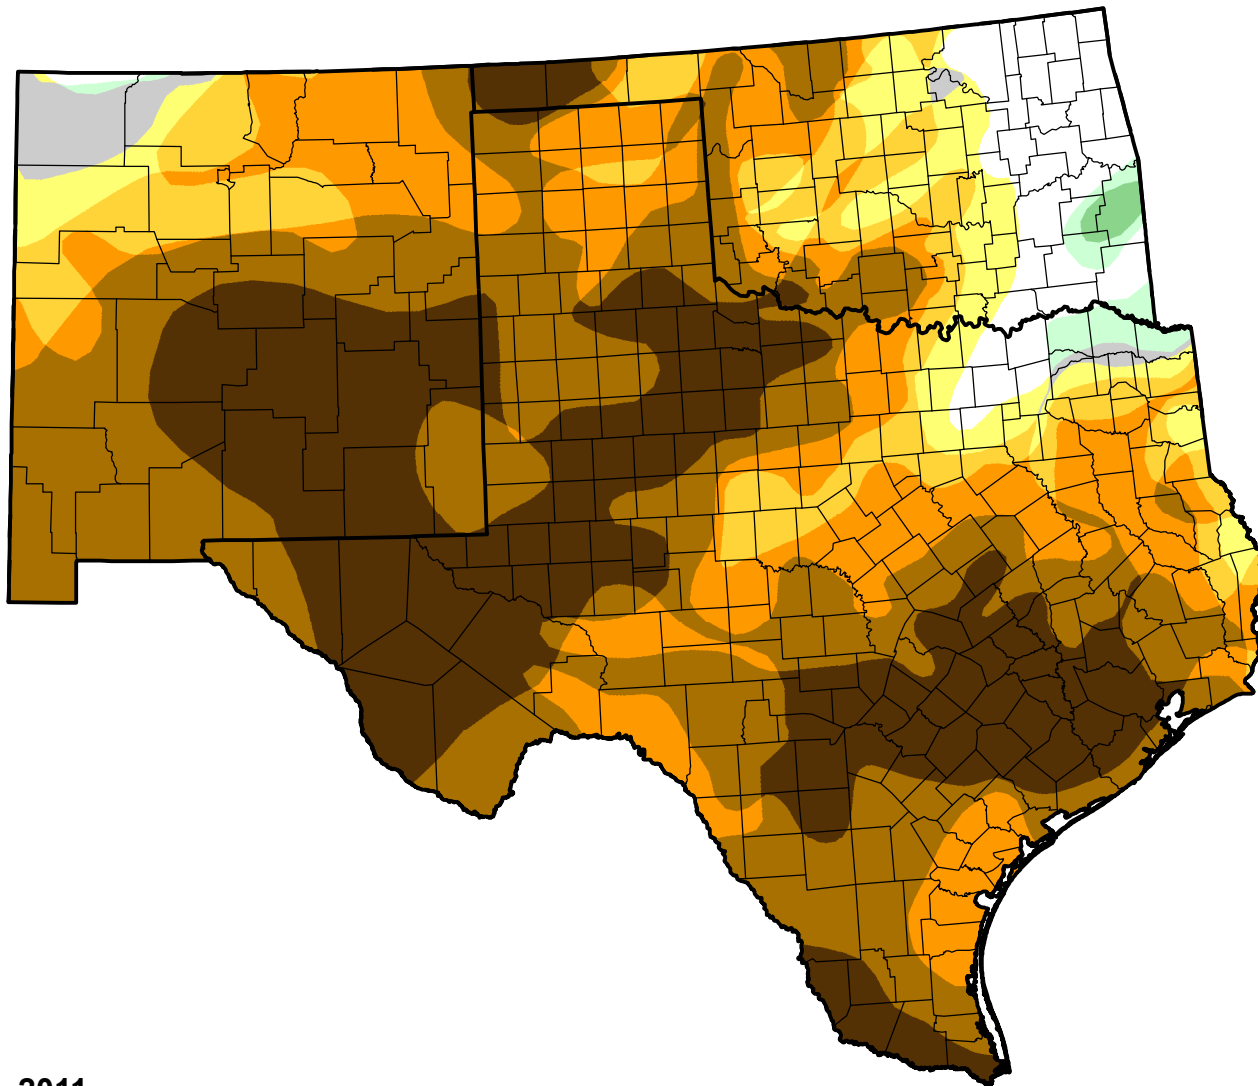

# U.S. Drought Monitor Class Change - Southern Plains RDEWS

Start of Water Year

May 24, 2011  
compared to  
September 30, 2010

[droughtmonitor.unl.edu](http://droughtmonitor.unl.edu)

- |   |                     |
|---|---------------------|
|  | 5 Class Degradation |
|  | 4 Class Degradation |
|  | 3 Class Degradation |
|  | 2 Class Degradation |
|  | 1 Class Degradation |
|  | No Change           |
|  | 1 Class Improvement |
|  | 2 Class Improvement |
|  | 3 Class Improvement |
|  | 4 Class Improvement |
|  | 5 Class Improvement |