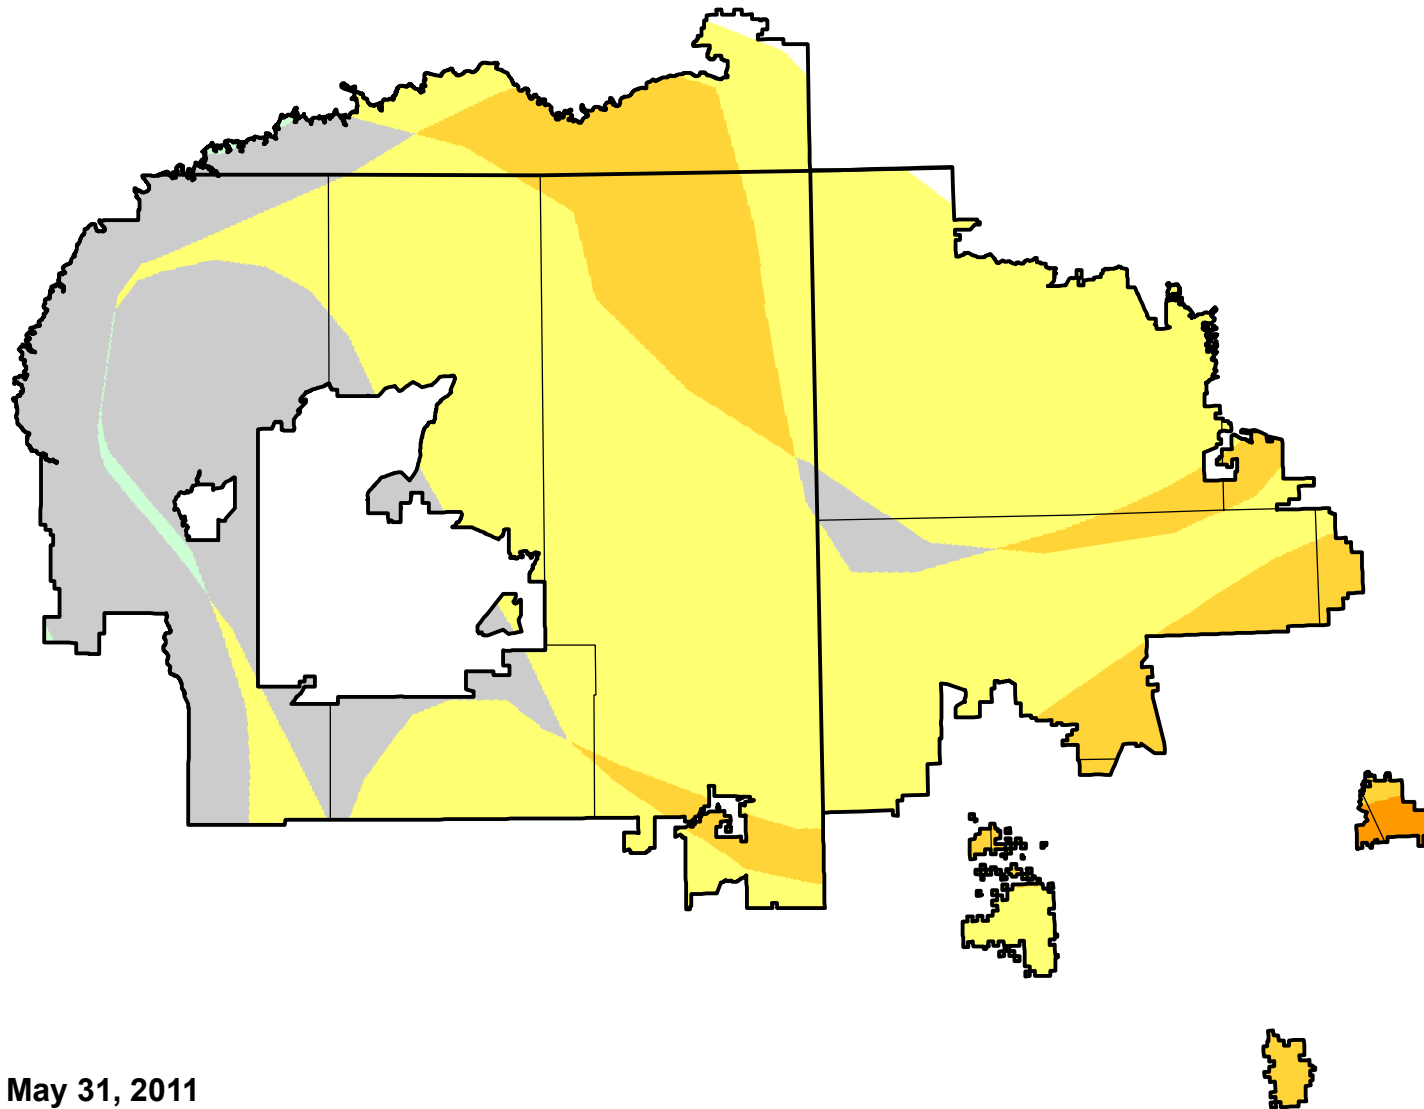

U.S. Drought Monitor Class Change - Navajo

13 Week

May 31, 2011
compared to
March 3, 2011

droughtmonitor.unl.edu

- | | |
|---|---------------------|
|  | 5 Class Degradation |
|  | 4 Class Degradation |
|  | 3 Class Degradation |
|  | 2 Class Degradation |
|  | 1 Class Degradation |
|  | No Change |
|  | 1 Class Improvement |
|  | 2 Class Improvement |
|  | 3 Class Improvement |
|  | 4 Class Improvement |
|  | 5 Class Improvement |