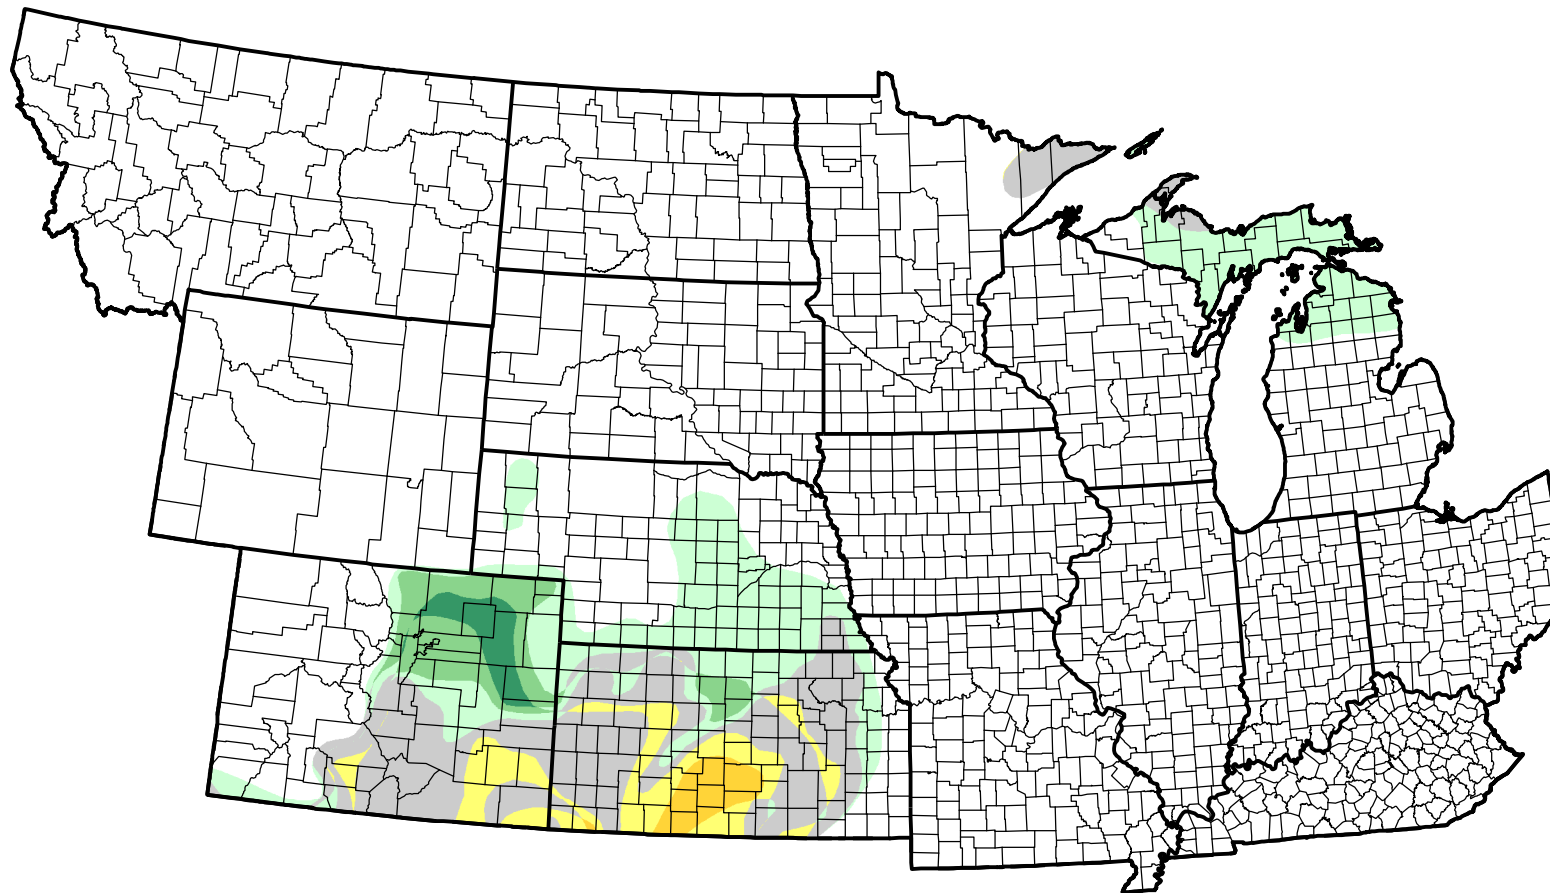

U.S. Drought Monitor Class Change - NWS Central 4 Week

May 31, 2011
compared to
May 5, 2011

droughtmonitor.unl.edu

-  5 Class Degradation
-  4 Class Degradation
-  3 Class Degradation
-  2 Class Degradation
-  1 Class Degradation
-  No Change
-  1 Class Improvement
-  2 Class Improvement
-  3 Class Improvement
-  4 Class Improvement
-  5 Class Improvement