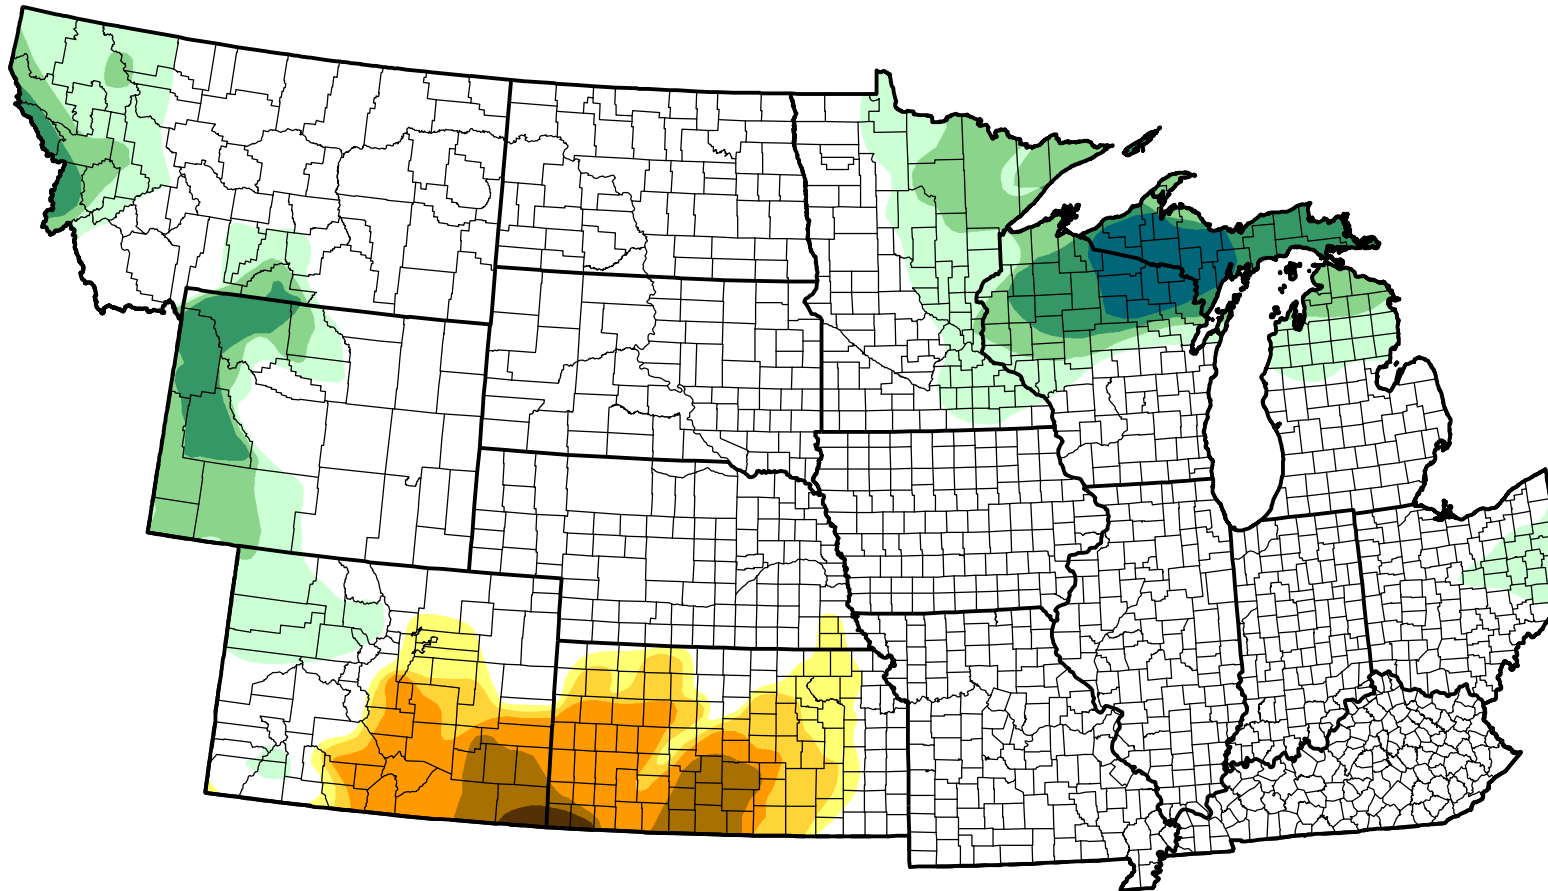

# U.S. Drought Monitor Class Change - NWS Central 52 Week

-  5 Class Degradation
-  4 Class Degradation
-  3 Class Degradation
-  2 Class Degradation
-  1 Class Degradation
-  No Change
-  1 Class Improvement
-  2 Class Improvement
-  3 Class Improvement
-  4 Class Improvement
-  5 Class Improvement

May 31, 2011  
compared to  
June 3, 2010

[droughtmonitor.unl.edu](http://droughtmonitor.unl.edu)