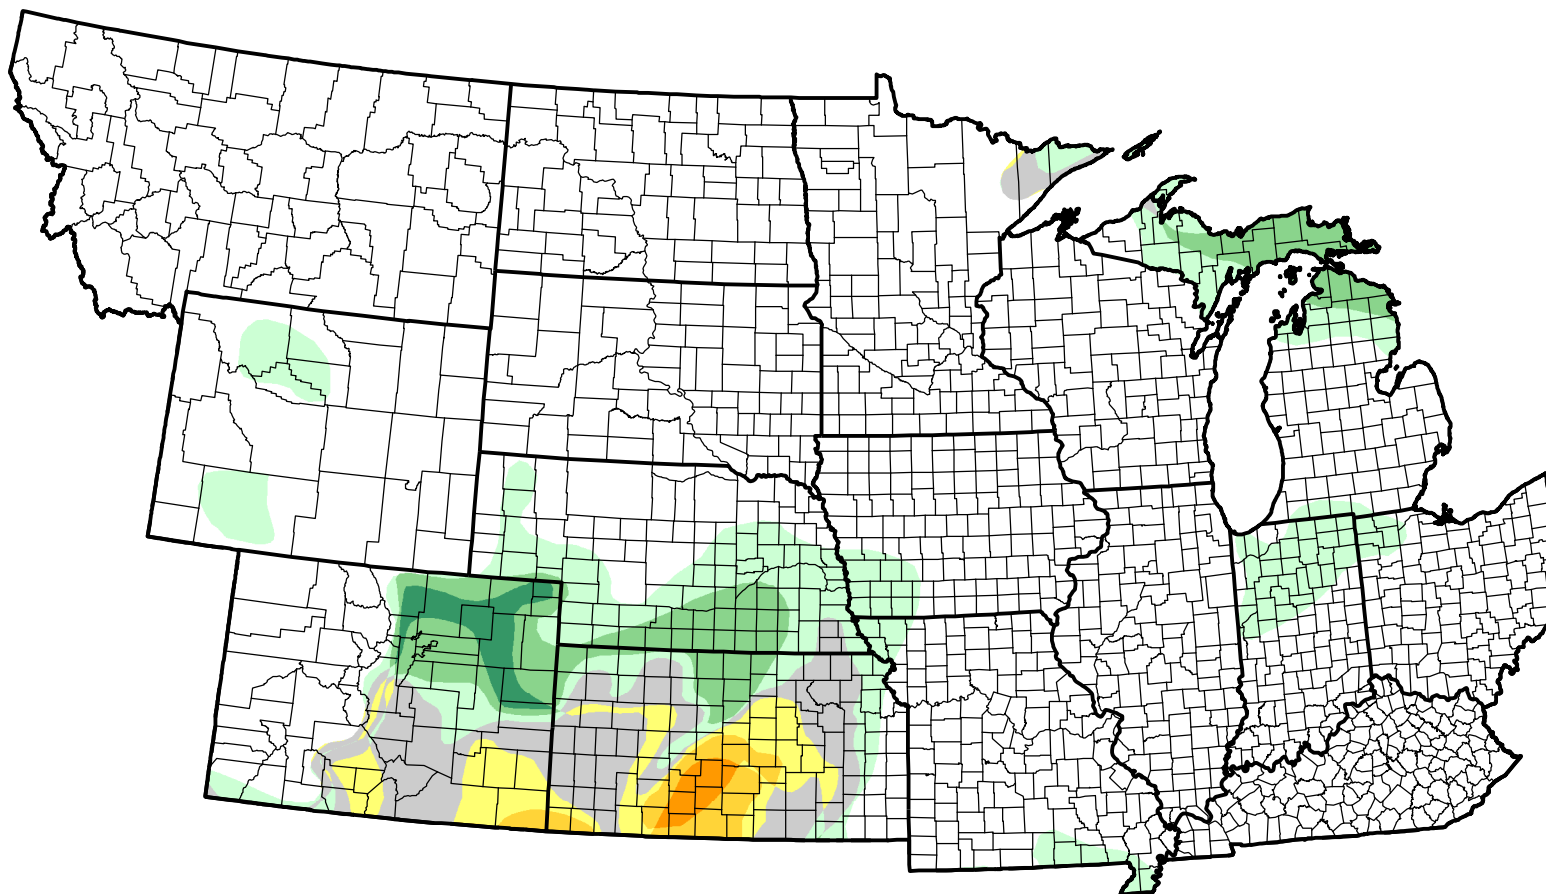

U.S. Drought Monitor Class Change - NWS Central 8 Week

May 31, 2011
compared to
April 7, 2011

droughtmonitor.unl.edu

-  5 Class Degradation
-  4 Class Degradation
-  3 Class Degradation
-  2 Class Degradation
-  1 Class Degradation
-  No Change
-  1 Class Improvement
-  2 Class Improvement
-  3 Class Improvement
-  4 Class Improvement
-  5 Class Improvement