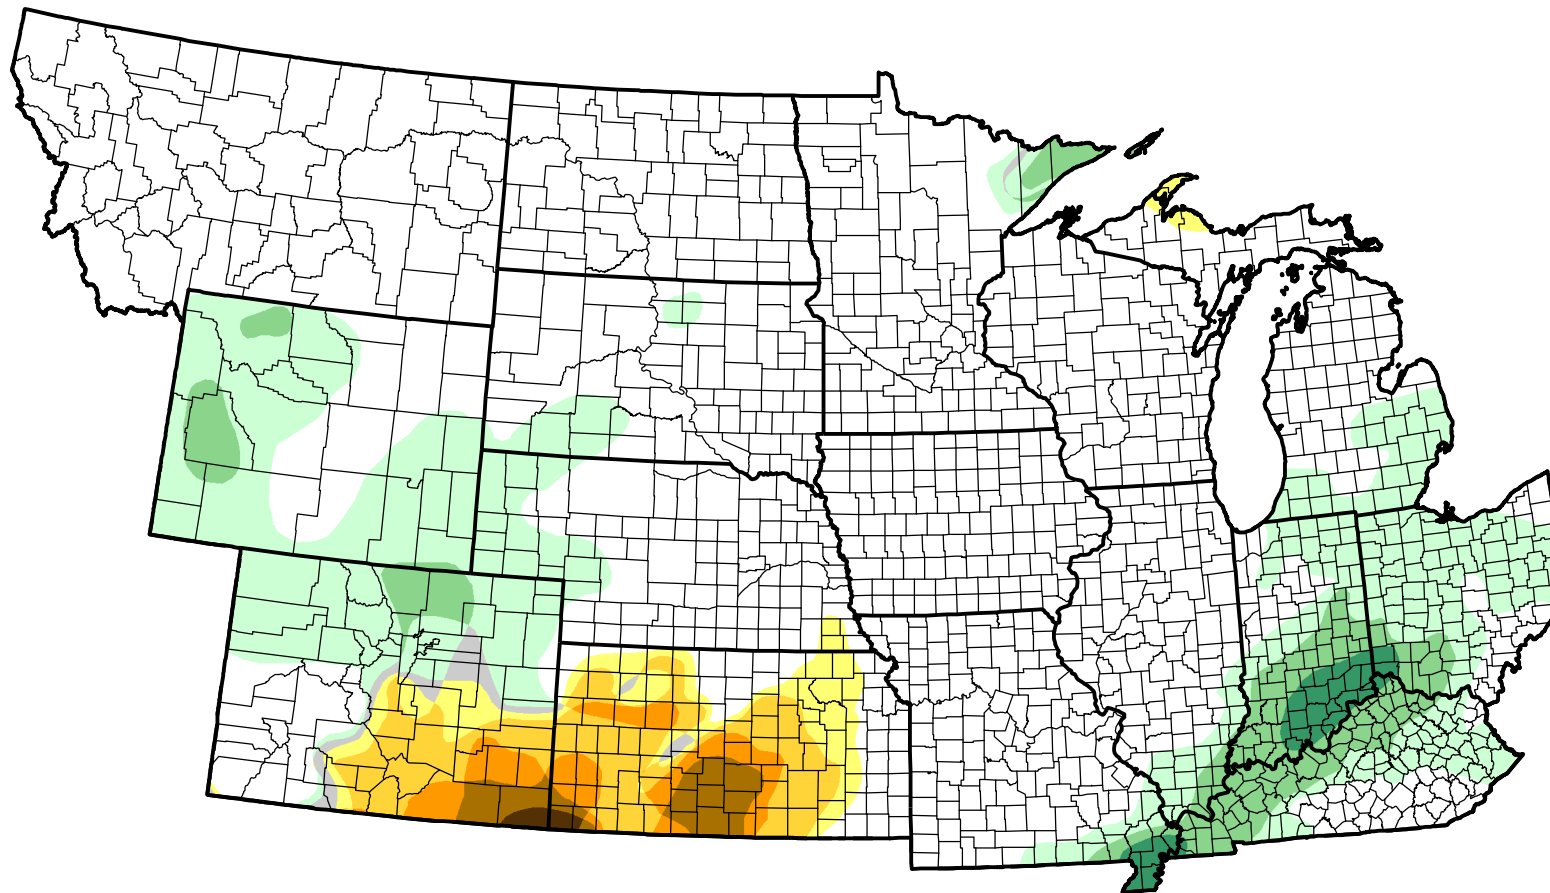

# U.S. Drought Monitor Class Change - NWS Central Start of Water Year

**May 31, 2011  
compared to  
September 30, 2010**

[droughtmonitor.unl.edu](http://droughtmonitor.unl.edu)

-  5 Class Degradation
-  4 Class Degradation
-  3 Class Degradation
-  2 Class Degradation
-  1 Class Degradation
-  No Change
-  1 Class Improvement
-  2 Class Improvement
-  3 Class Improvement
-  4 Class Improvement
-  5 Class Improvement