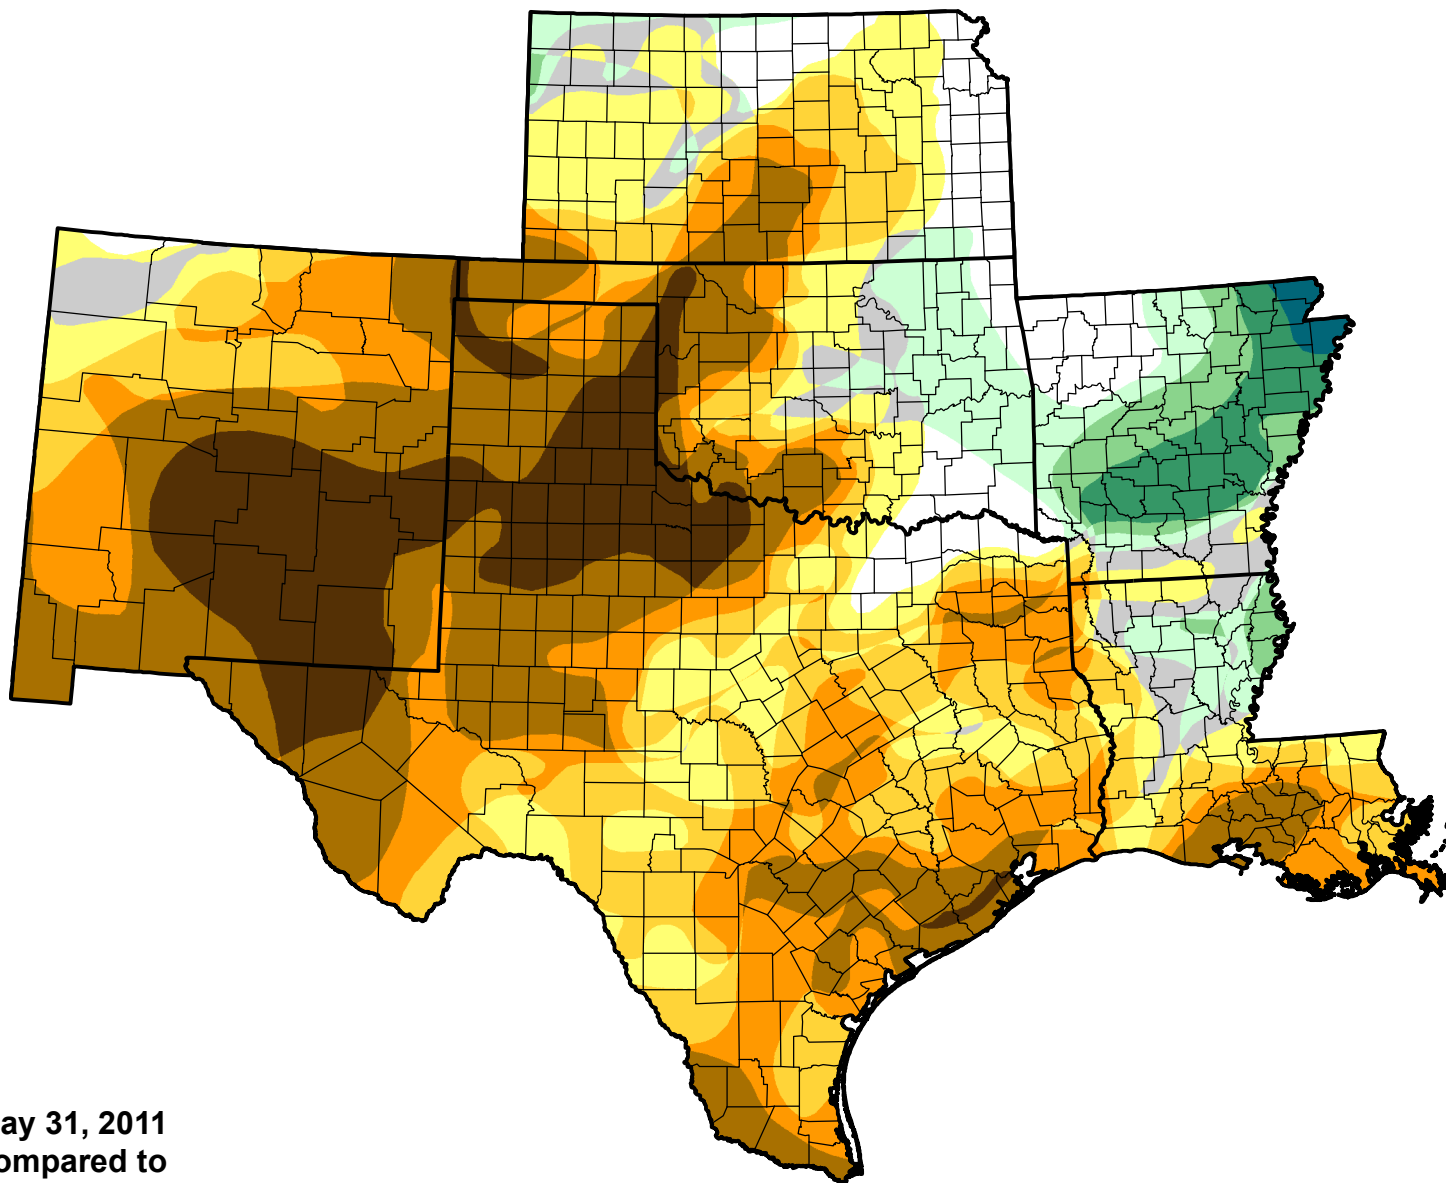

U.S. Drought Monitor Class Change - SCIPP

26 Week

May 31, 2011
compared to
December 1, 2010

droughtmonitor.unl.edu

- 5 Class Degradation
- 4 Class Degradation
- 3 Class Degradation
- 2 Class Degradation
- 1 Class Degradation
- No Change
- 1 Class Improvement
- 2 Class Improvement
- 3 Class Improvement
- 4 Class Improvement
- 5 Class Improvement