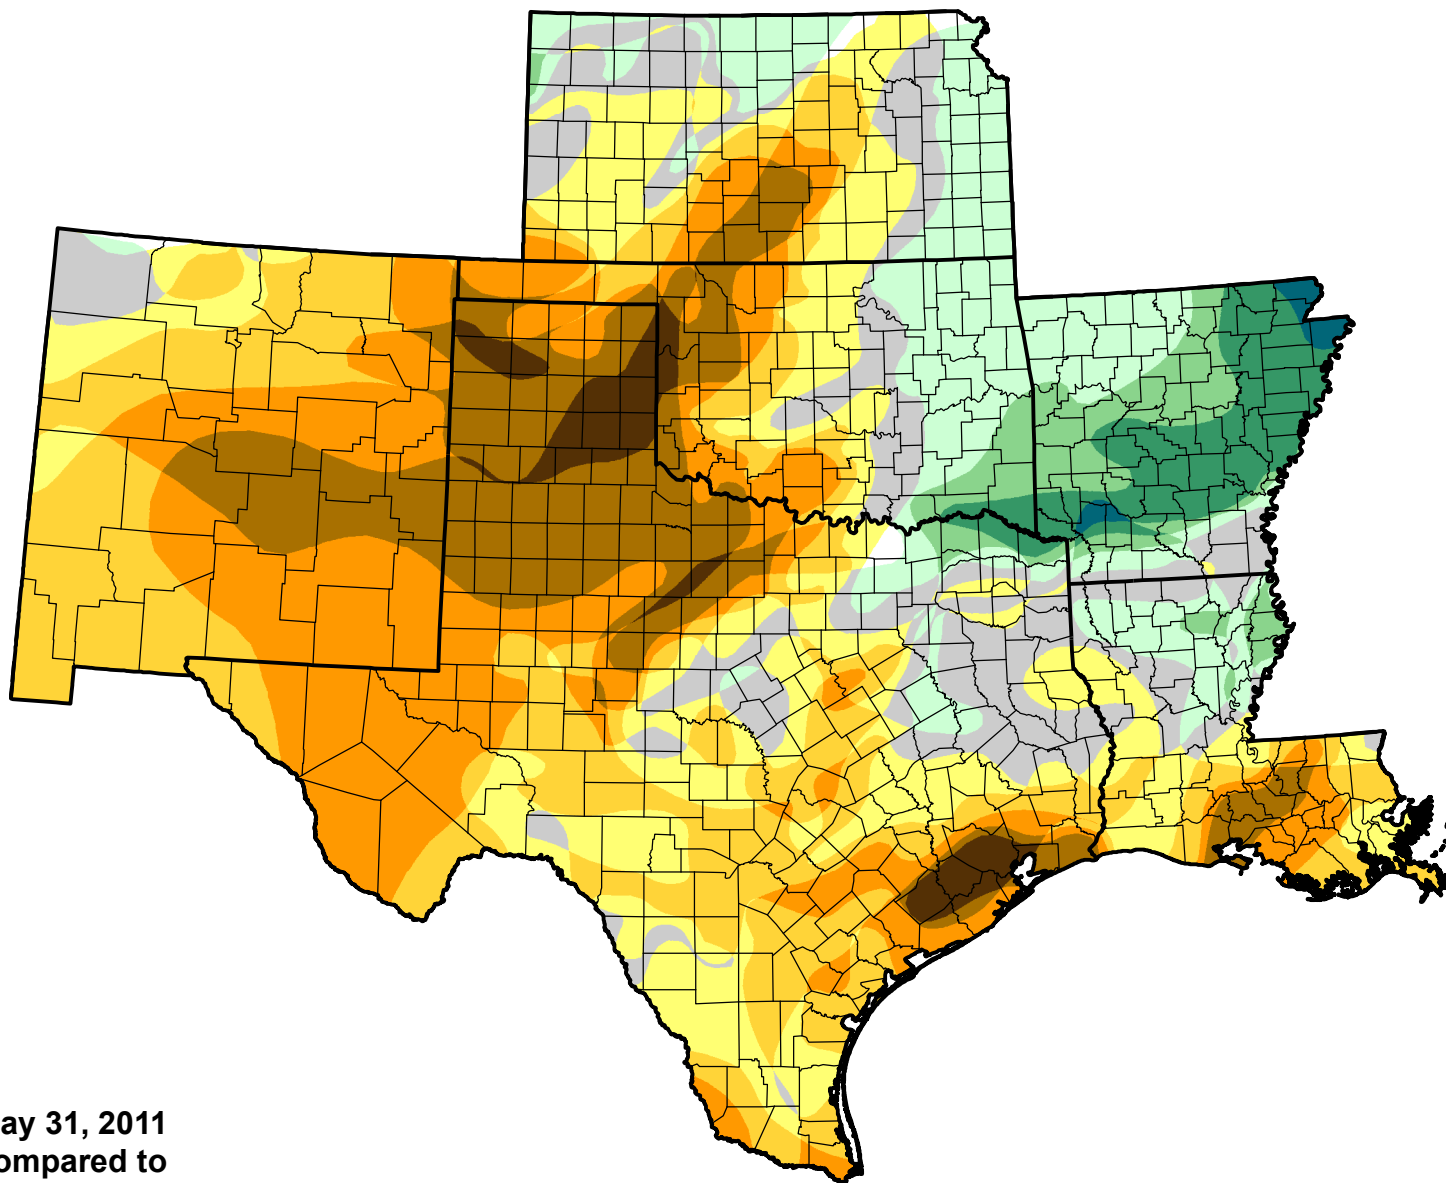

U.S. Drought Monitor Class Change - SCIPP

Start of Calendar Year

-  5 Class Degradation
-  4 Class Degradation
-  3 Class Degradation
-  2 Class Degradation
-  1 Class Degradation
-  No Change
-  1 Class Improvement
-  2 Class Improvement
-  3 Class Improvement
-  4 Class Improvement
-  5 Class Improvement

May 31, 2011
compared to
January 6, 2011

droughtmonitor.unl.edu