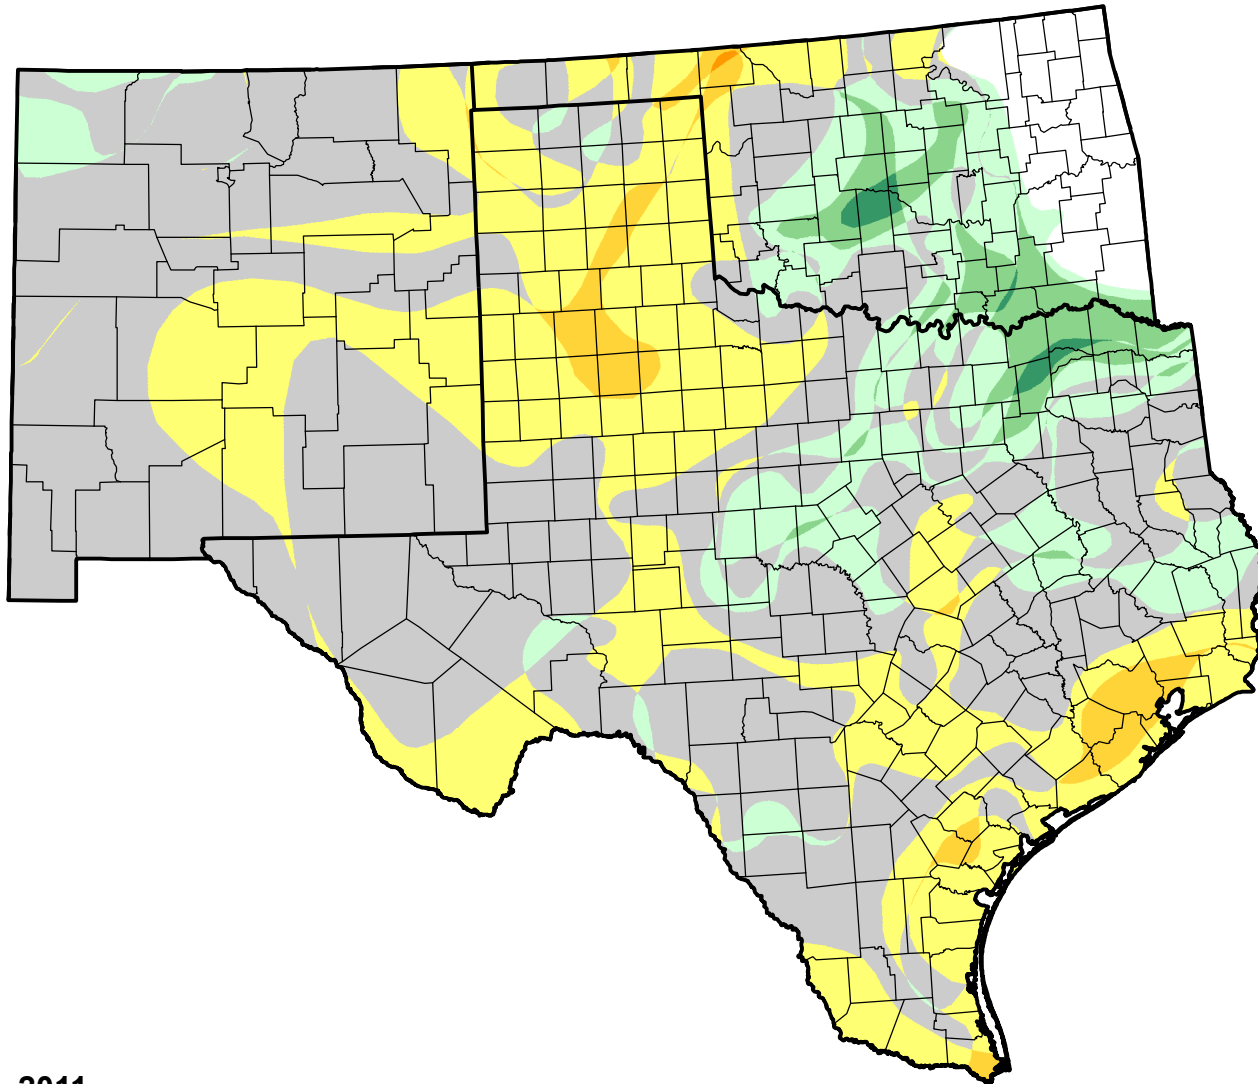

U.S. Drought Monitor Class Change - Southern Plains RDEWS

4 Week

May 31, 2011
compared to
May 5, 2011

droughtmonitor.unl.edu

-  5 Class Degradation
-  4 Class Degradation
-  3 Class Degradation
-  2 Class Degradation
-  1 Class Degradation
-  No Change
-  1 Class Improvement
-  2 Class Improvement
-  3 Class Improvement
-  4 Class Improvement
-  5 Class Improvement