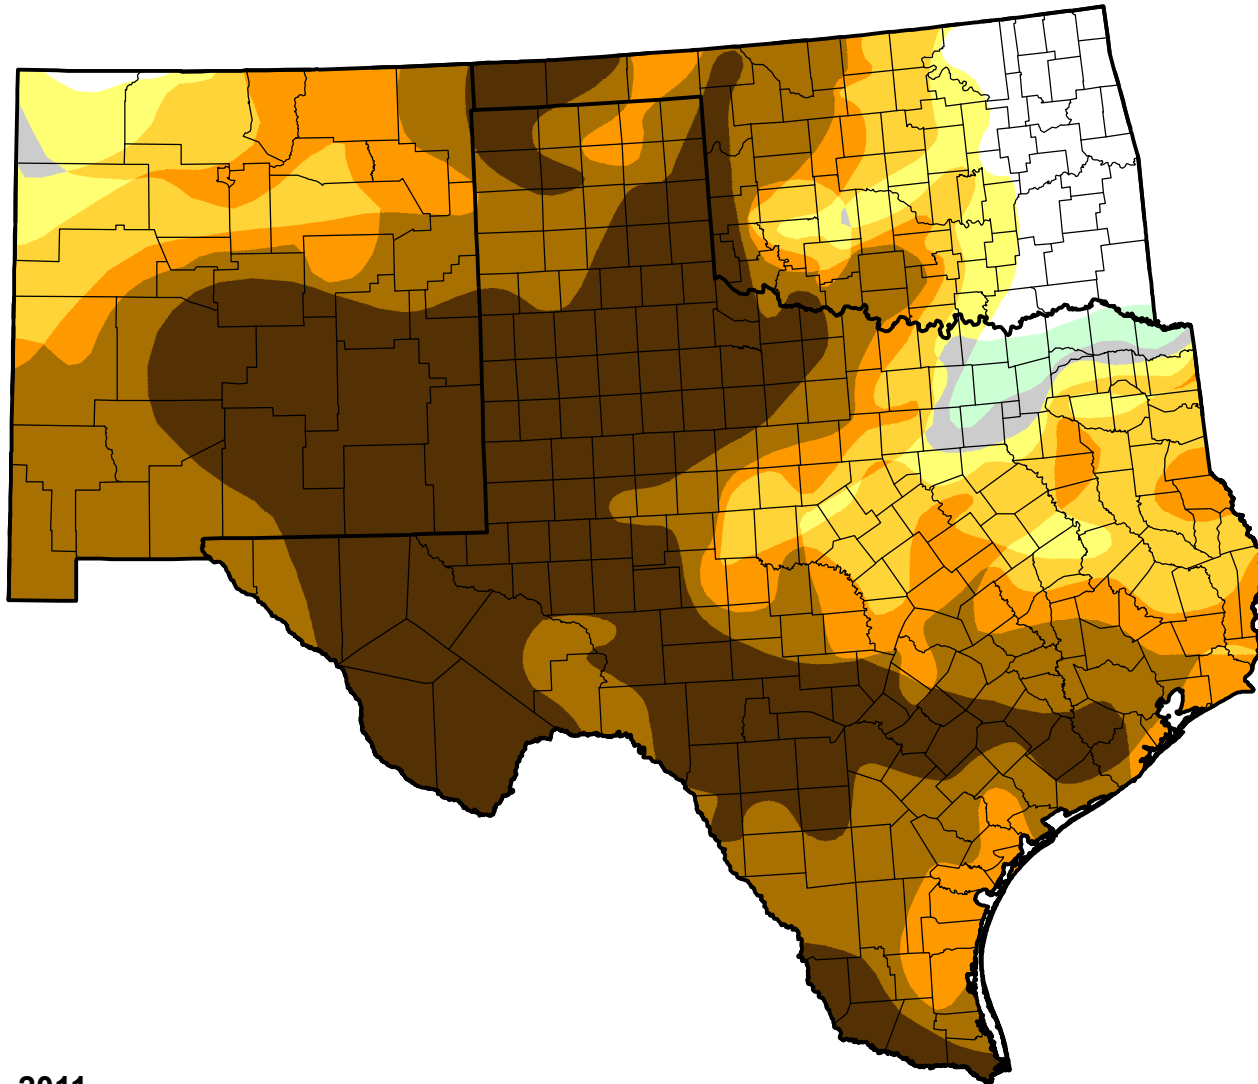

U.S. Drought Monitor Class Change - Southern Plains RDEWS

52 Week

May 31, 2011
compared to
June 3, 2010

droughtmonitor.unl.edu

- | | |
|---|---------------------|
|  | 5 Class Degradation |
|  | 4 Class Degradation |
|  | 3 Class Degradation |
|  | 2 Class Degradation |
|  | 1 Class Degradation |
|  | No Change |
|  | 1 Class Improvement |
|  | 2 Class Improvement |
|  | 3 Class Improvement |
|  | 4 Class Improvement |
|  | 5 Class Improvement |