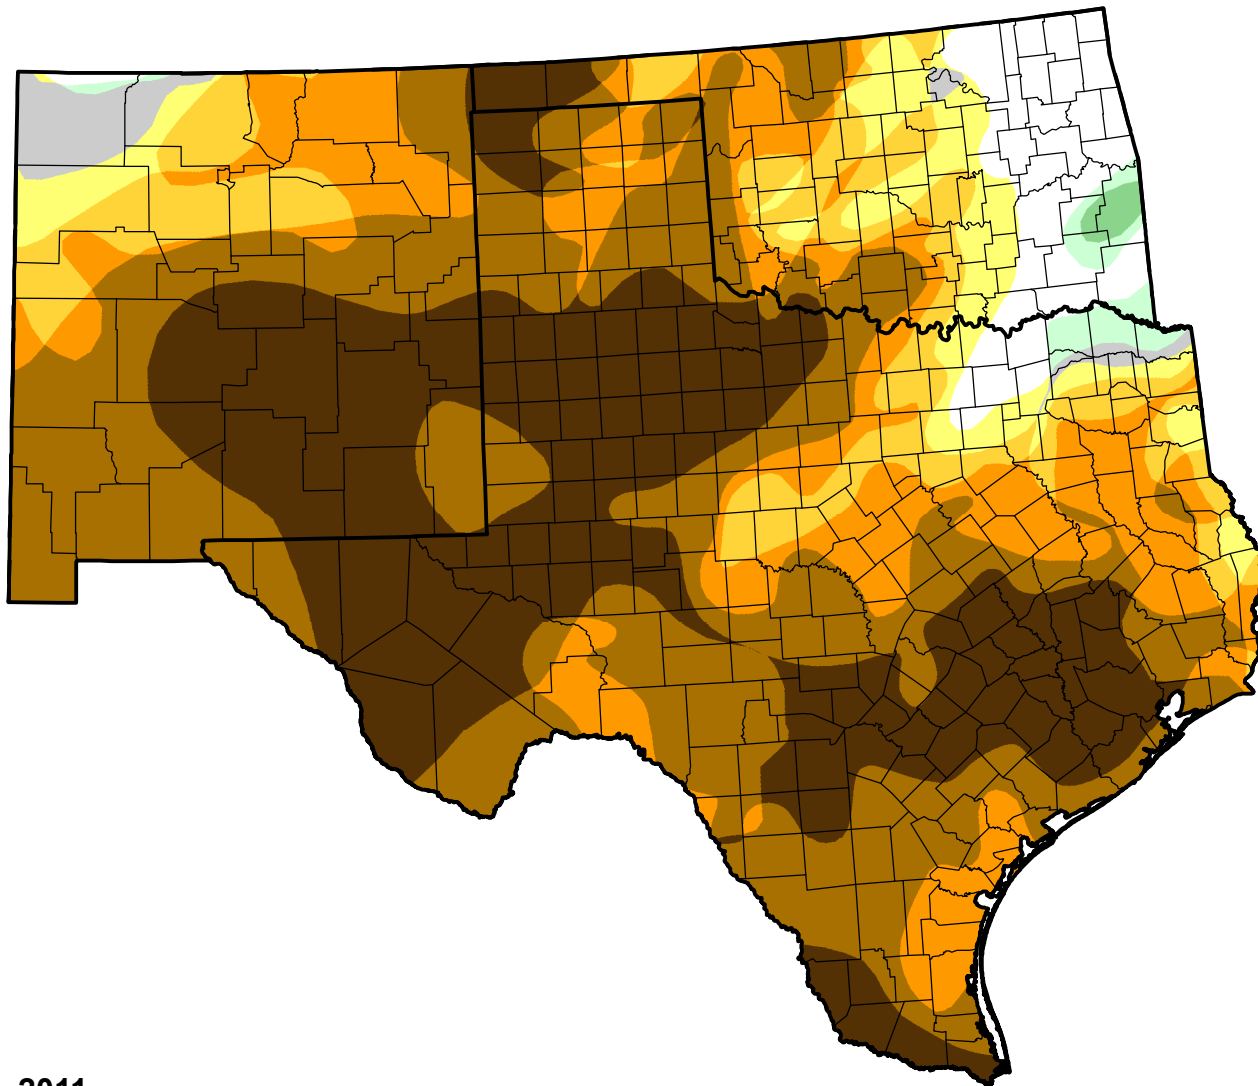

U.S. Drought Monitor Class Change - Southern Plains RDEWS

Start of Water Year

May 31, 2011
compared to
September 30, 2010

droughtmonitor.unl.edu

- | | |
|---|---------------------|
|  | 5 Class Degradation |
|  | 4 Class Degradation |
|  | 3 Class Degradation |
|  | 2 Class Degradation |
|  | 1 Class Degradation |
|  | No Change |
|  | 1 Class Improvement |
|  | 2 Class Improvement |
|  | 3 Class Improvement |
|  | 4 Class Improvement |
|  | 5 Class Improvement |