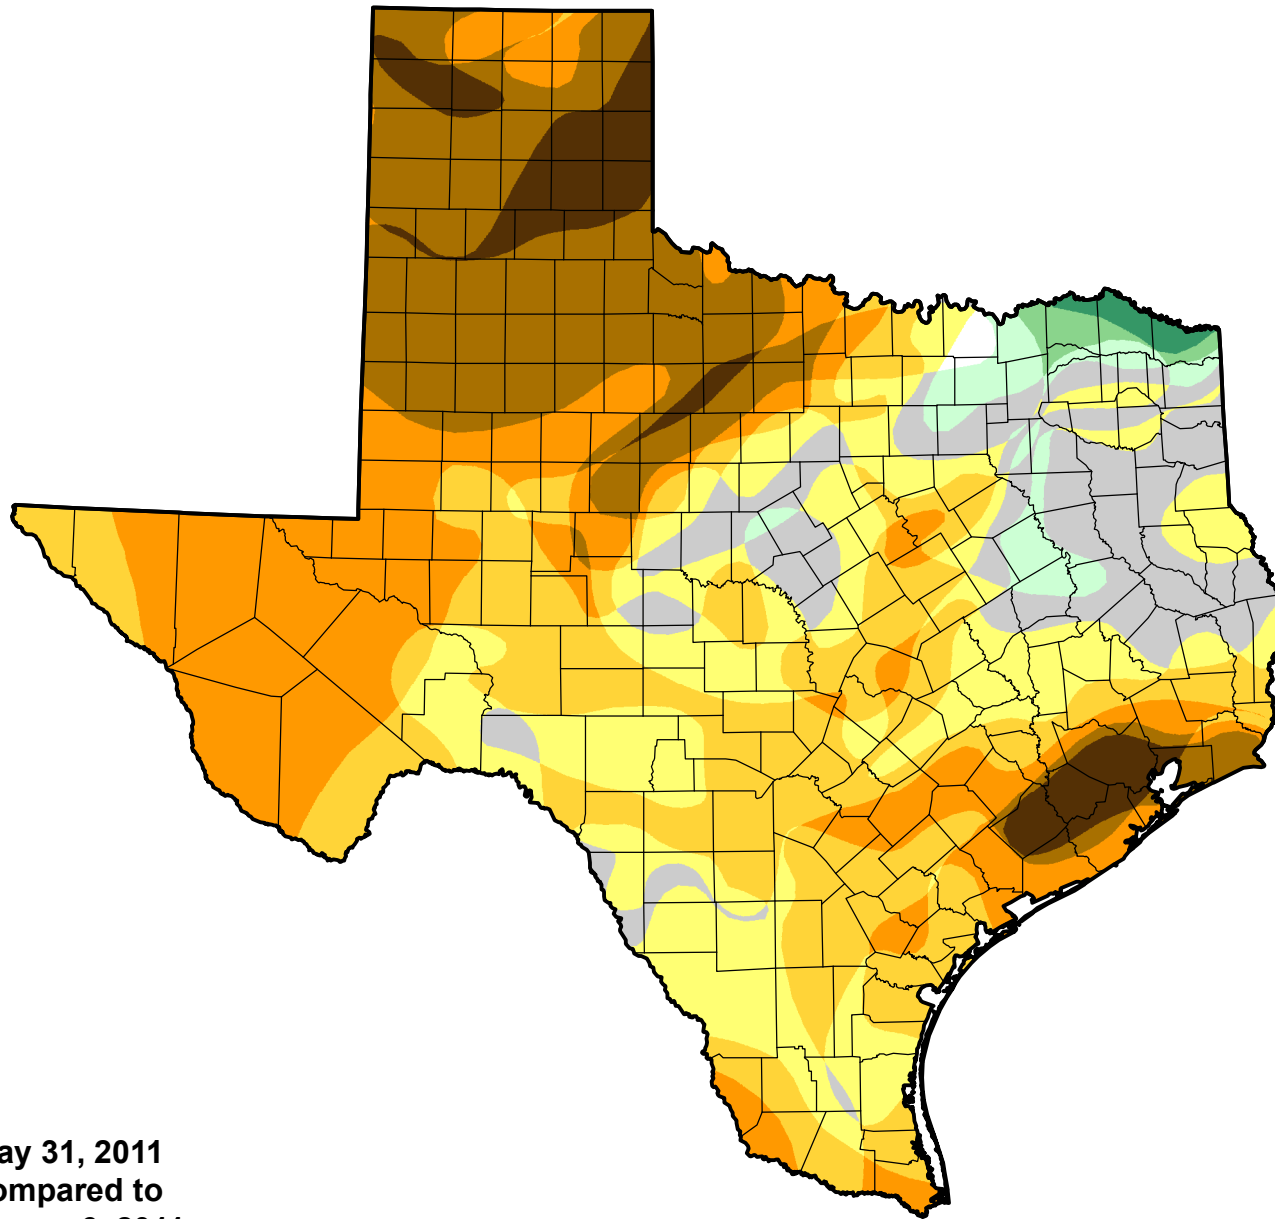

U.S. Drought Monitor Class Change - Texas

Start of Calendar Year

May 31, 2011
compared to
January 6, 2011

droughtmonitor.unl.edu

-  5 Class Degradation
-  4 Class Degradation
-  3 Class Degradation
-  2 Class Degradation
-  1 Class Degradation
-  No Change
-  1 Class Improvement
-  2 Class Improvement
-  3 Class Improvement
-  4 Class Improvement
-  5 Class Improvement