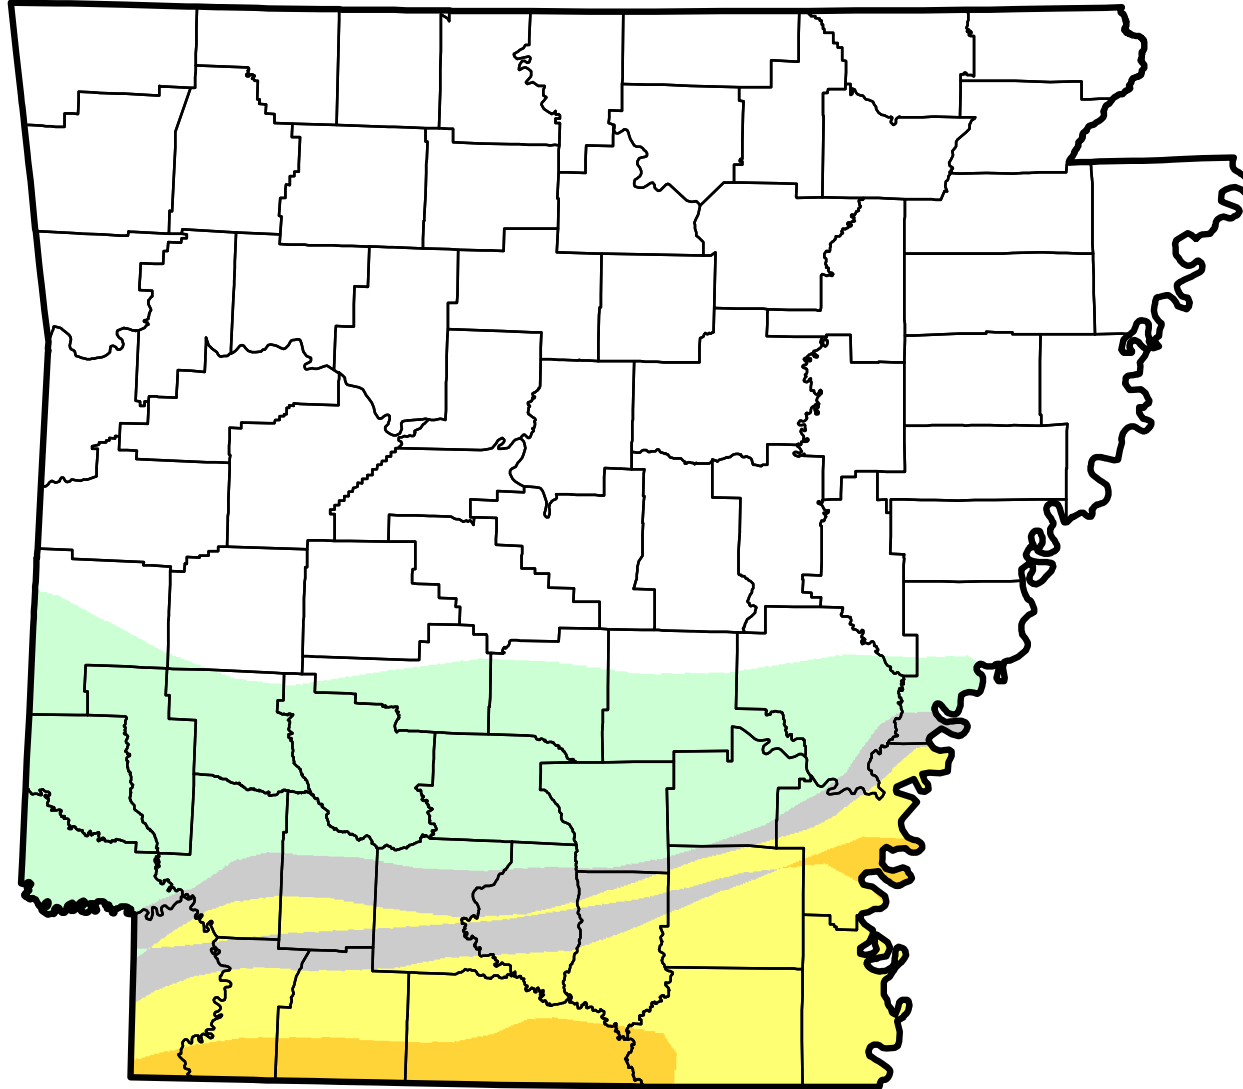

U.S. Drought Monitor Class Change - Arkansas

1 Year

June 7, 2011
compared to
June 8, 2010