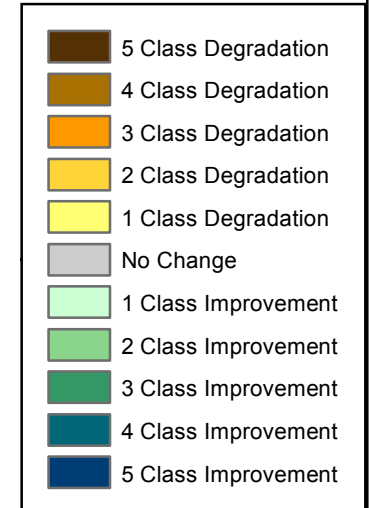

U.S. Drought Monitor Class Change - Arkansas

1 Year

June 7, 2011
compared to
June 8, 2010