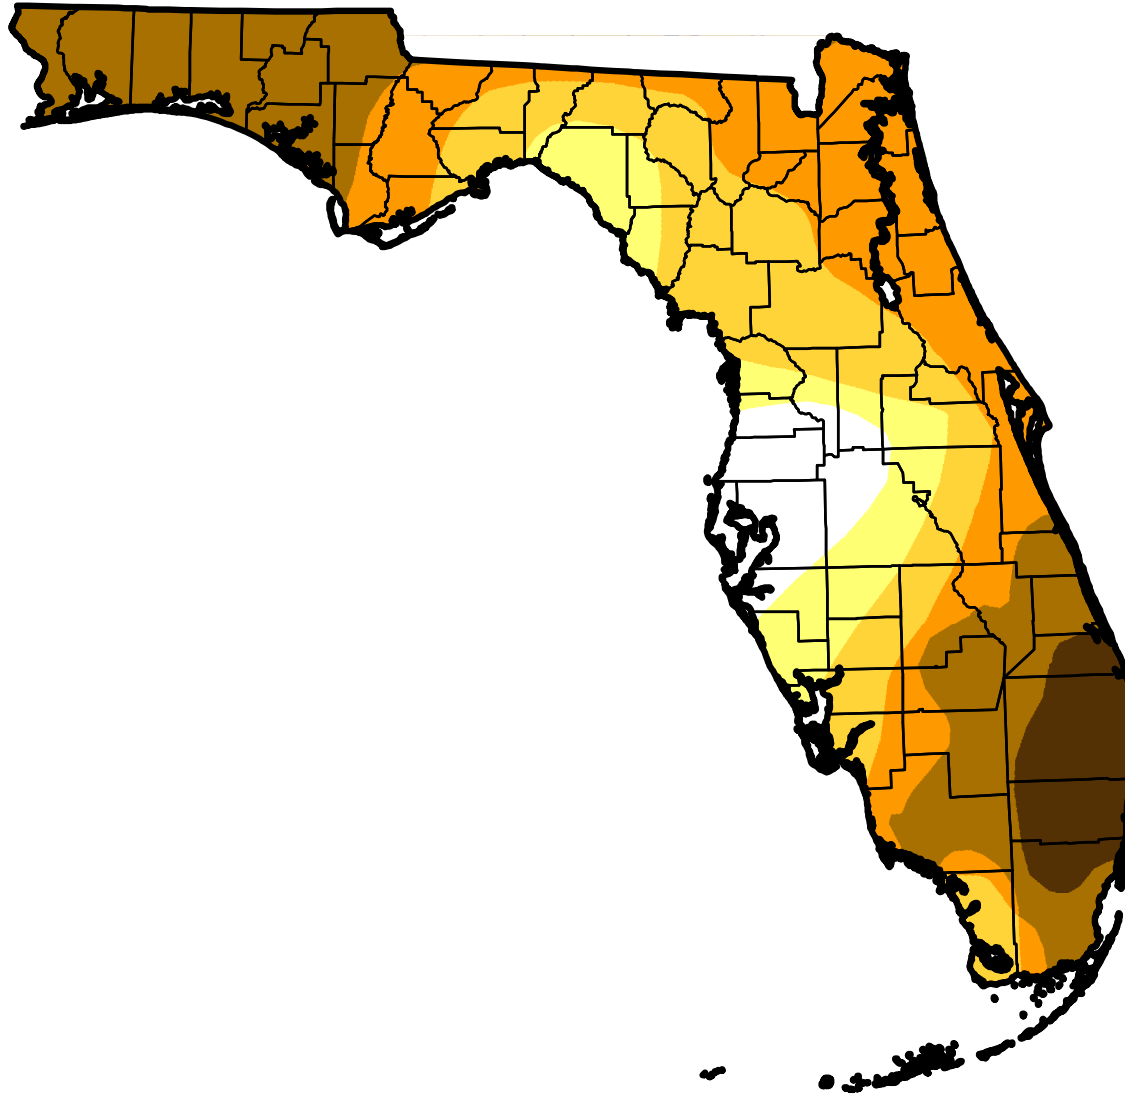

# U.S. Drought Monitor Class Change - Florida 2 Years

June 7, 2011  
compared to  
June 9, 2009