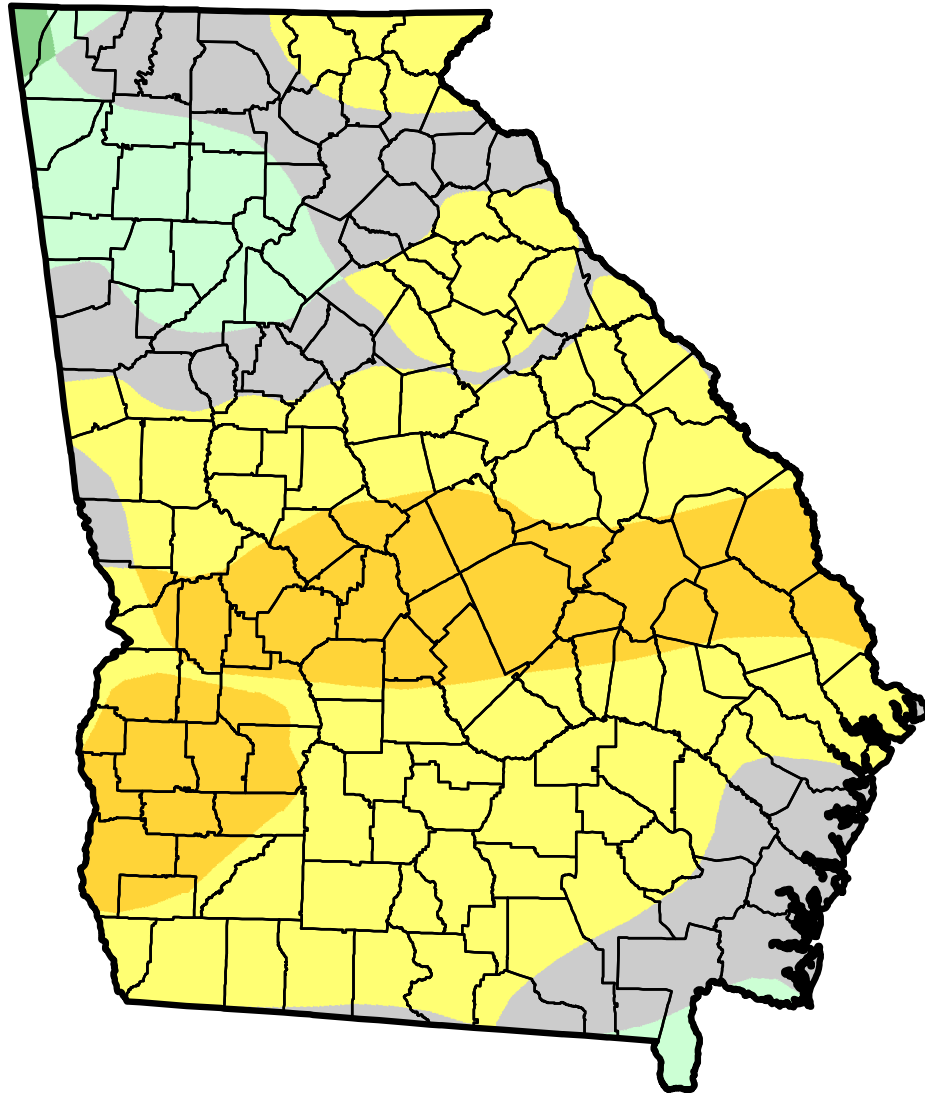

U.S. Drought Monitor Class Change - Georgia

6 Months

June 7, 2011
compared to
December 21, 2010