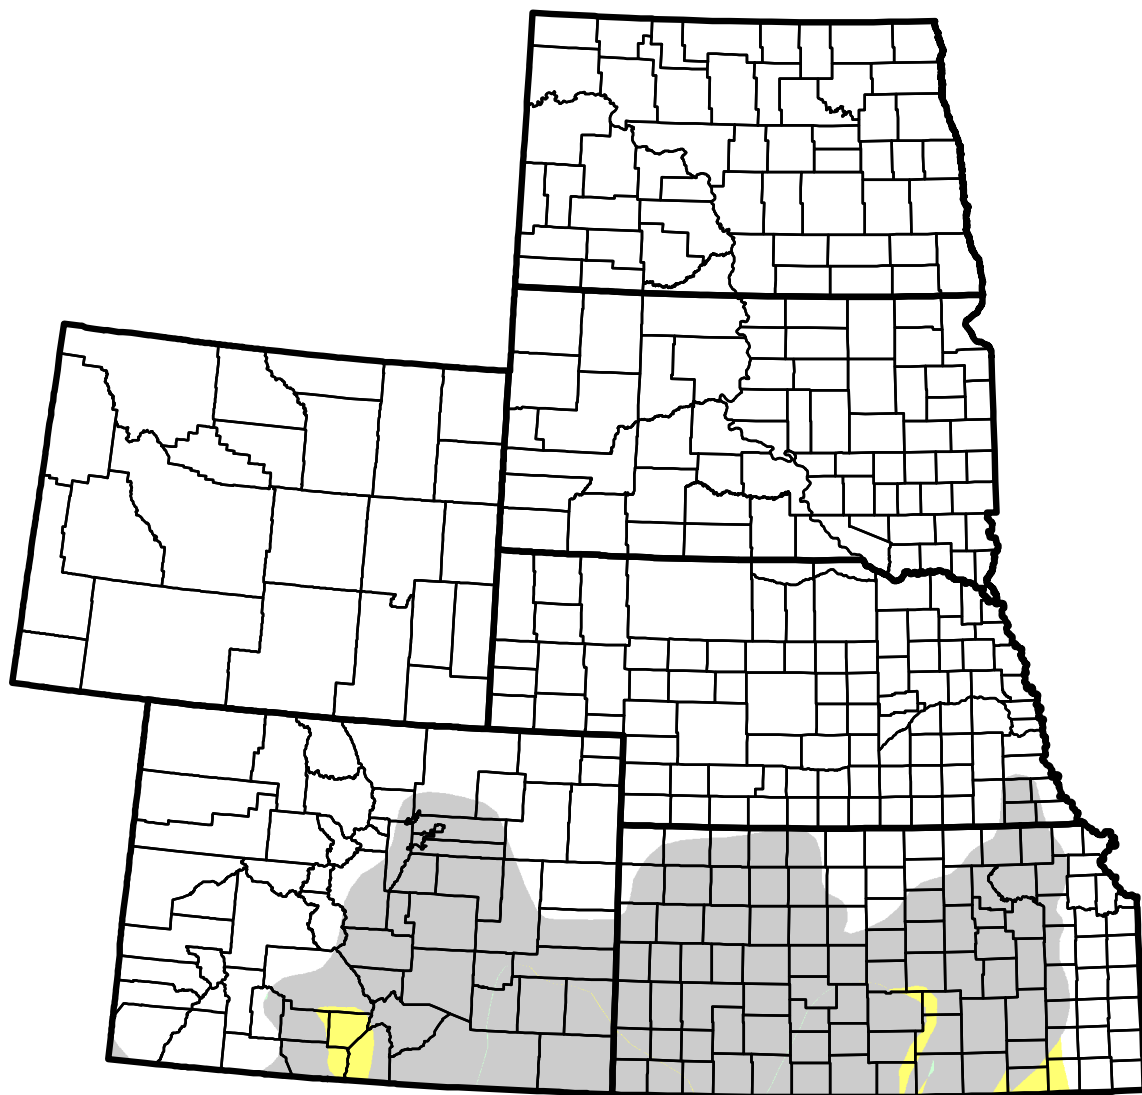

U.S. Drought Monitor Class Change - High Plains

1 Week

June 7, 2011
compared to
May 31, 2011