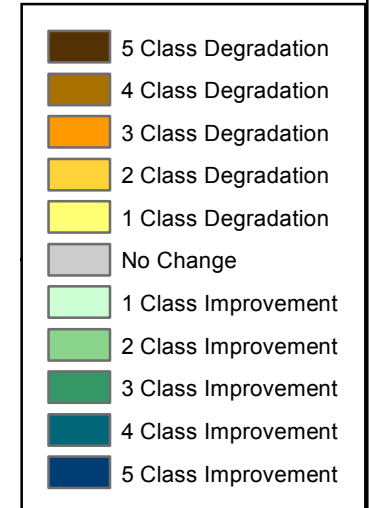

U.S. Drought Monitor Class Change - Iowa

2 Years

June 7, 2011
compared to
June 9, 2009