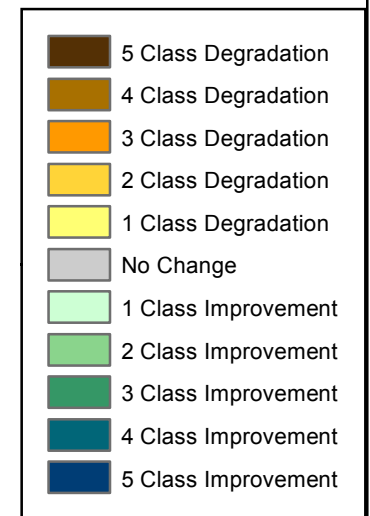

U.S. Drought Monitor Class Change - Illinois

1 Month

June 7, 2011
compared to
May 10, 2011