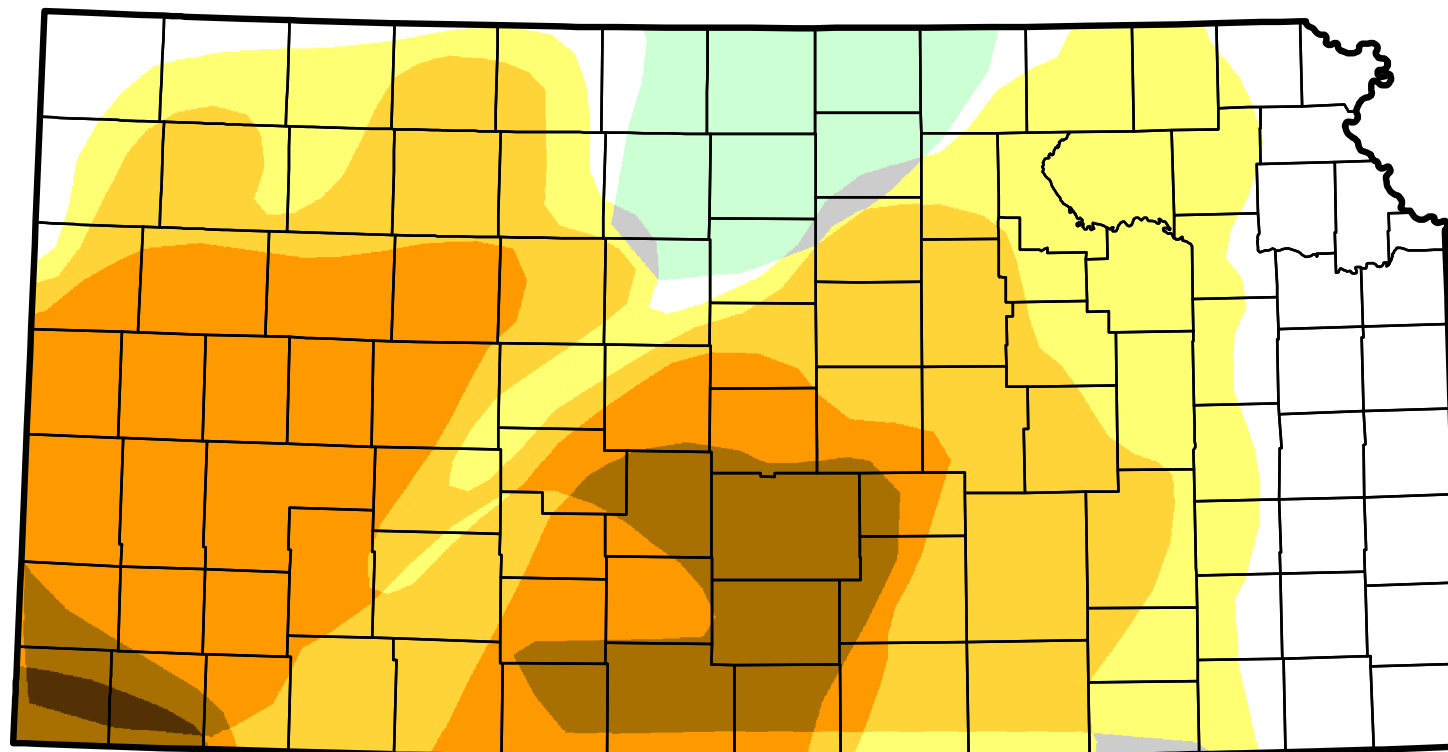

# U.S. Drought Monitor Class Change - Kansas

## 2 Years

June 7, 2011  
compared to  
June 9, 2009