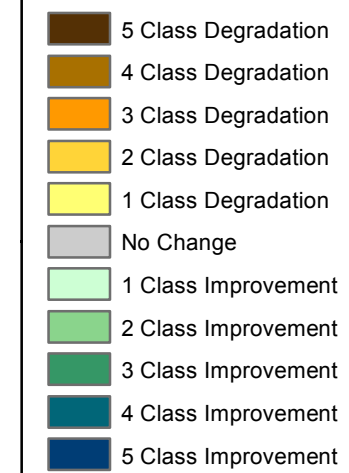

U.S. Drought Monitor Class Change - Kansas

2 Years

June 7, 2011
compared to
June 9, 2009