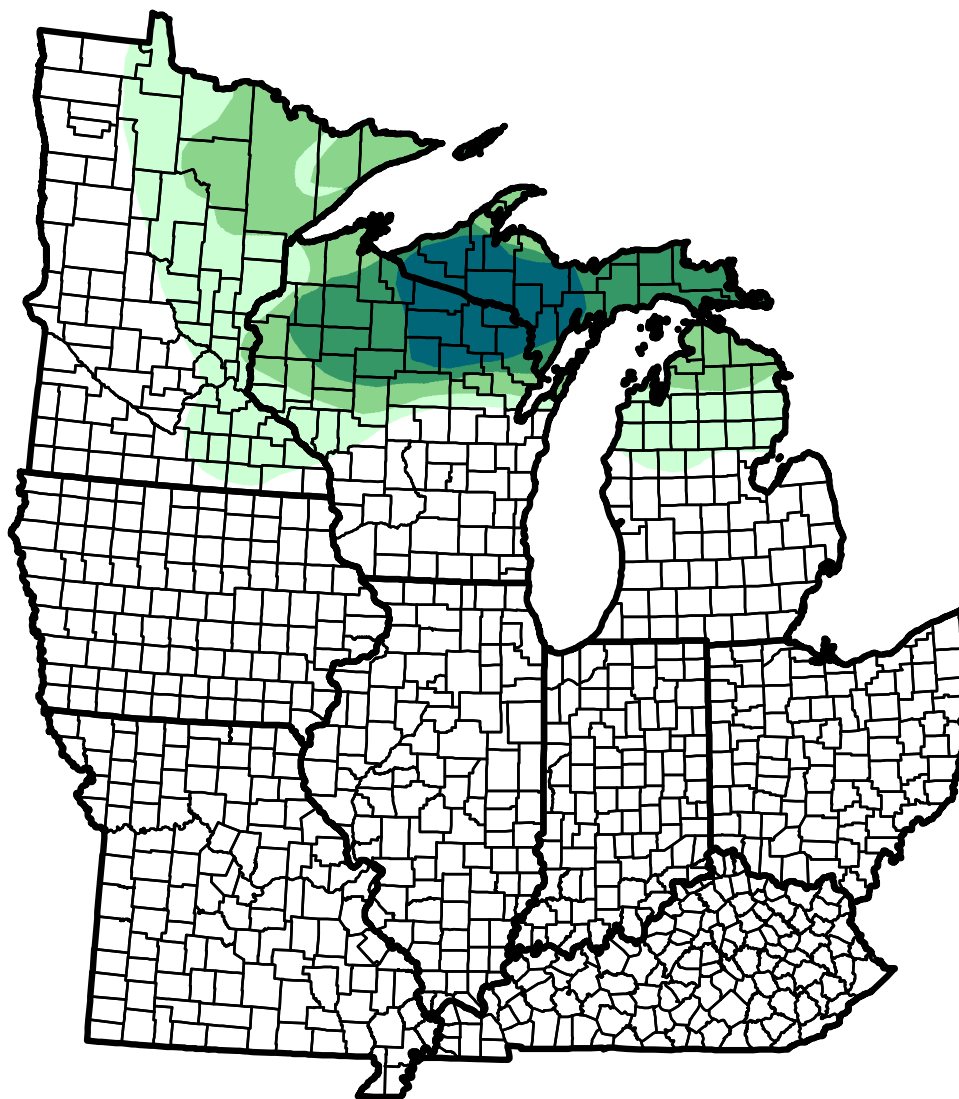

U.S. Drought Monitor Class Change - Midwest 1 Year

June 7, 2011
compared to
June 8, 2010