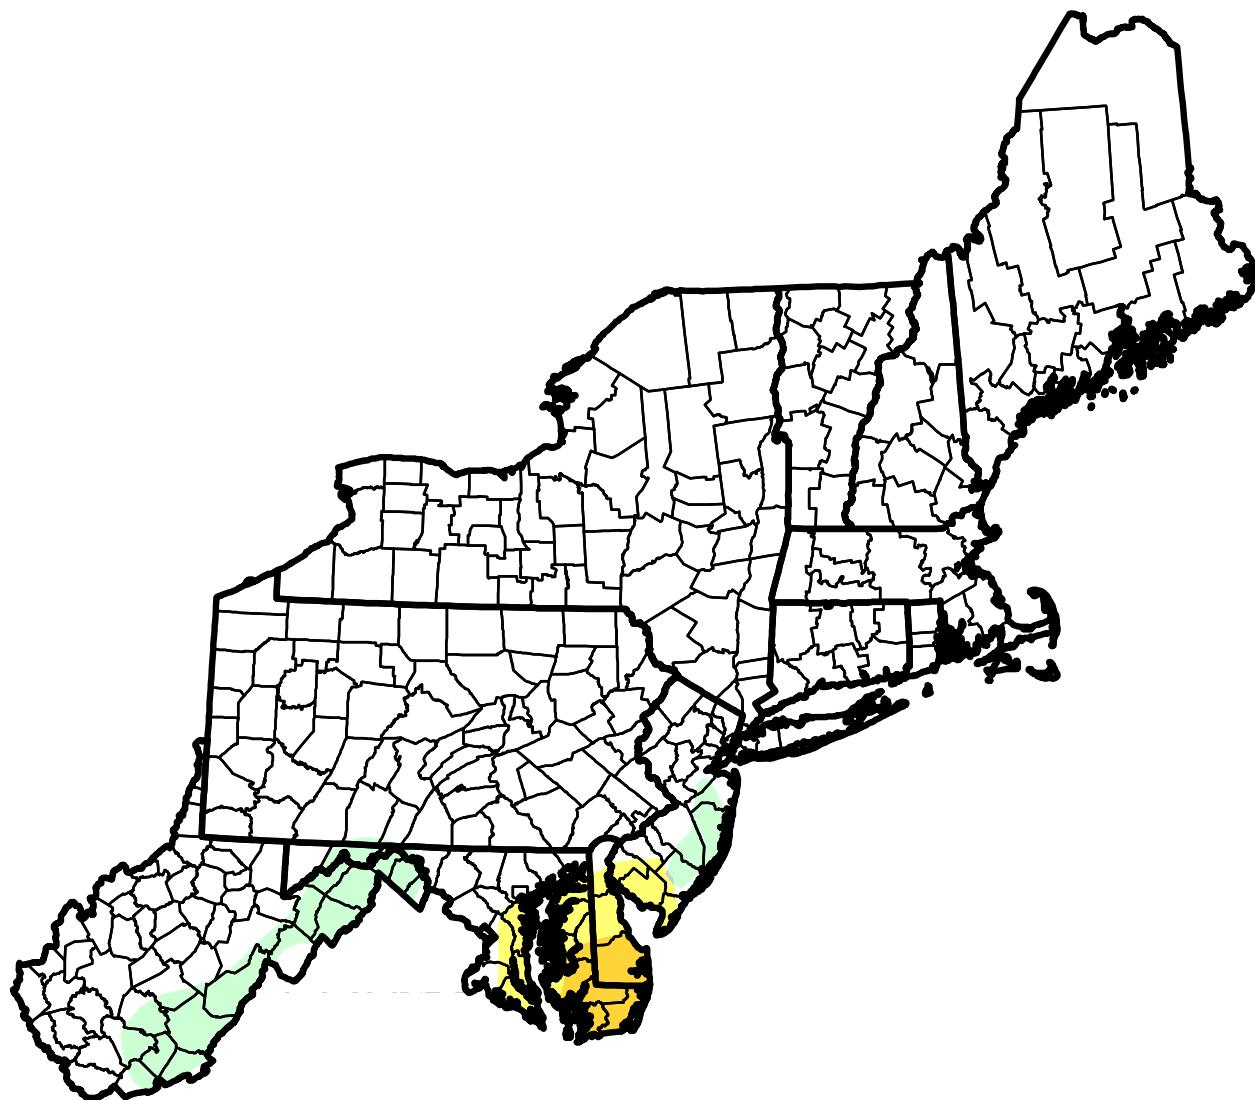

U.S. Drought Monitor Class Change - Northeast

26 Week

June 7, 2011
compared to
December 7, 2010