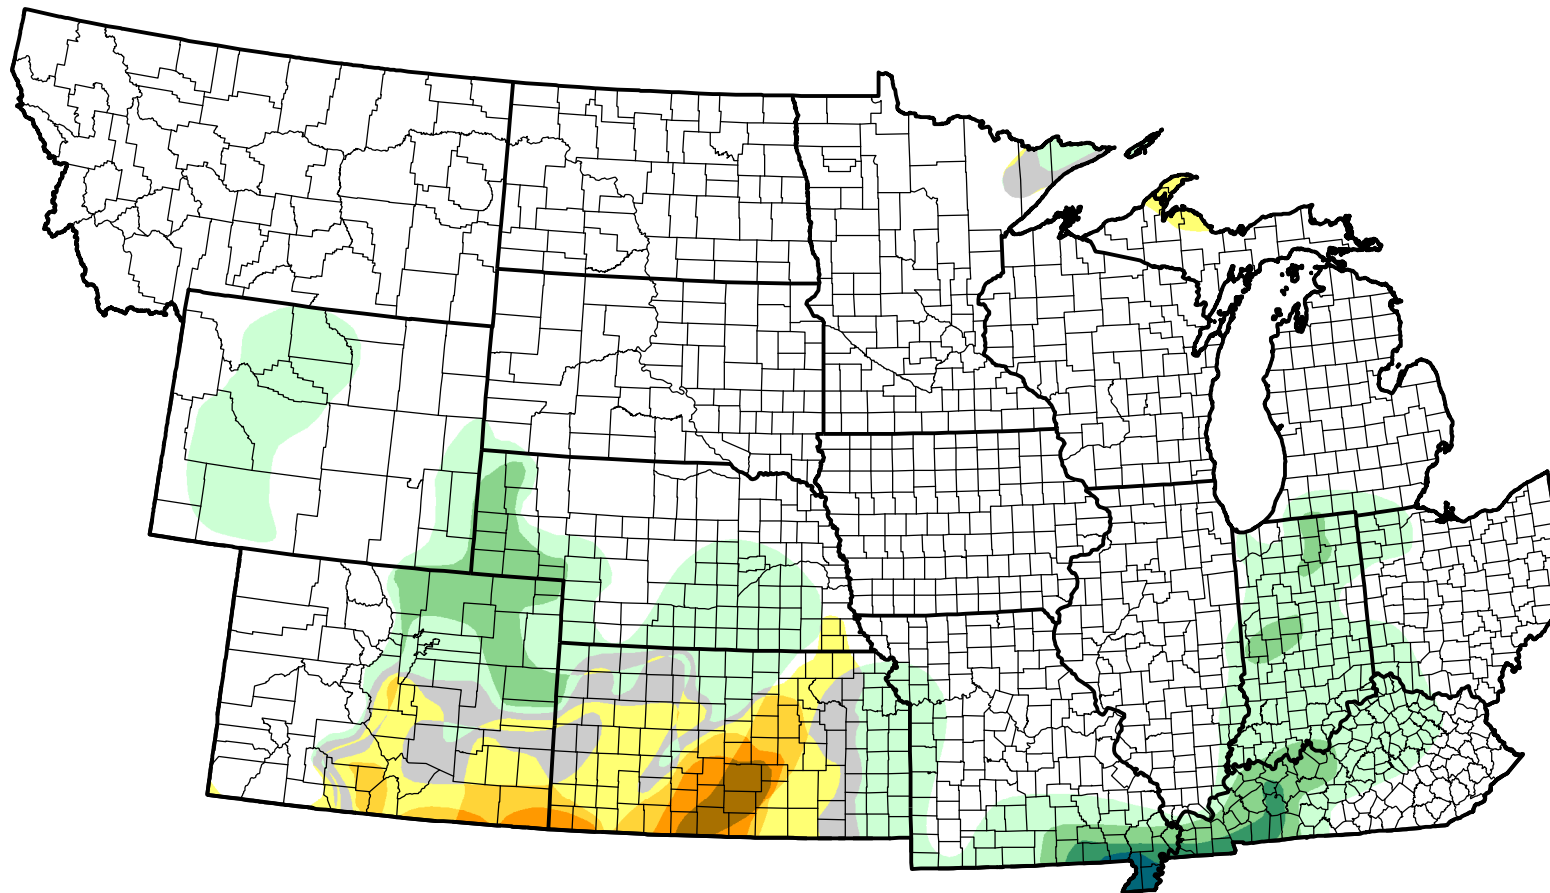

U.S. Drought Monitor Class Change - NWS Central Start of Calendar Year

-  5 Class Degradation
-  4 Class Degradation
-  3 Class Degradation
-  2 Class Degradation
-  1 Class Degradation
-  No Change
-  1 Class Improvement
-  2 Class Improvement
-  3 Class Improvement
-  4 Class Improvement
-  5 Class Improvement

June 7, 2011
compared to
January 6, 2011

droughtmonitor.unl.edu