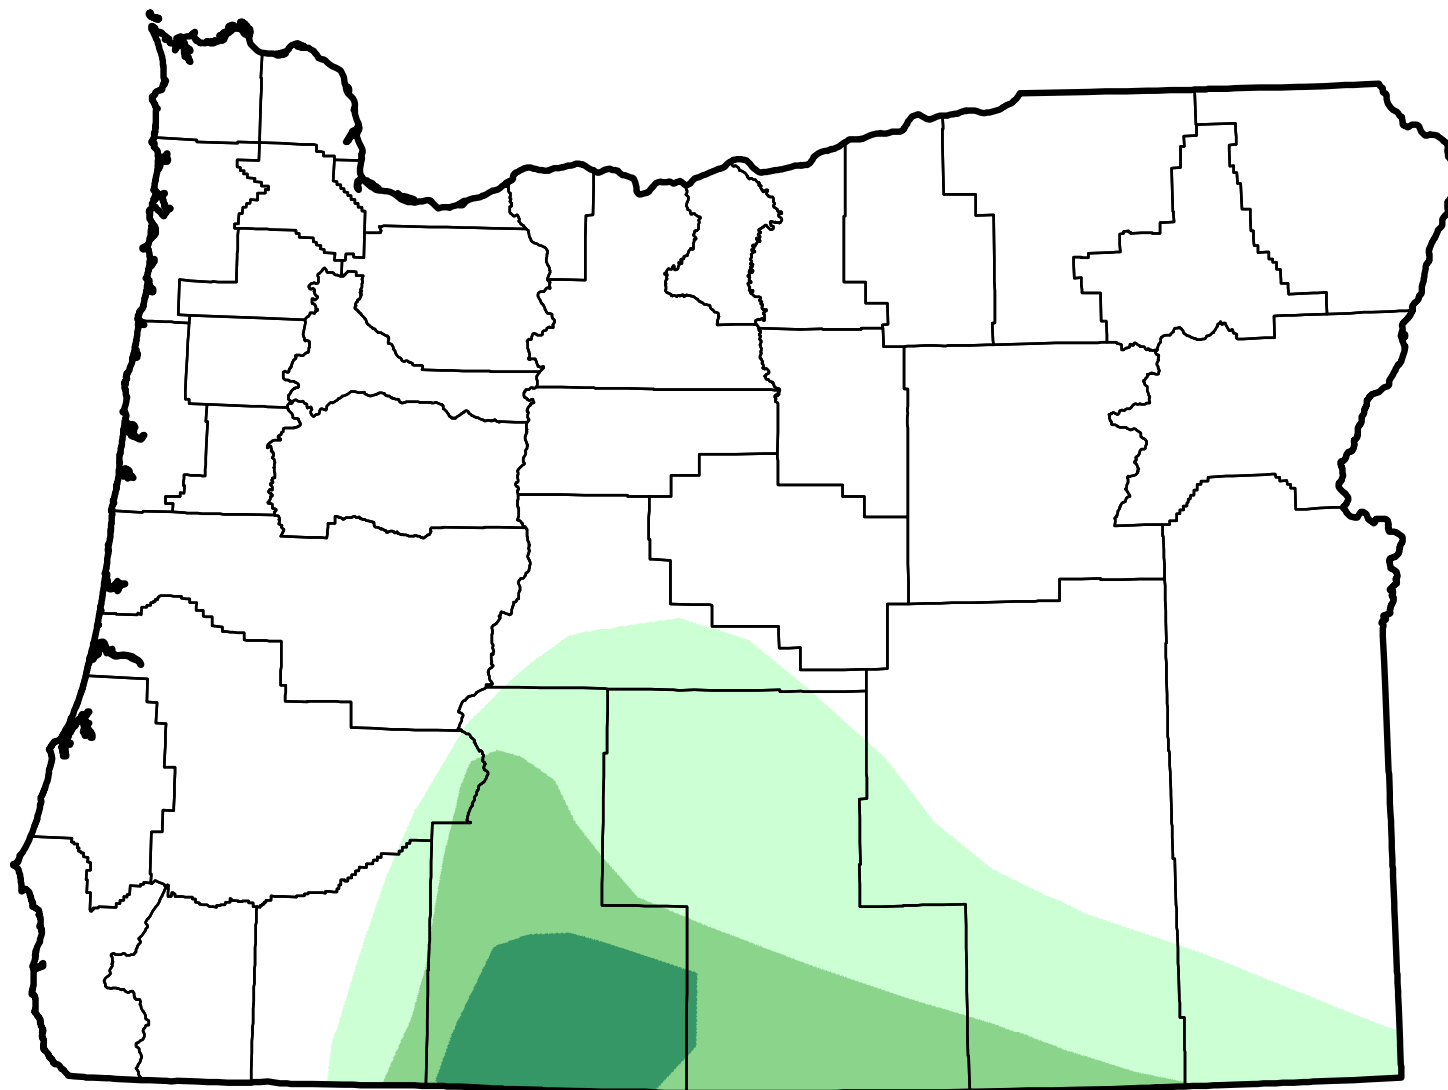

U.S. Drought Monitor Class Change - Oregon

Start of Water Year

June 7, 2011
compared to
September 28, 2010