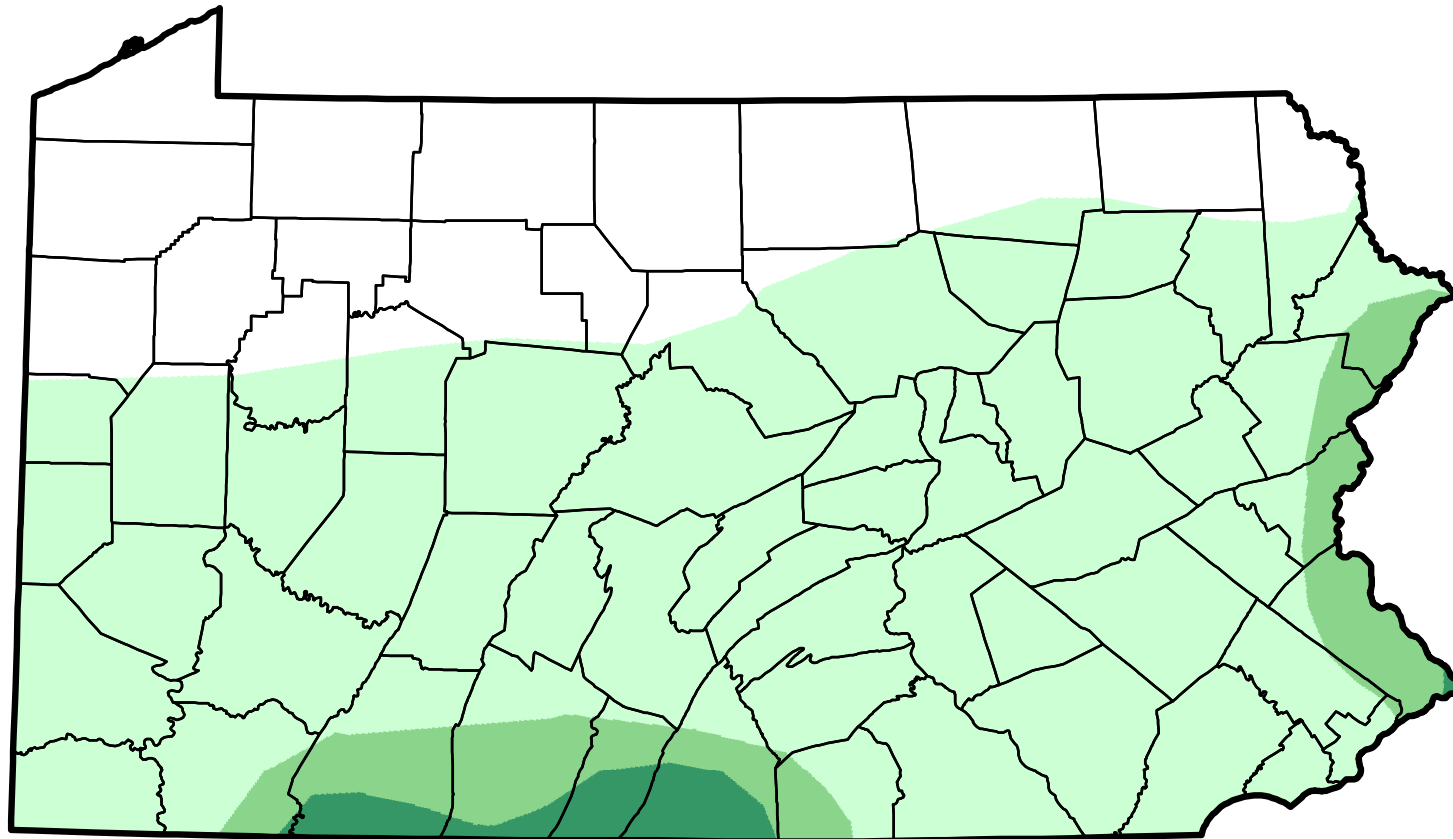

# U.S. Drought Monitor Class Change - Pennsylvania

Start of Water Year

June 7, 2011  
compared to  
September 28, 2010