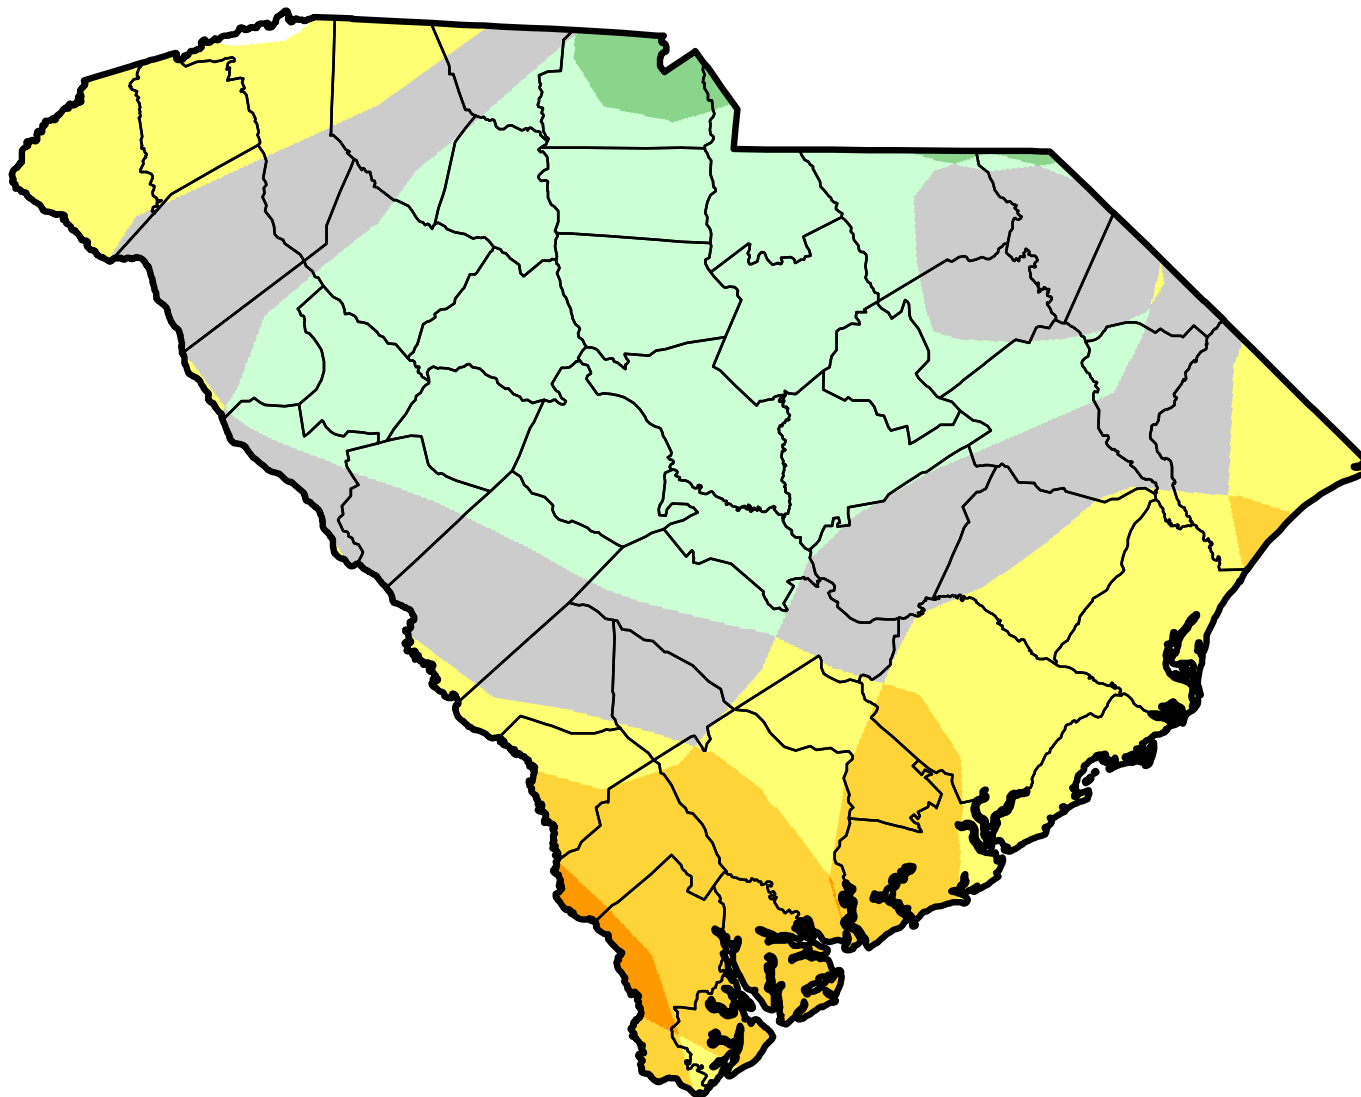

U.S. Drought Monitor Class Change - South Carolina

3 months

June 7, 2011
compared to
March 15, 2011