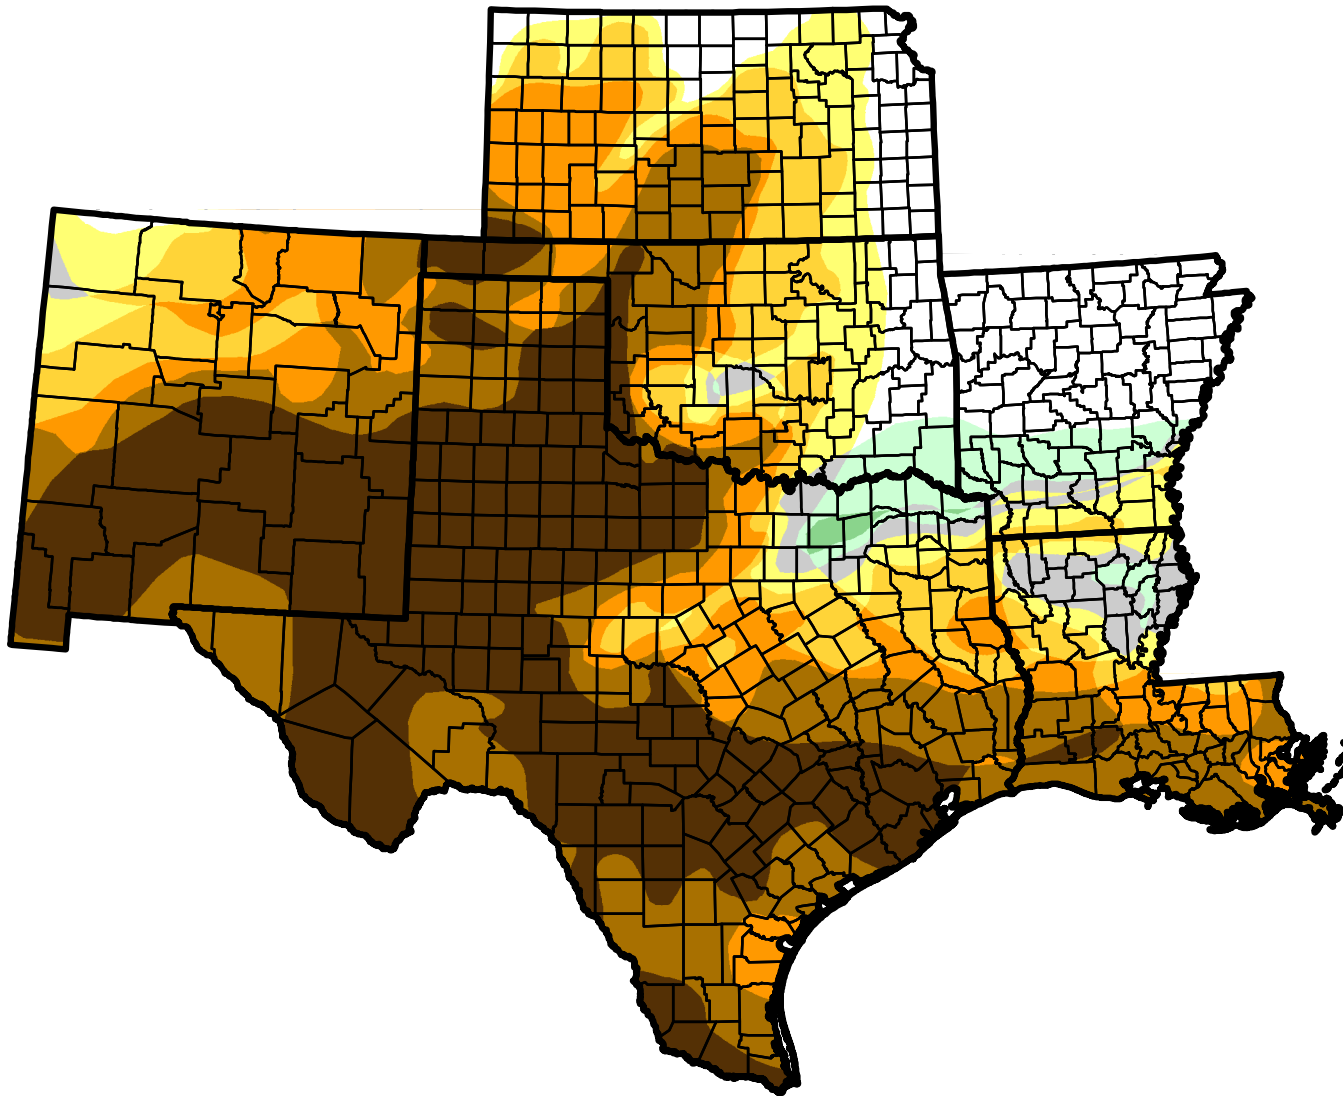

U.S. Drought Monitor Class Change - Southern Plains

1 Year

June 7, 2011
compared to
June 8, 2010