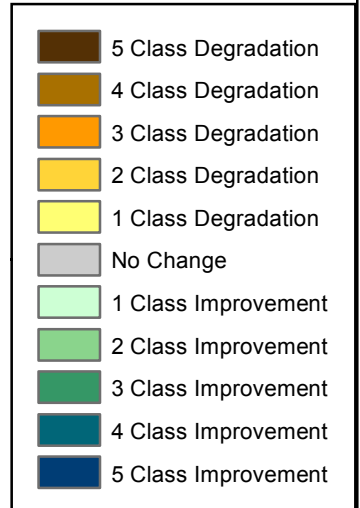

U.S. Drought Monitor Class Change - Southern Plains

1 Year

June 7, 2011
compared to
June 8, 2010