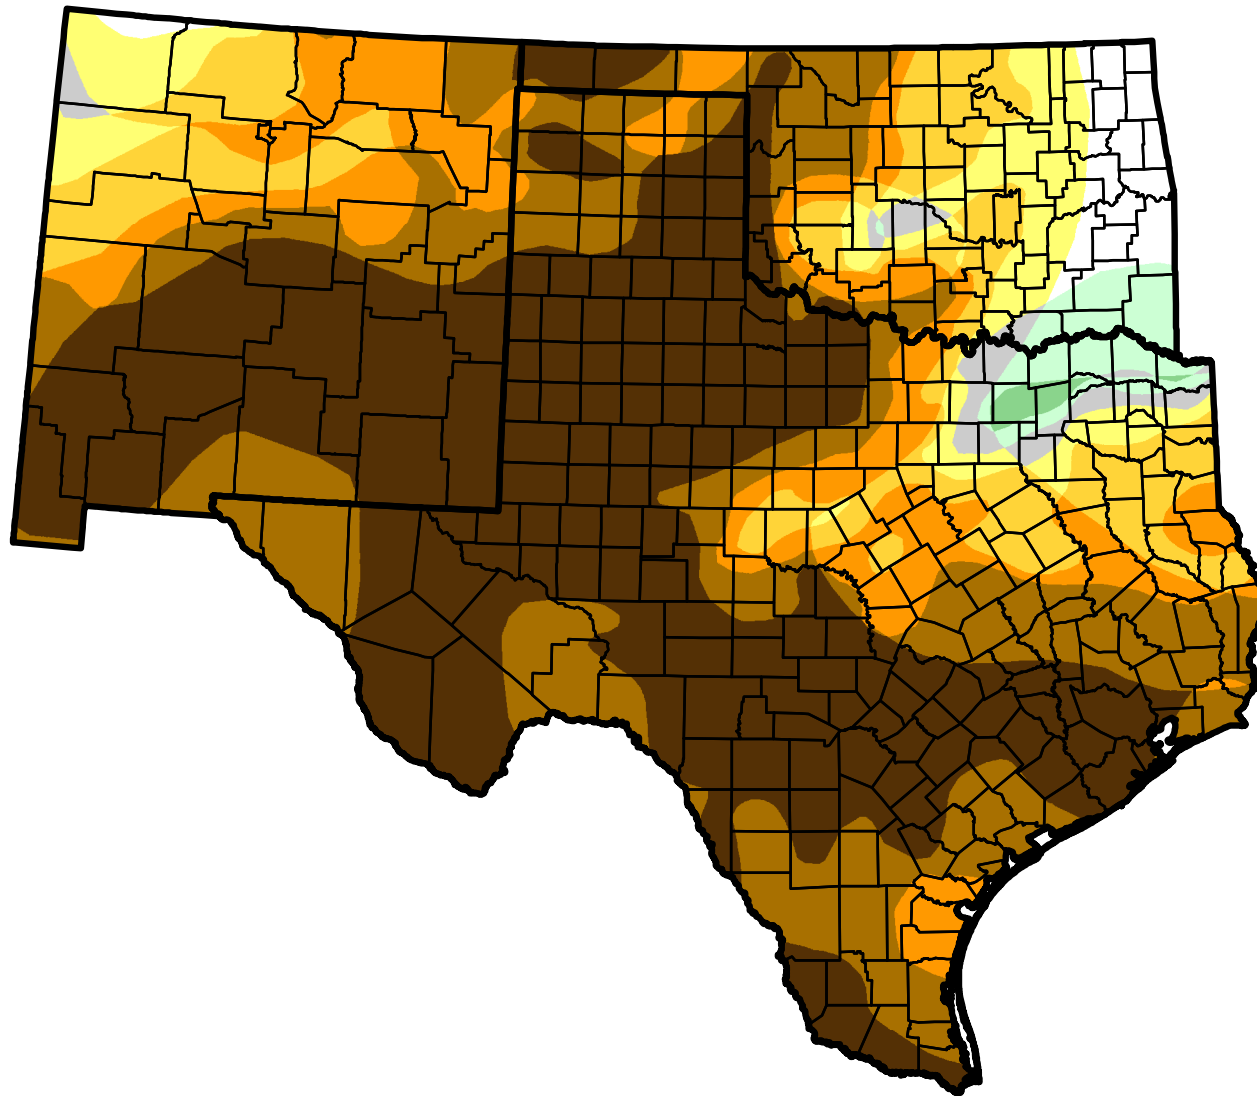

U.S. Drought Monitor Class Change - Southern Plains Area

1 Year

June 7, 2011
compared to
June 8, 2010