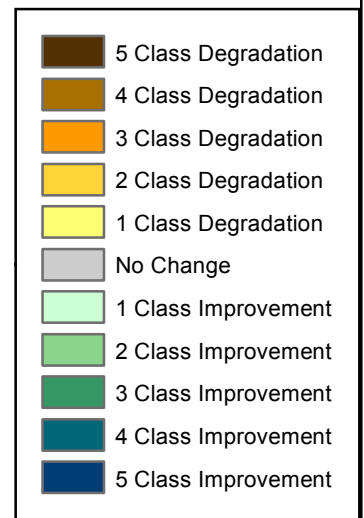

U.S. Drought Monitor Class Change - Southern Plains Area

1 Year

June 7, 2011
compared to
June 8, 2010