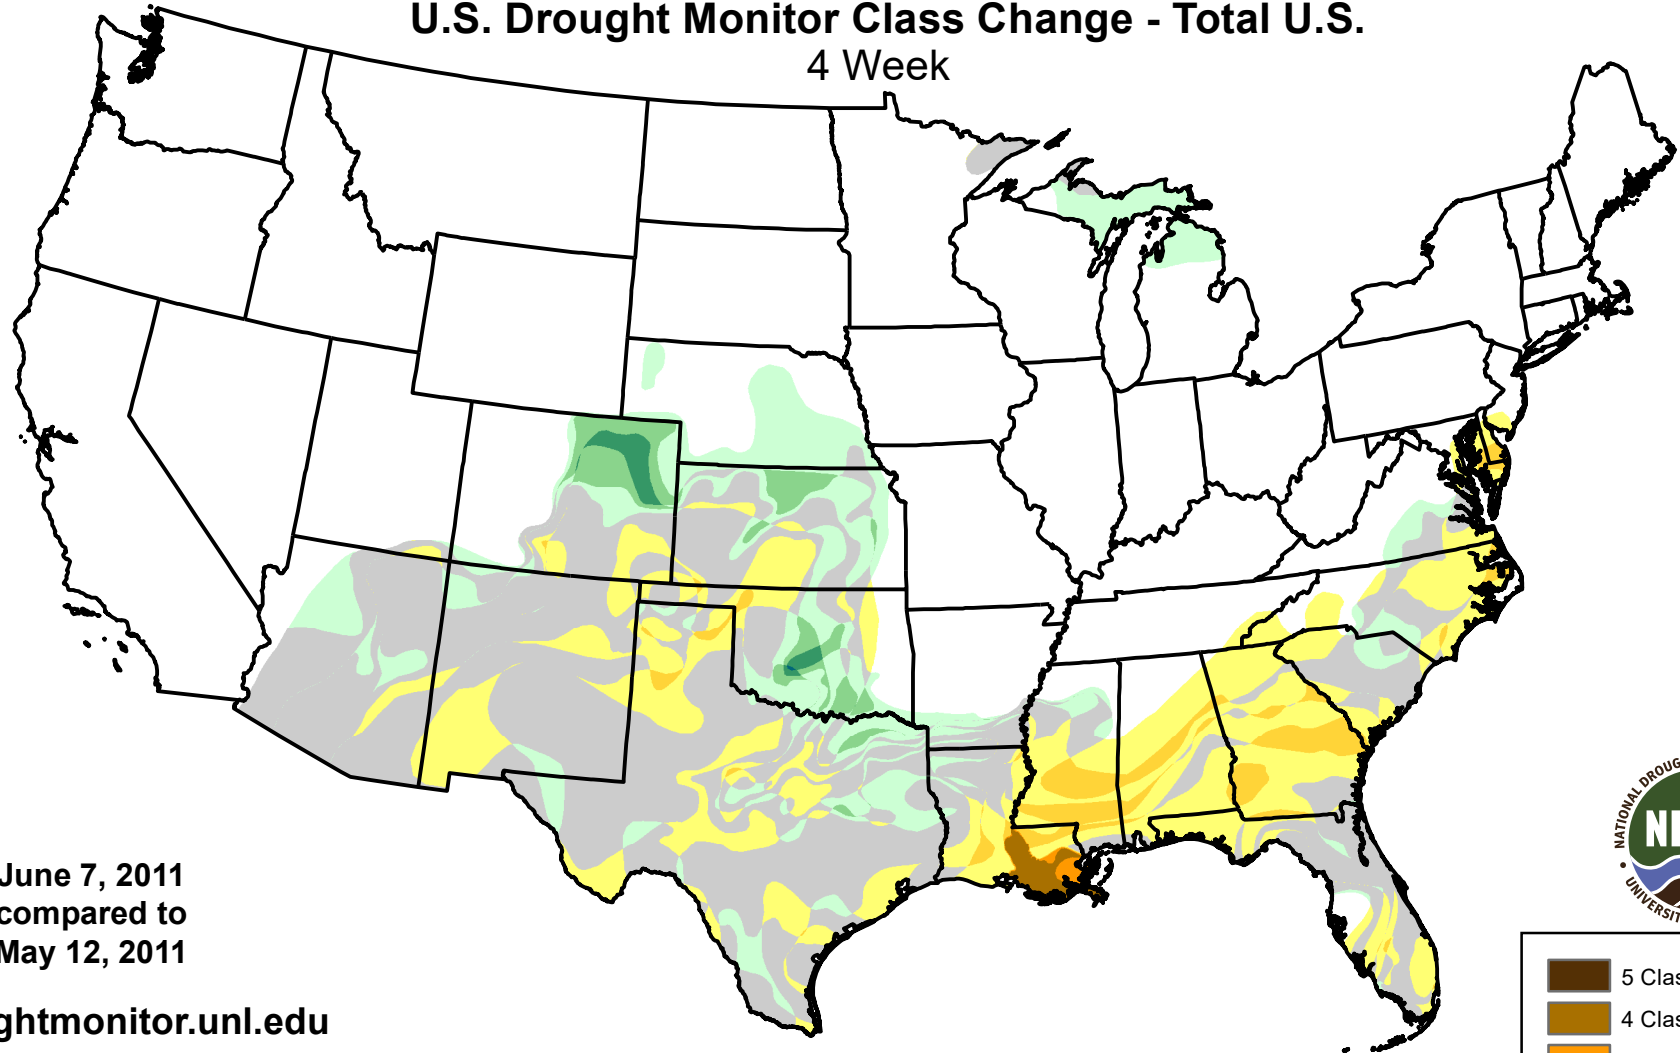

# U.S. Drought Monitor Class Change - Total U.S.

4 Week

June 7, 2011  
compared to  
May 12, 2011

[droughtmonitor.unl.edu](http://droughtmonitor.unl.edu)

-  5 Class Degradation
-  4 Class Degradation
-  3 Class Degradation
-  2 Class Degradation
-  1 Class Degradation
-  No Change
-  1 Class Improvement
-  2 Class Improvement
-  3 Class Improvement
-  4 Class Improvement
-  5 Class Improvement