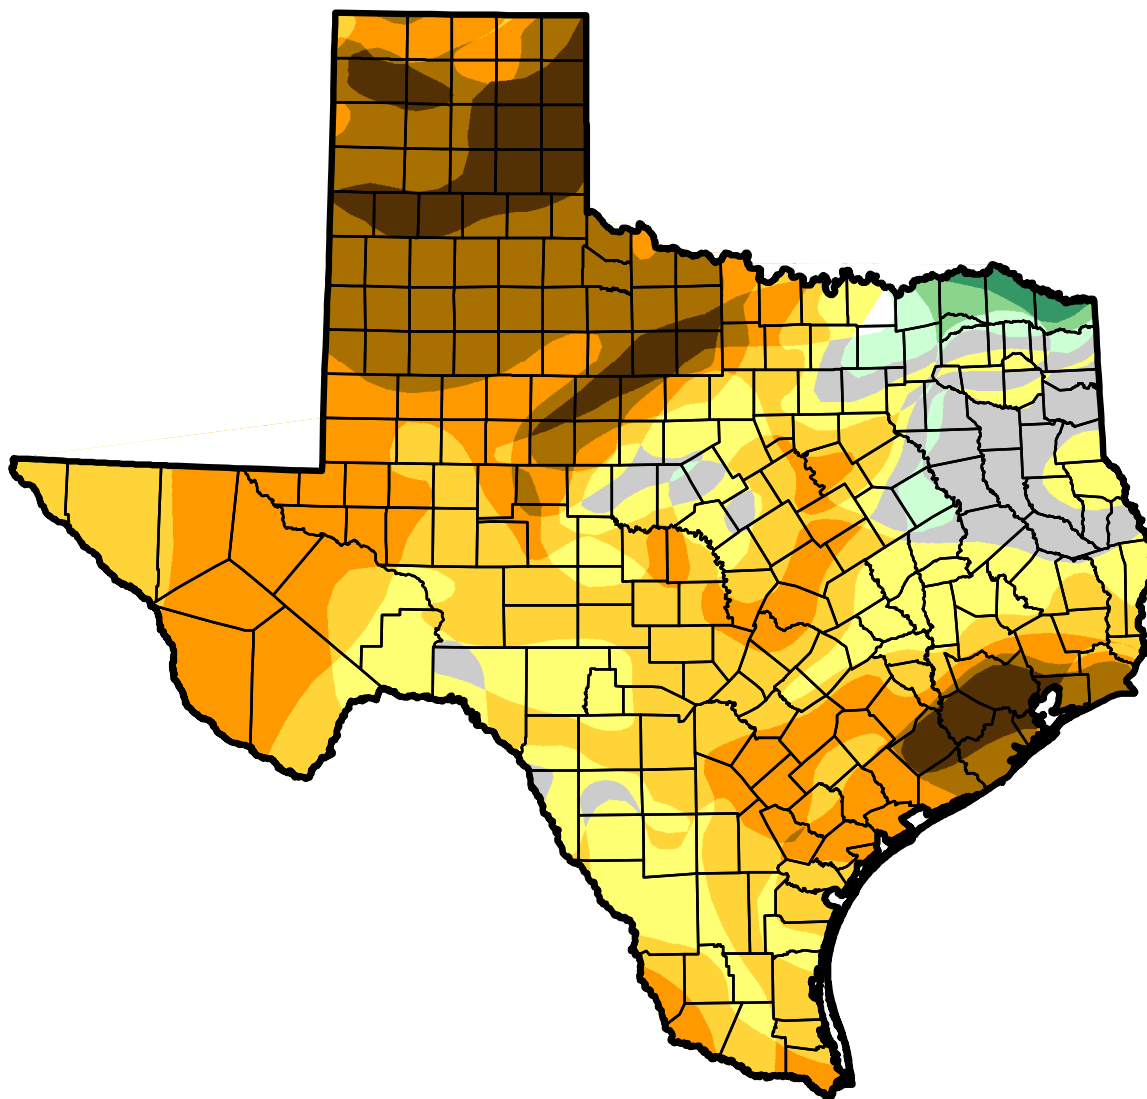

U.S. Drought Monitor Class Change - Texas

Start of Calendar Year

June 7, 2011
compared to
January 4, 2011