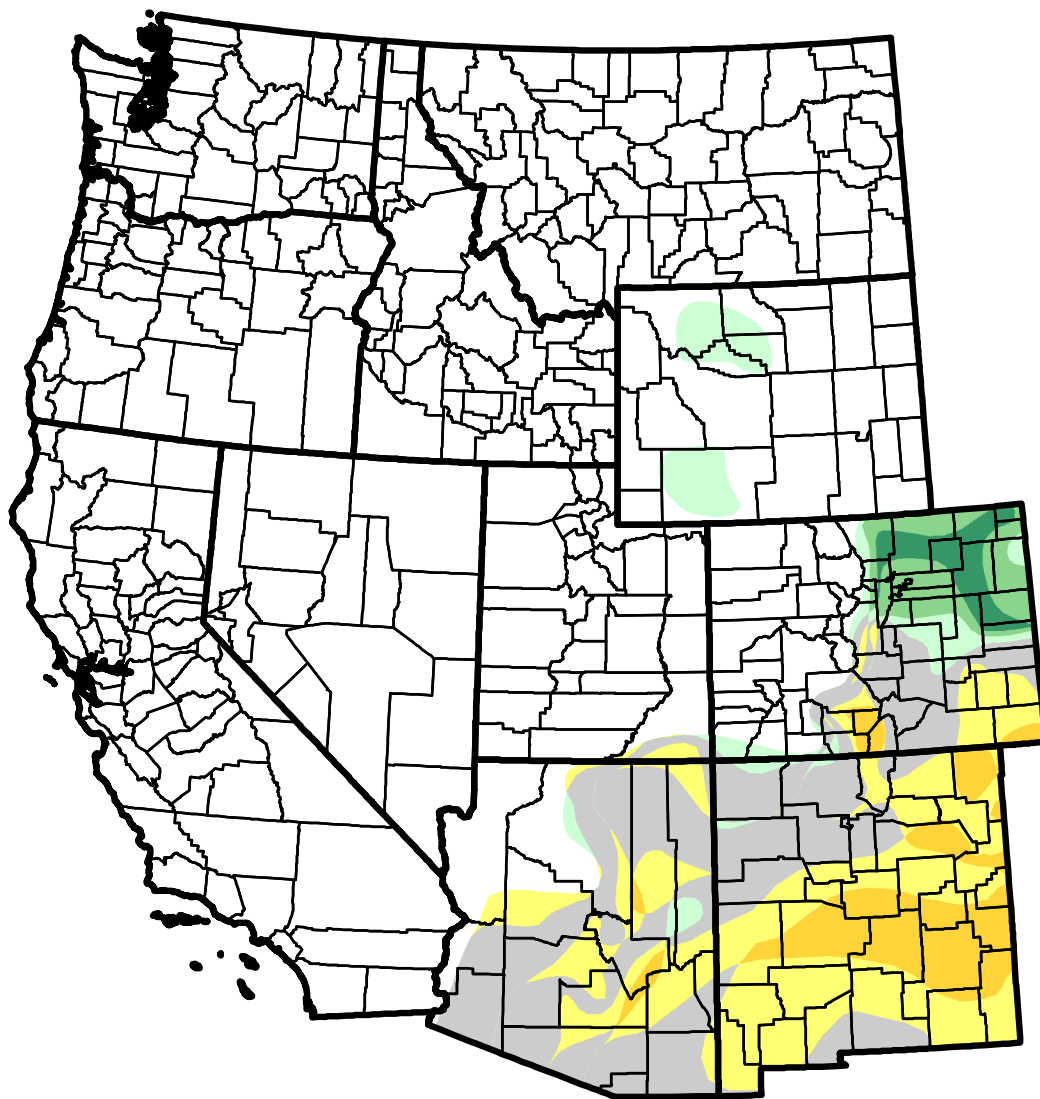

U.S. Drought Monitor Class Change - West 2 Months

June 7, 2011
compared to
April 12, 2011