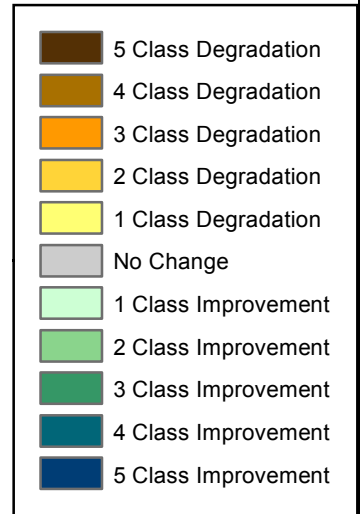

U.S. Drought Monitor Class Change - Wind River

2 Years

June 7, 2011
compared to
June 9, 2009