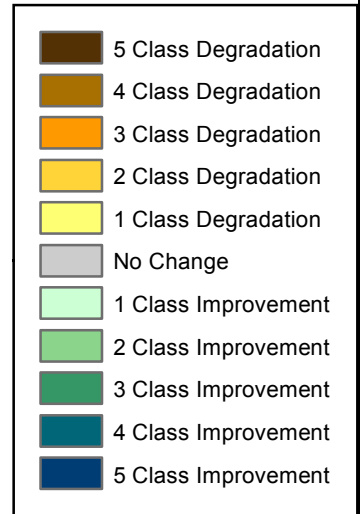

# U.S. Drought Monitor Class Change - Wind River

1 Month

June 7, 2011  
compared to  
May 10, 2011