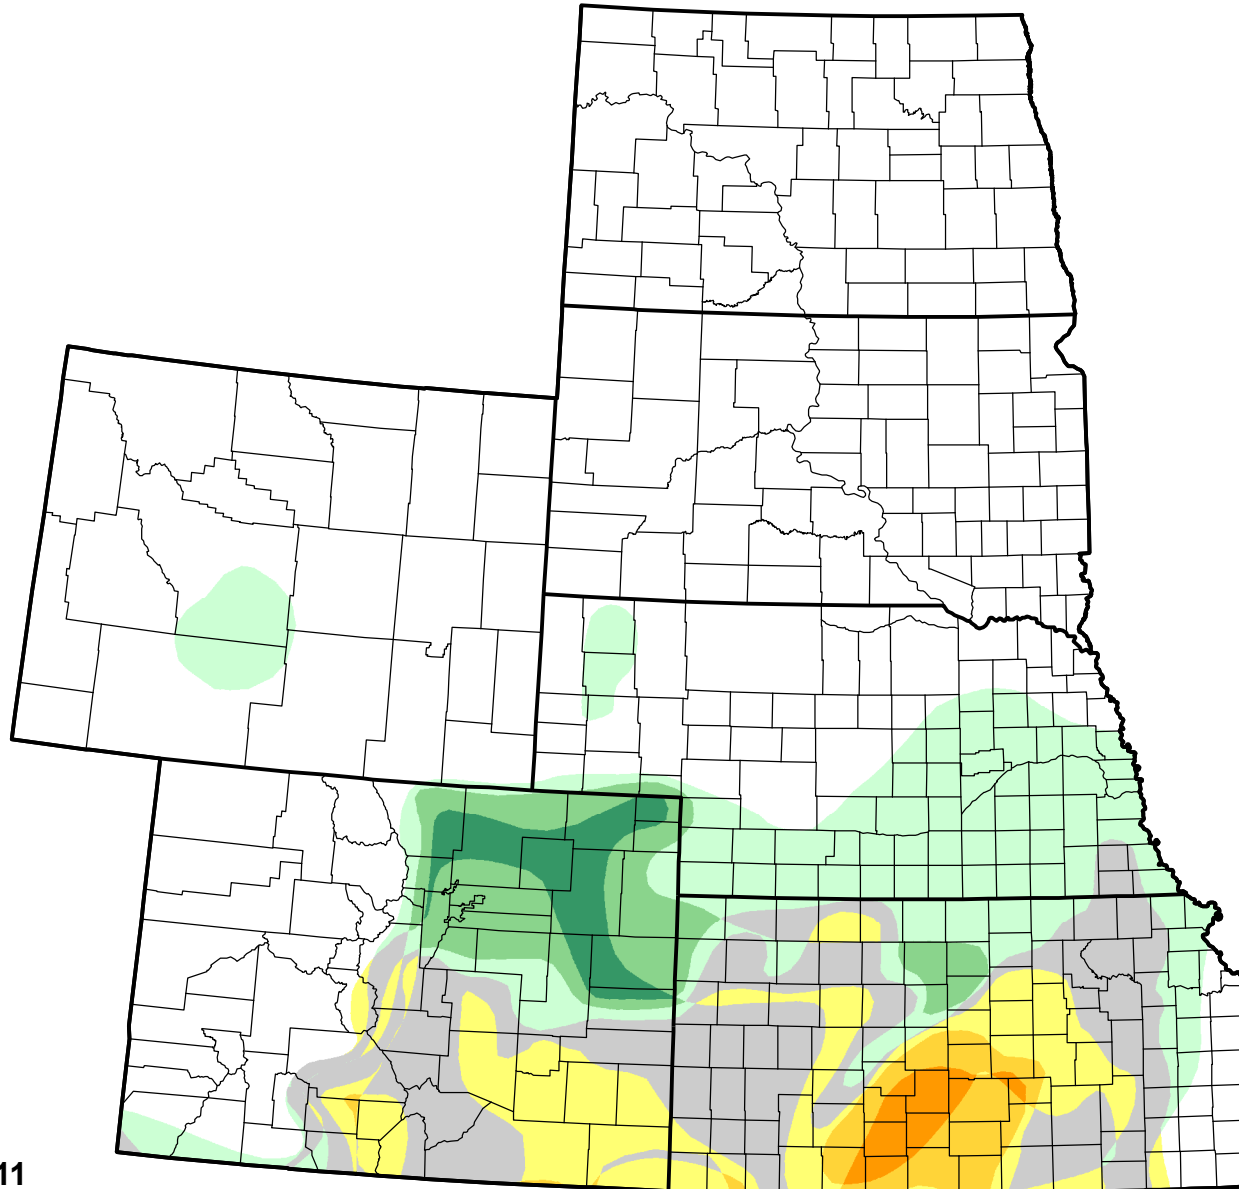

U.S. Drought Monitor Class Change - High Plains

8 Week

June 14, 2011
compared to
April 21, 2011

droughtmonitor.unl.edu

- 5 Class Degradation
- 4 Class Degradation
- 3 Class Degradation
- 2 Class Degradation
- 1 Class Degradation
- No Change
- 1 Class Improvement
- 2 Class Improvement
- 3 Class Improvement
- 4 Class Improvement
- 5 Class Improvement