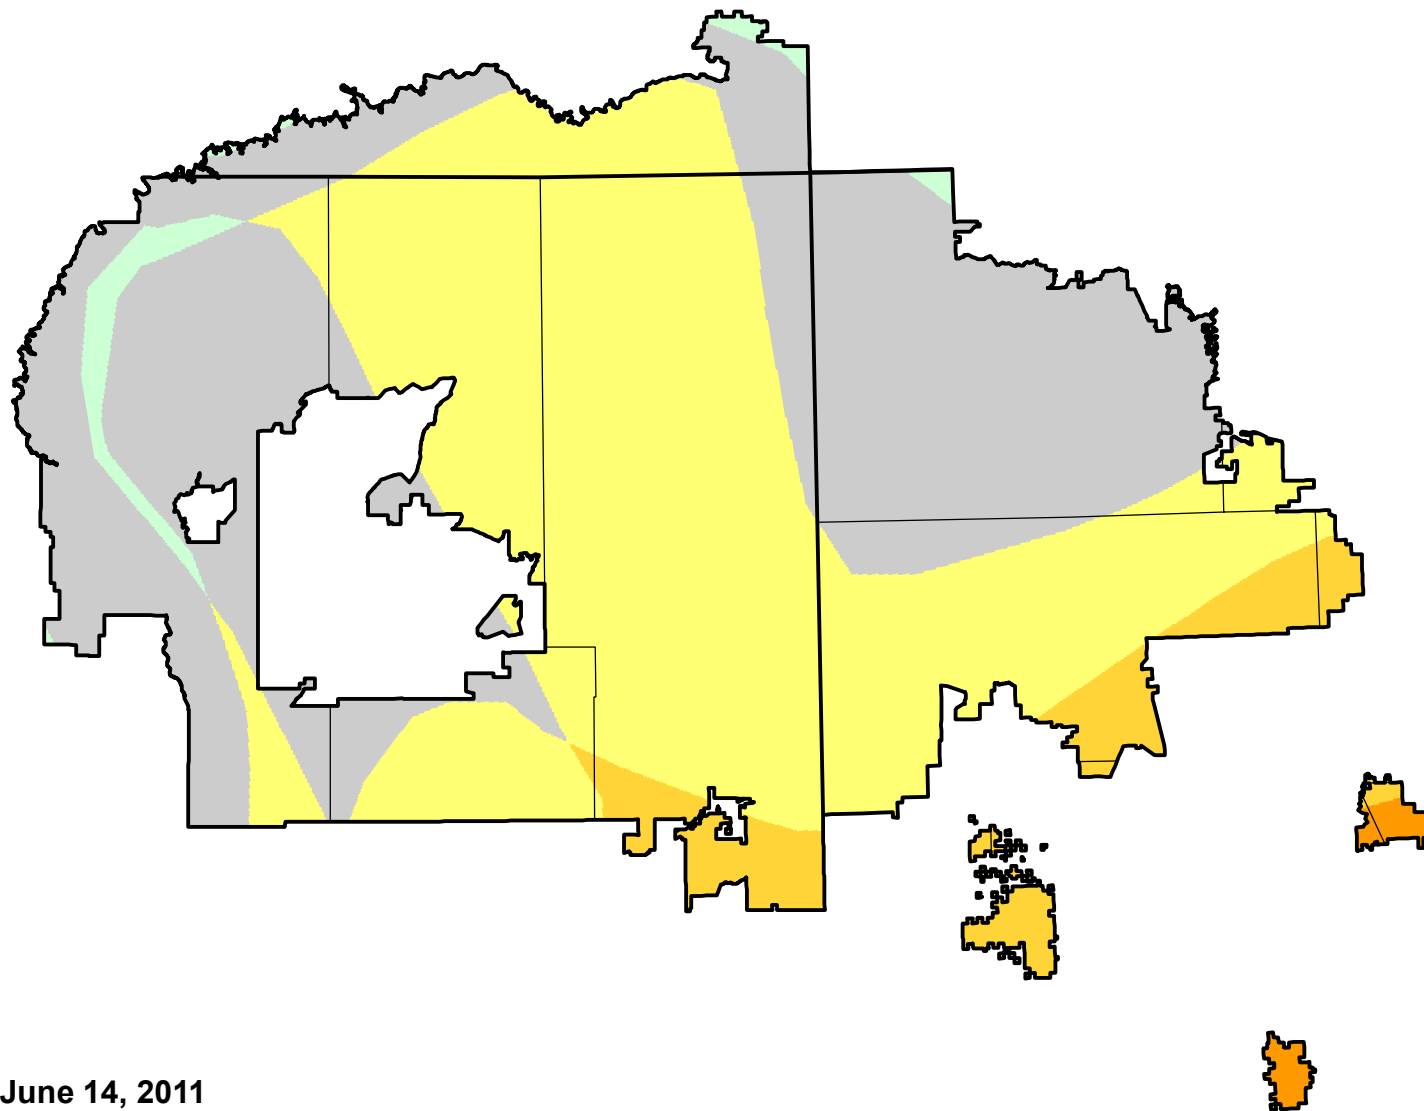

U.S. Drought Monitor Class Change - Navajo

26 Week

June 14, 2011
compared to
December 16, 2010

droughtmonitor.unl.edu

- | | |
|---|---------------------|
|  | 5 Class Degradation |
|  | 4 Class Degradation |
|  | 3 Class Degradation |
|  | 2 Class Degradation |
|  | 1 Class Degradation |
|  | No Change |
|  | 1 Class Improvement |
|  | 2 Class Improvement |
|  | 3 Class Improvement |
|  | 4 Class Improvement |
|  | 5 Class Improvement |