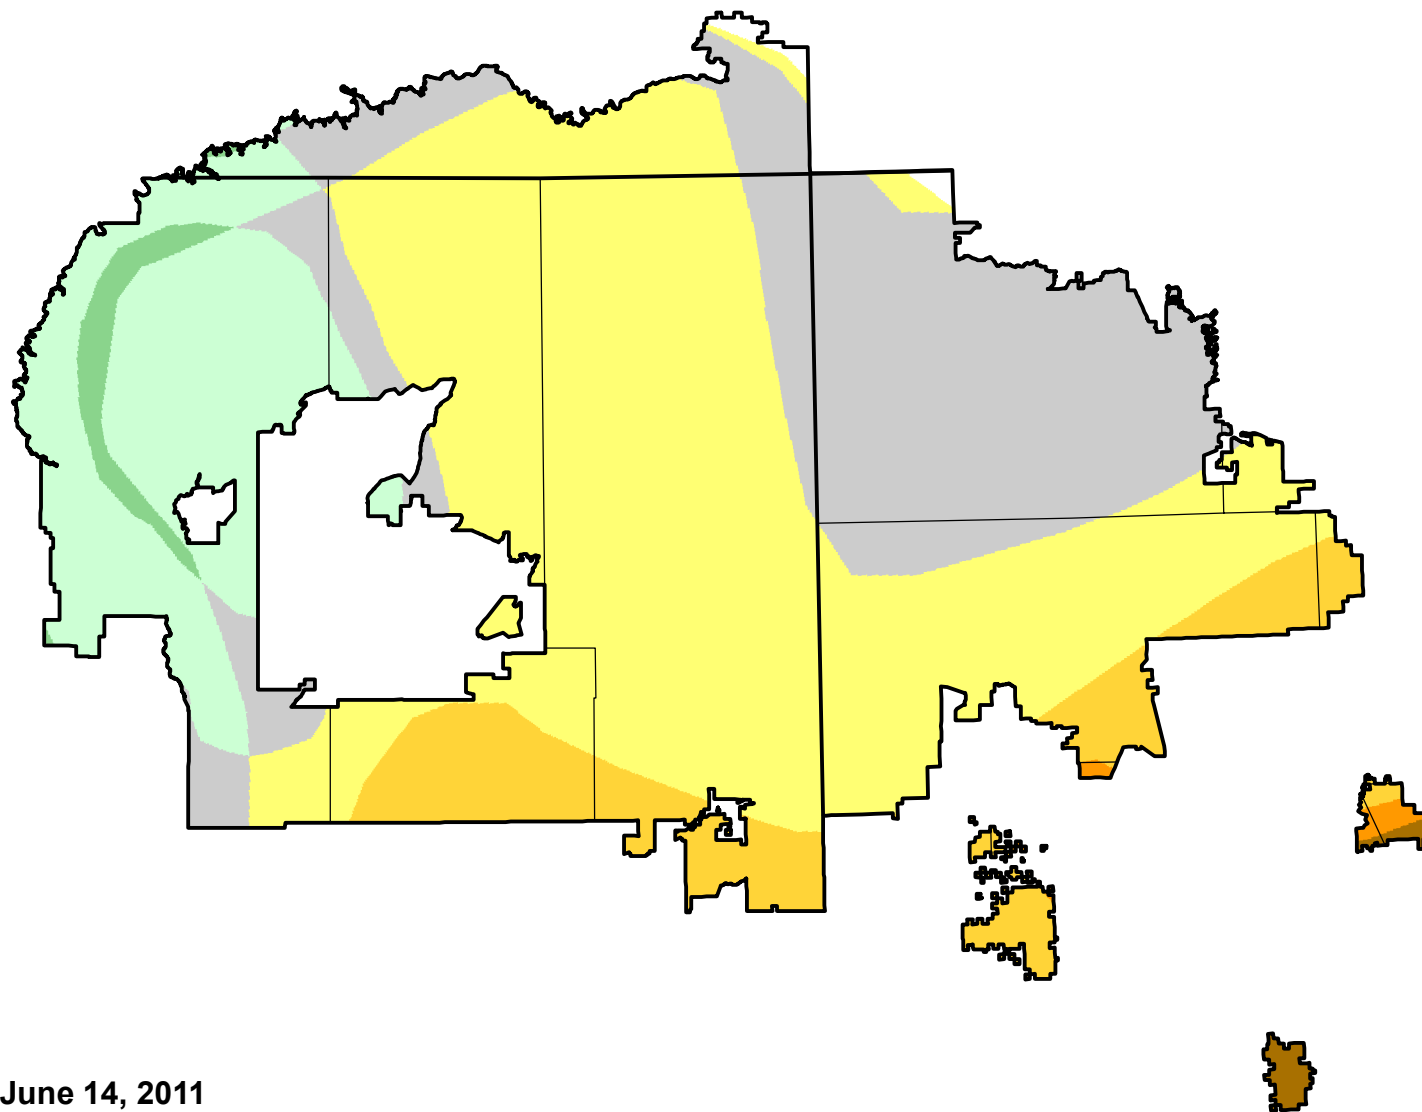

# U.S. Drought Monitor Class Change - Navajo

Start of Water Year

June 14, 2011  
compared to  
September 30, 2010

[droughtmonitor.unl.edu](http://droughtmonitor.unl.edu)

-  5 Class Degradation
-  4 Class Degradation
-  3 Class Degradation
-  2 Class Degradation
-  1 Class Degradation
-  No Change
-  1 Class Improvement
-  2 Class Improvement
-  3 Class Improvement
-  4 Class Improvement
-  5 Class Improvement